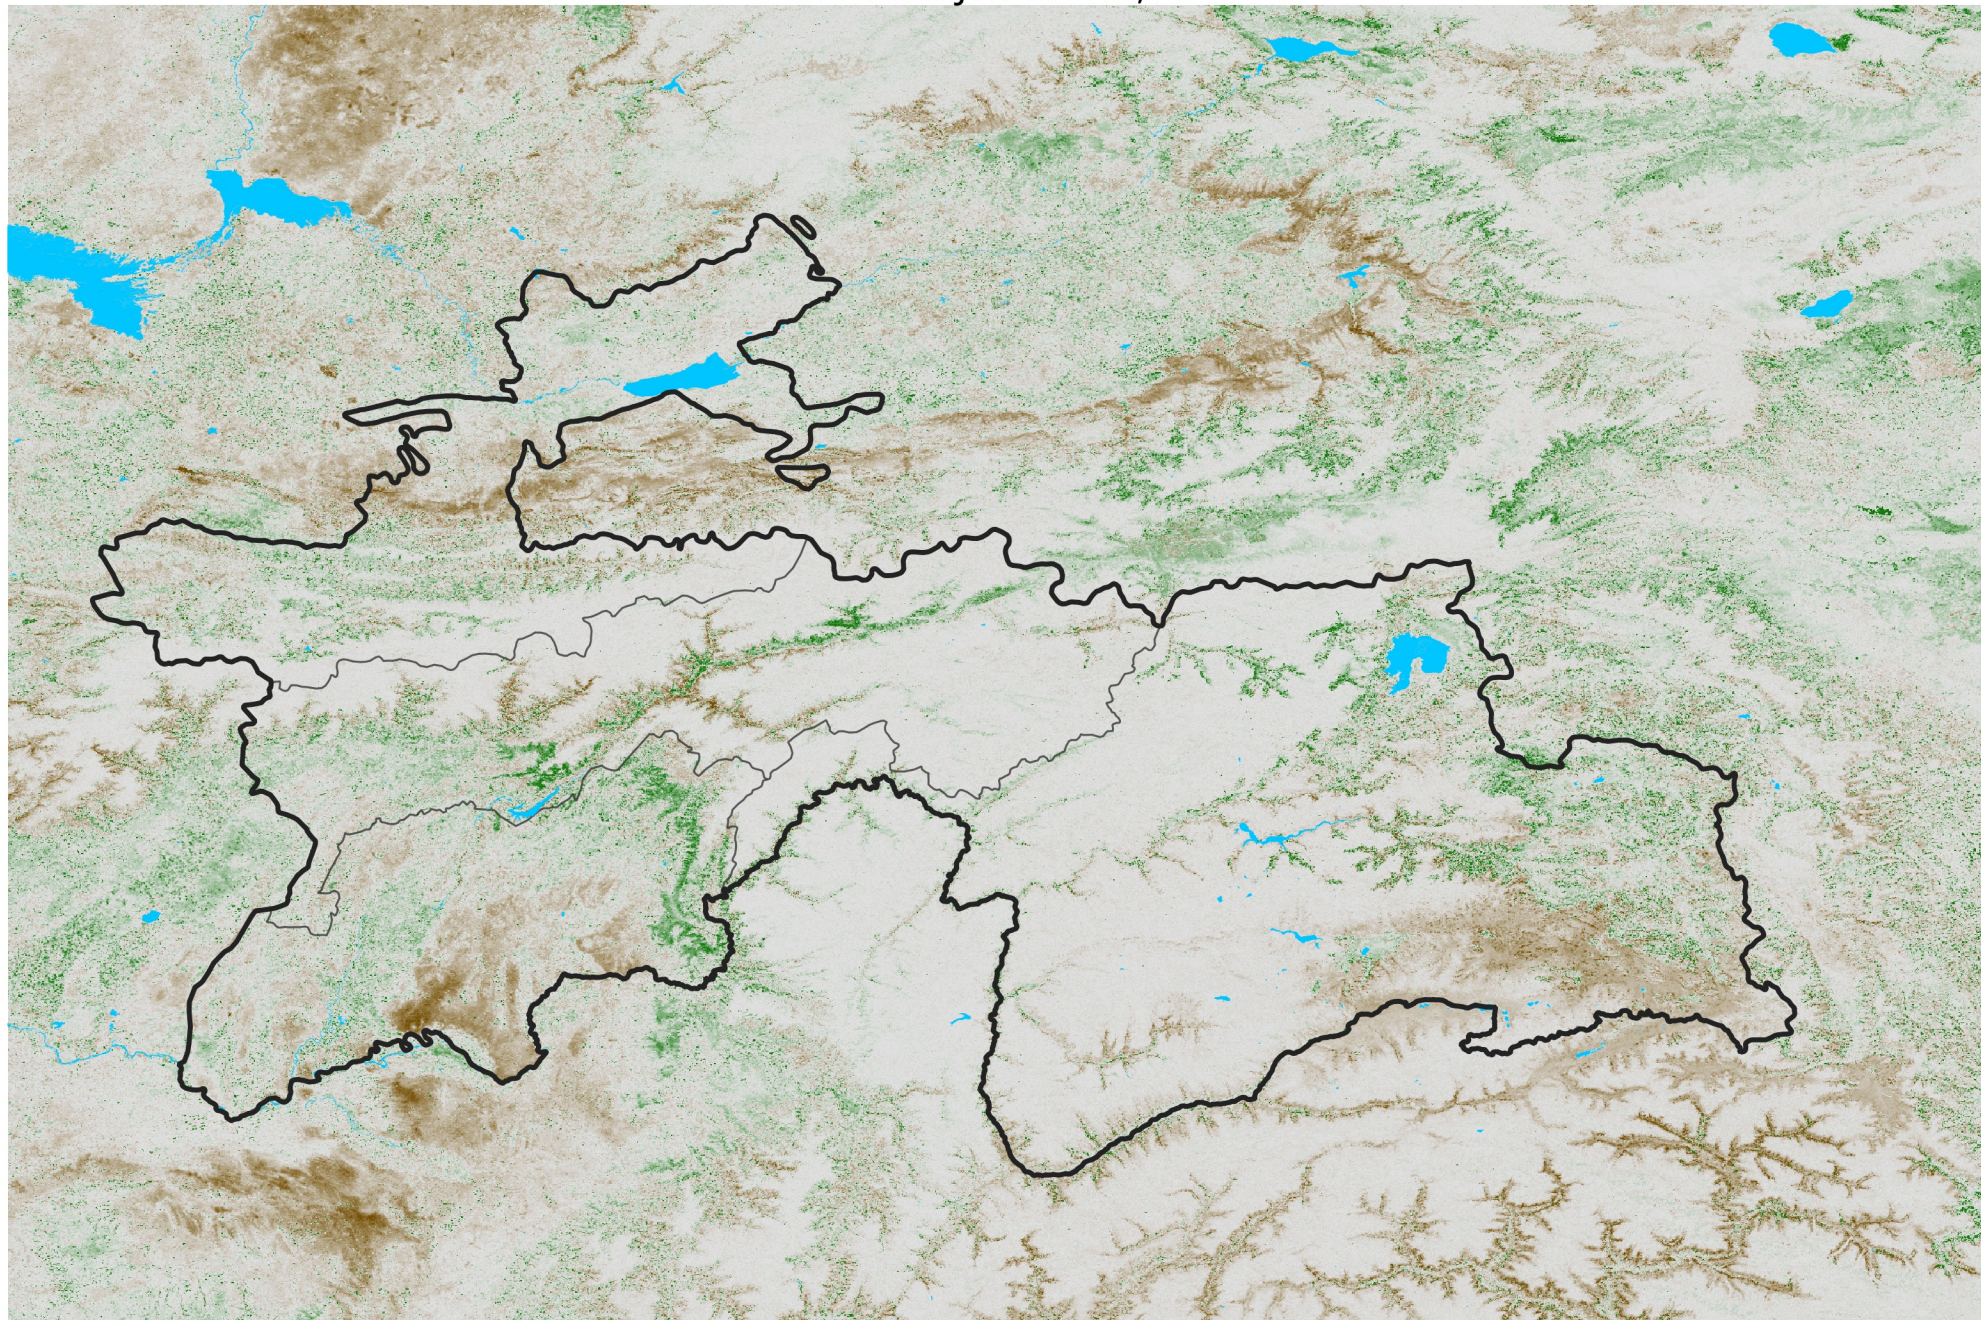

Tajikistan NDVI Anomaly

2020 minus Mean (2012 - 2021)

Period 03 / Jan 06 - 15, 2020

NDVI Anomaly

< -0.3 -0.2 -0.1 -0.05 0.05 0.1 0.2 > 0.3

Negative

No Difference

Positive