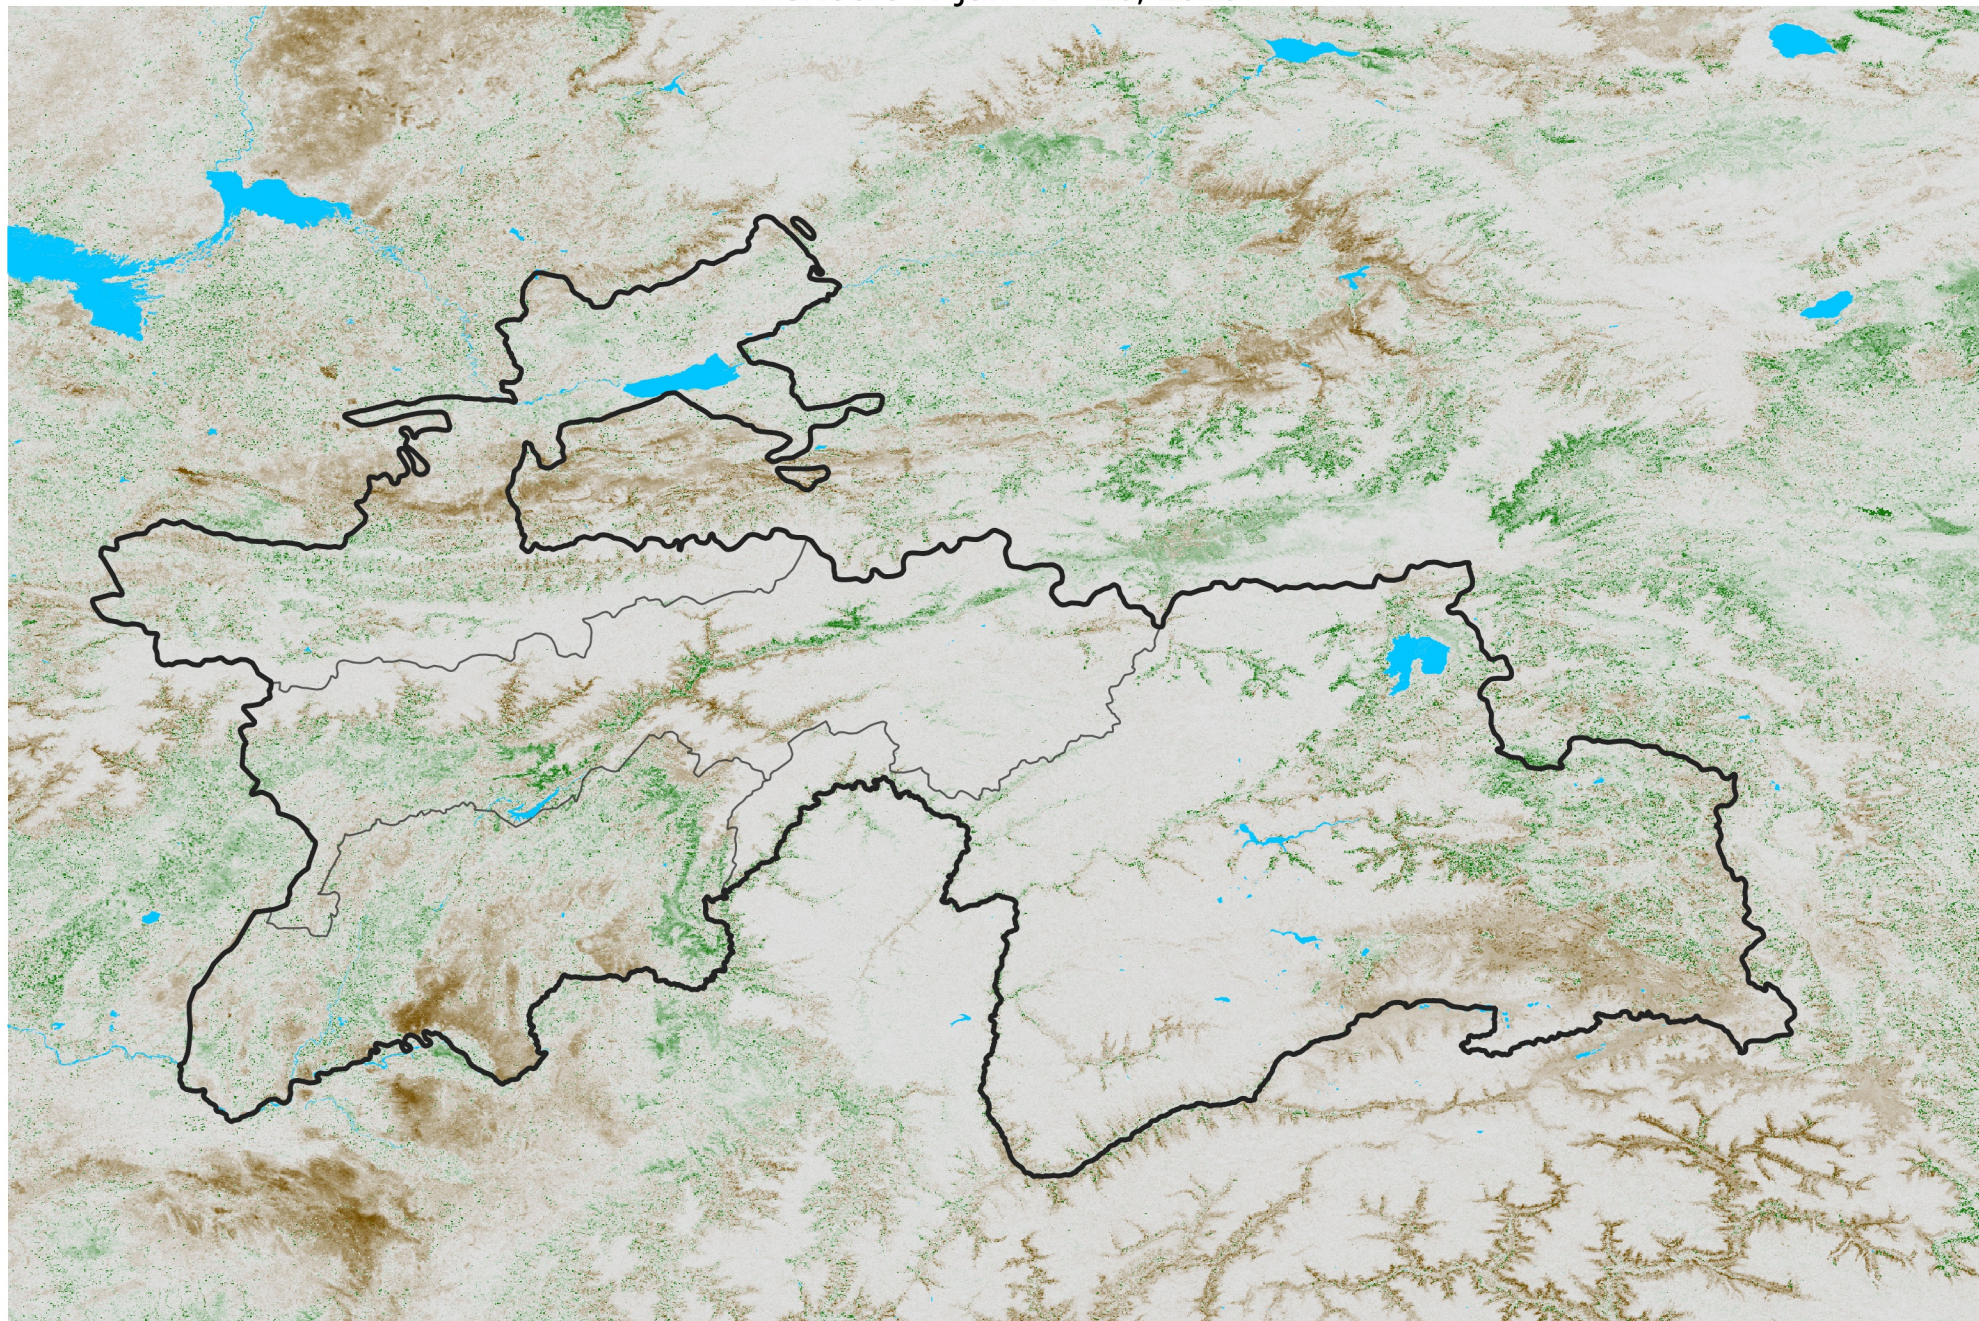

Tajikistan NDVI Anomaly

2020 minus Mean (2012 - 2021)

Period 04 / Jan 11 - 20, 2020

NDVI Anomaly

< -0.3 -0.2 -0.1 -0.05 0.05 0.1 0.2 >0.3

Negative

No Difference

Positive