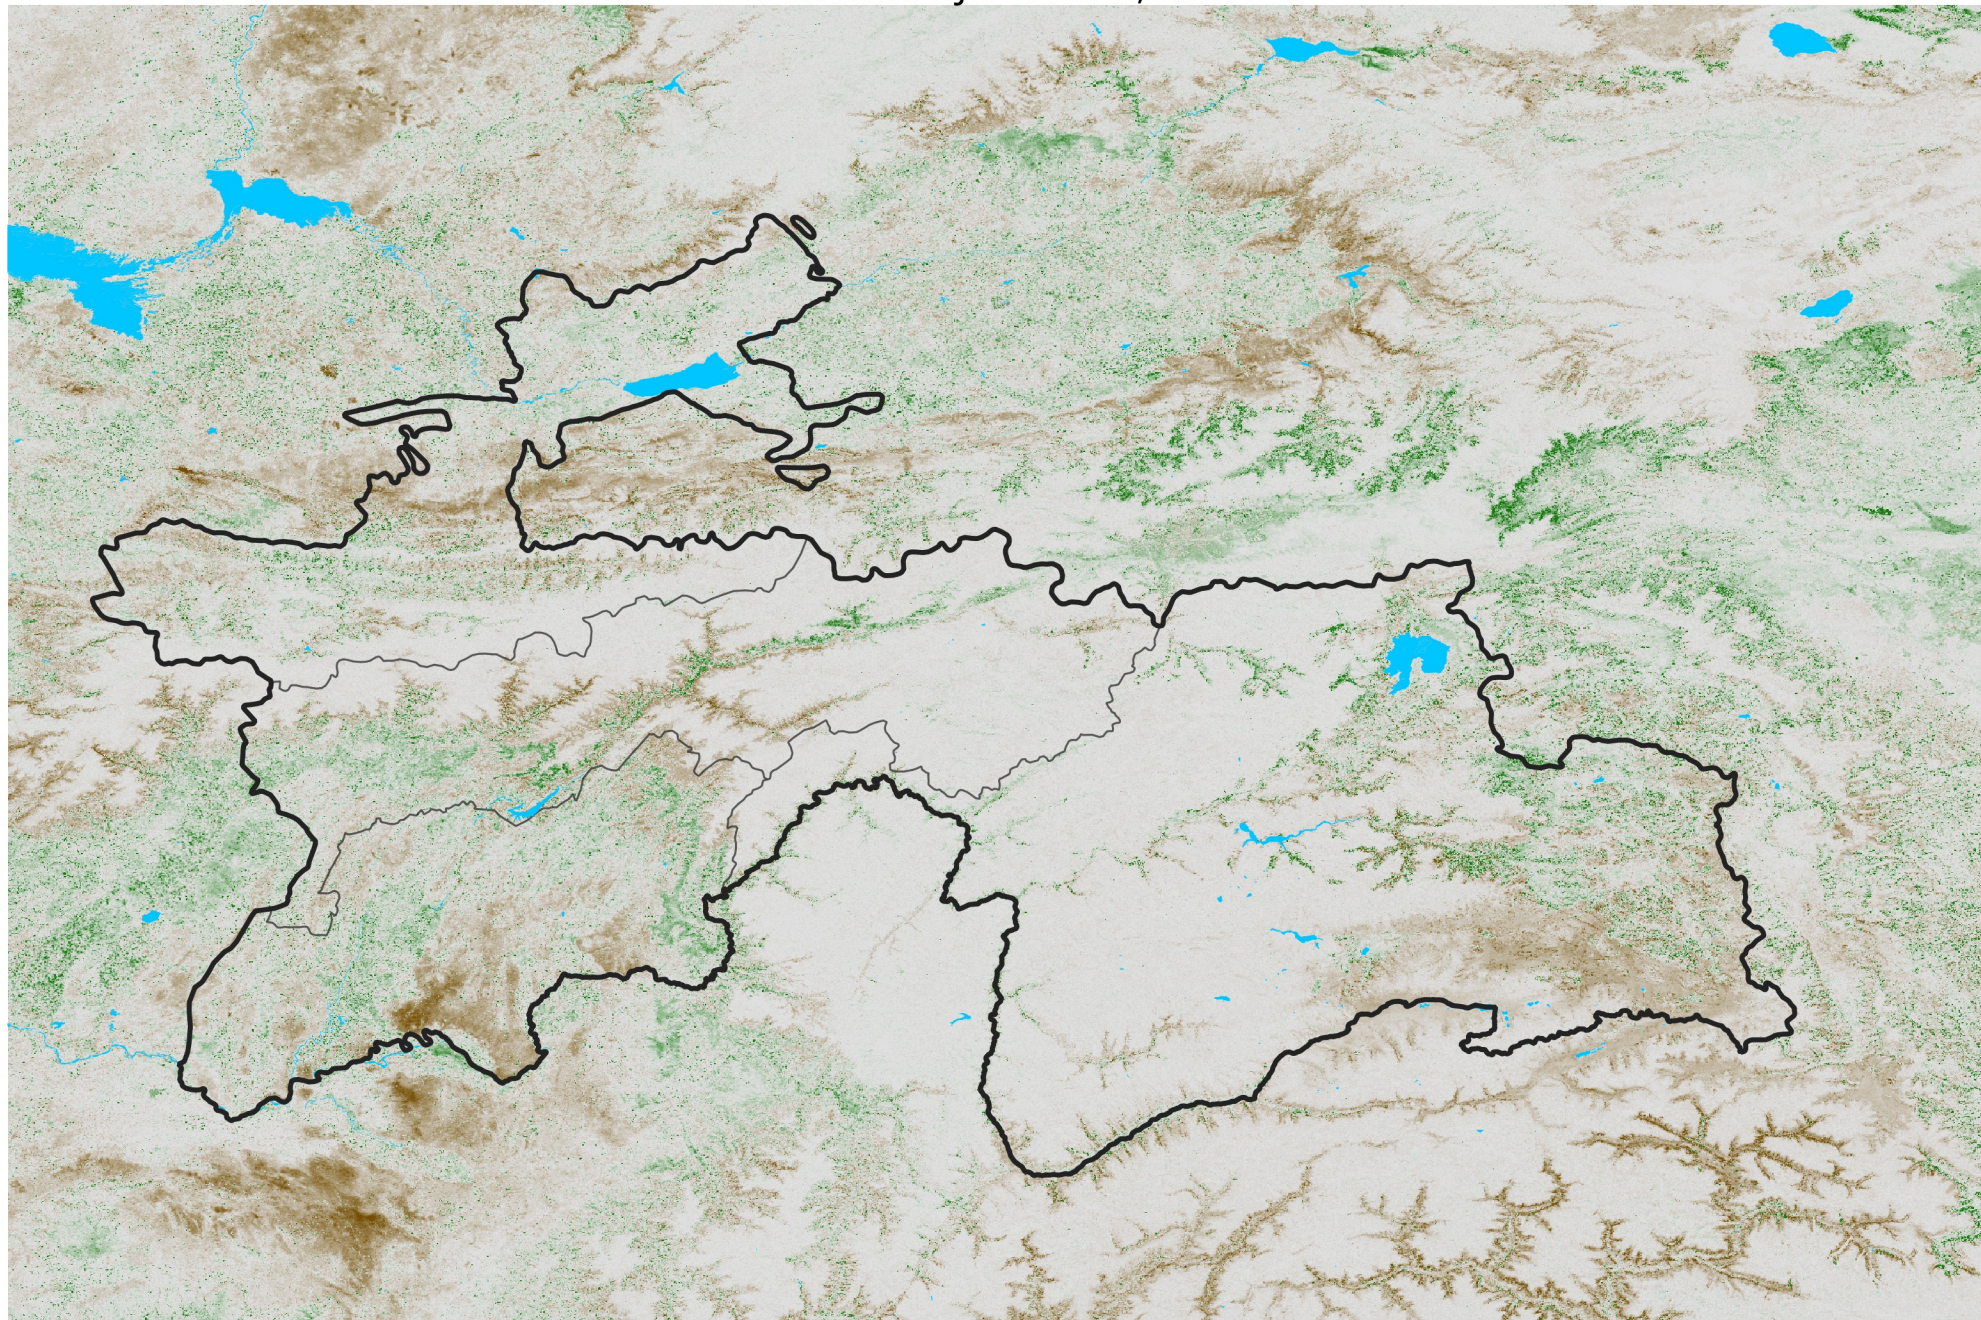

# Tajikistan NDVI Anomaly

2020 minus Mean (2012 - 2021)

Period 05 / Jan 16 - 25, 2020

## NDVI Anomaly

< -0.3   -0.2   -0.1   -0.05   0.05   0.1   0.2   >0.3

Negative

No Difference

Positive