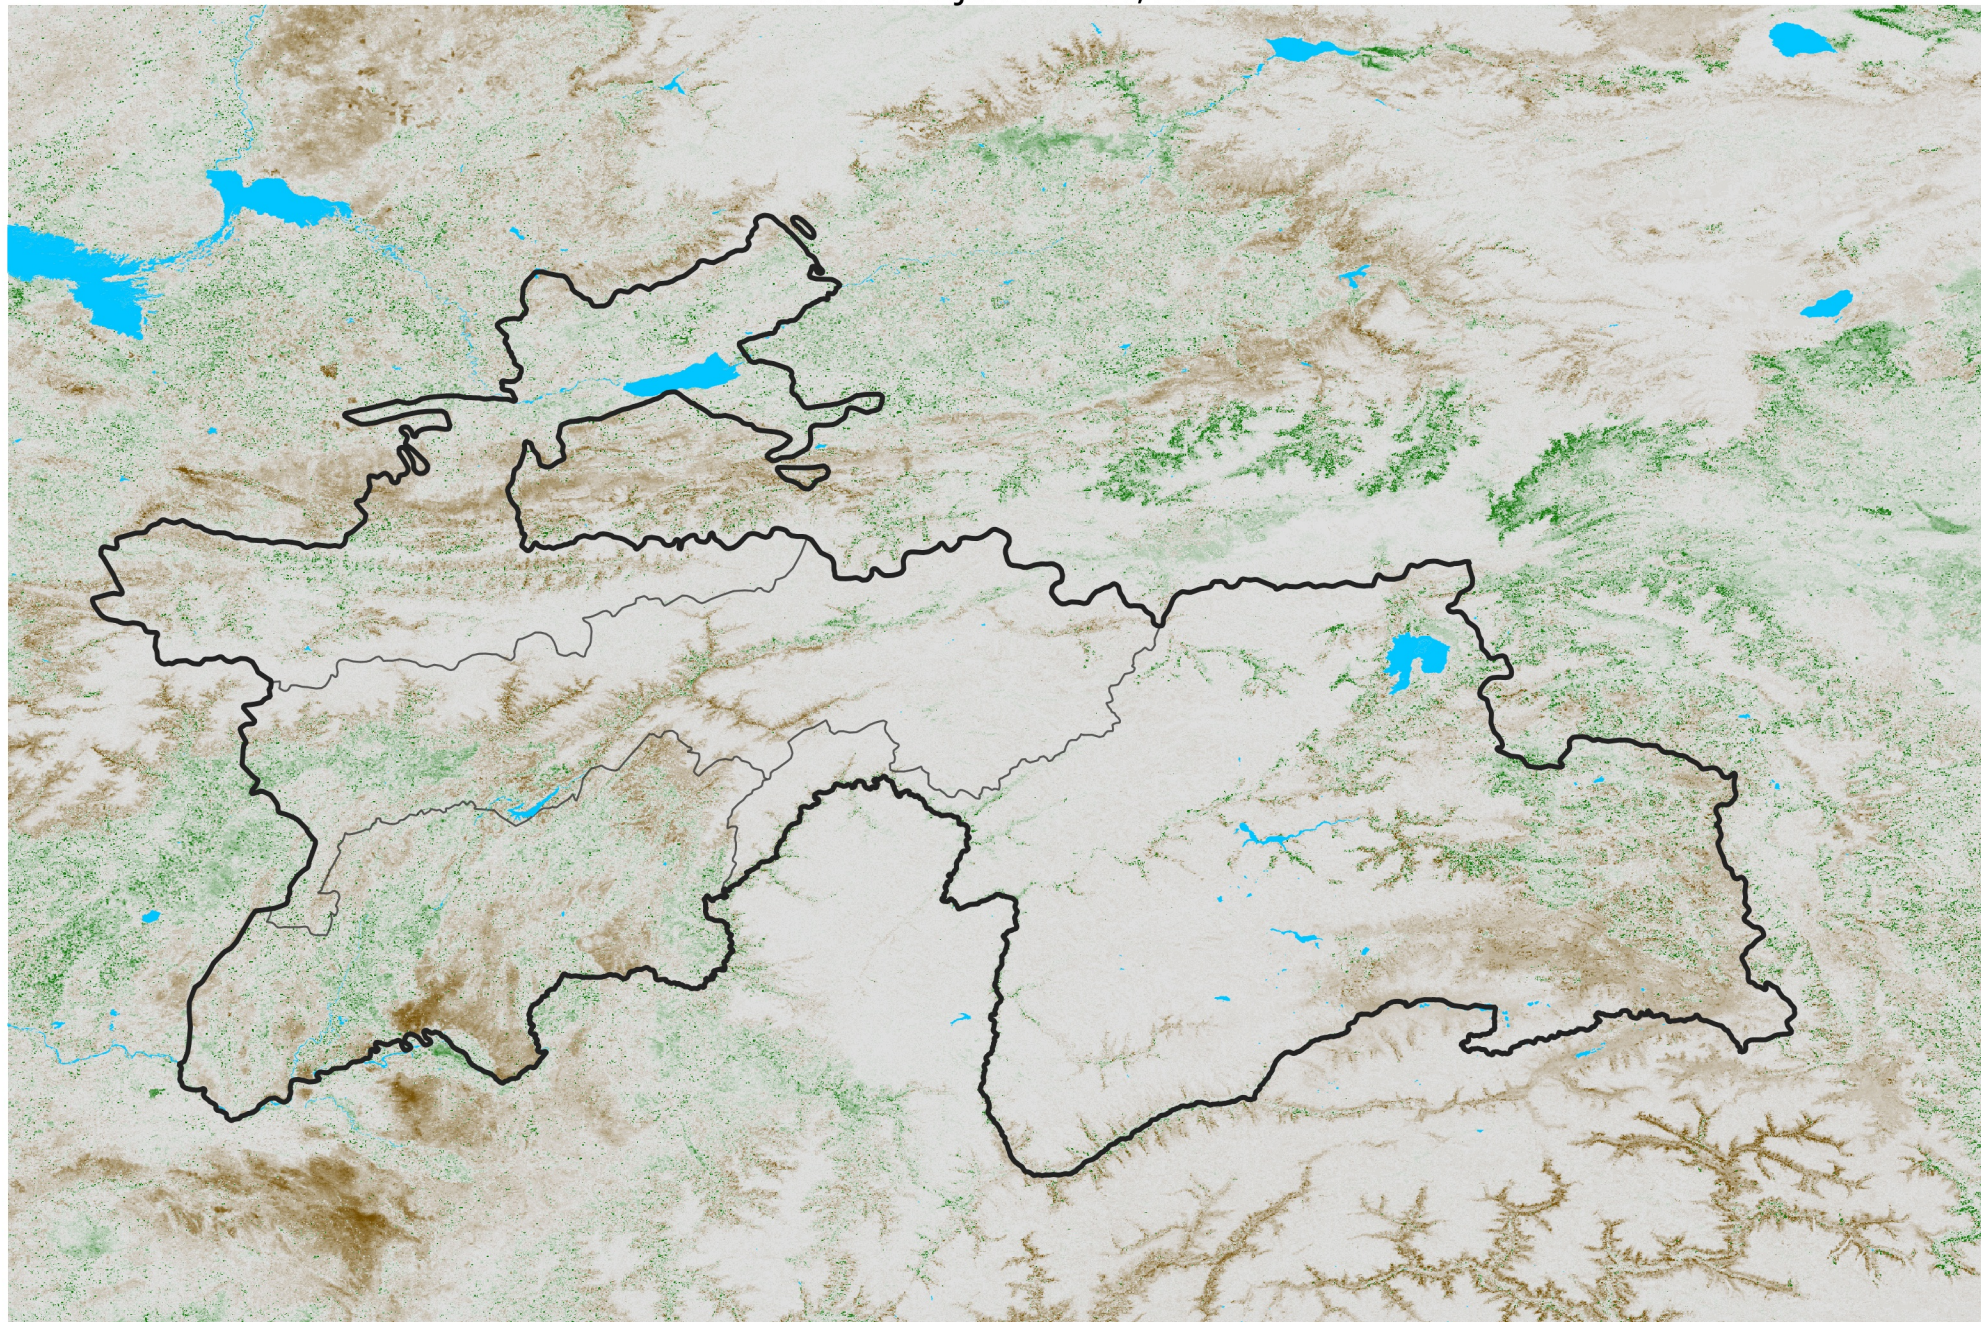

Tajikistan NDVI Anomaly

2020 minus Mean (2012 - 2021)

Period 06 / Jan 21 - 31, 2020

NDVI Anomaly

< -0.3 -0.2 -0.1 -0.05 0.05 0.1 0.2 >0.3

Negative

No Difference

Positive