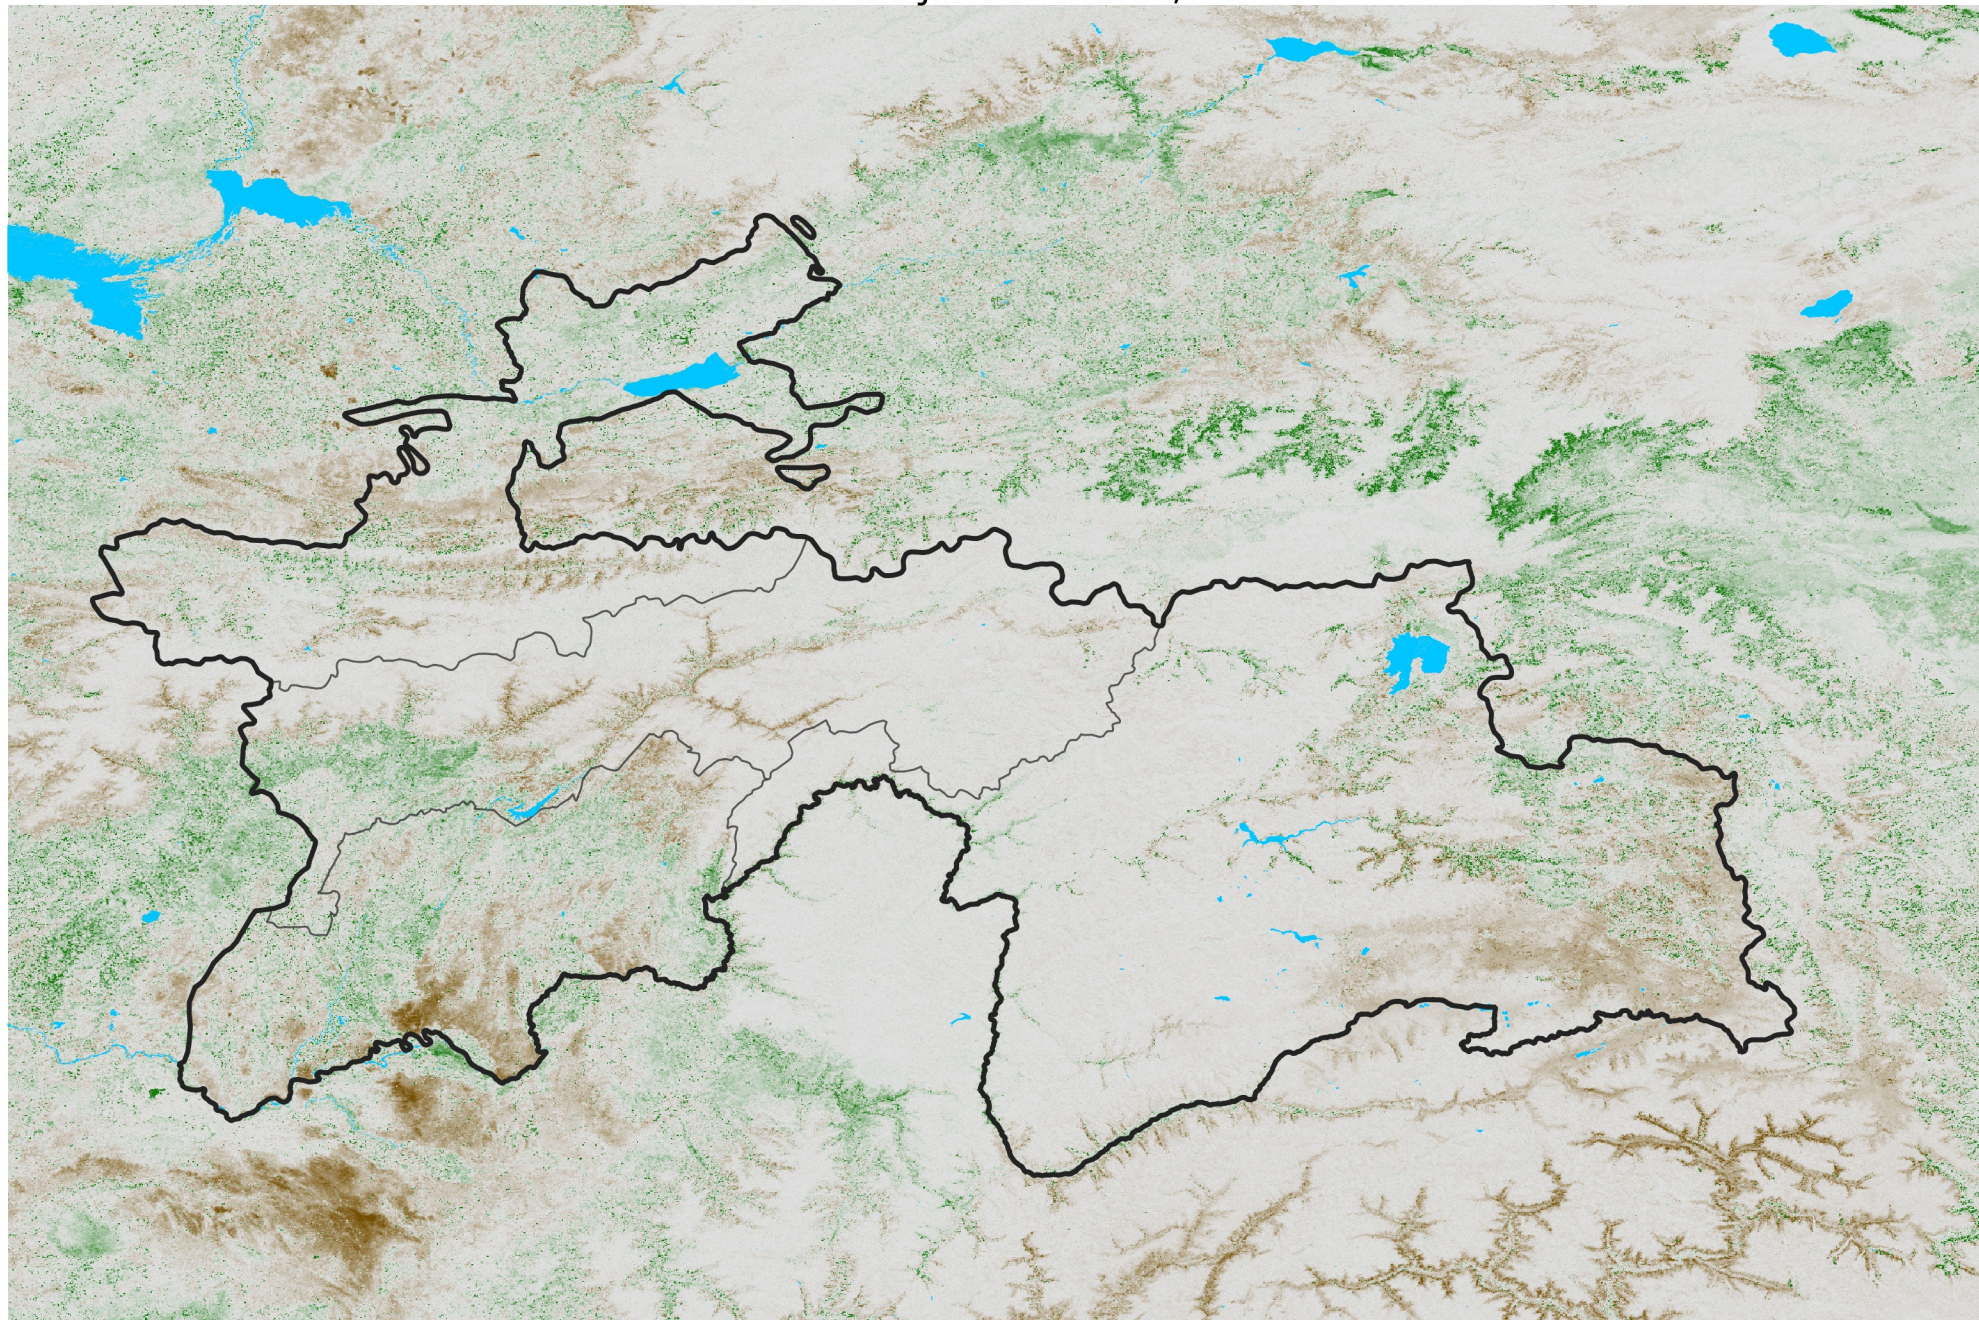

Tajikistan NDVI Anomaly

2020 minus Mean (2012 - 2021)

Period 07 / Jan 26 - Feb 05, 2020

NDVI Anomaly

< -0.3 -0.2 -0.1 -0.05 0.05 0.1 0.2 > 0.3

Negative

No Difference

Positive