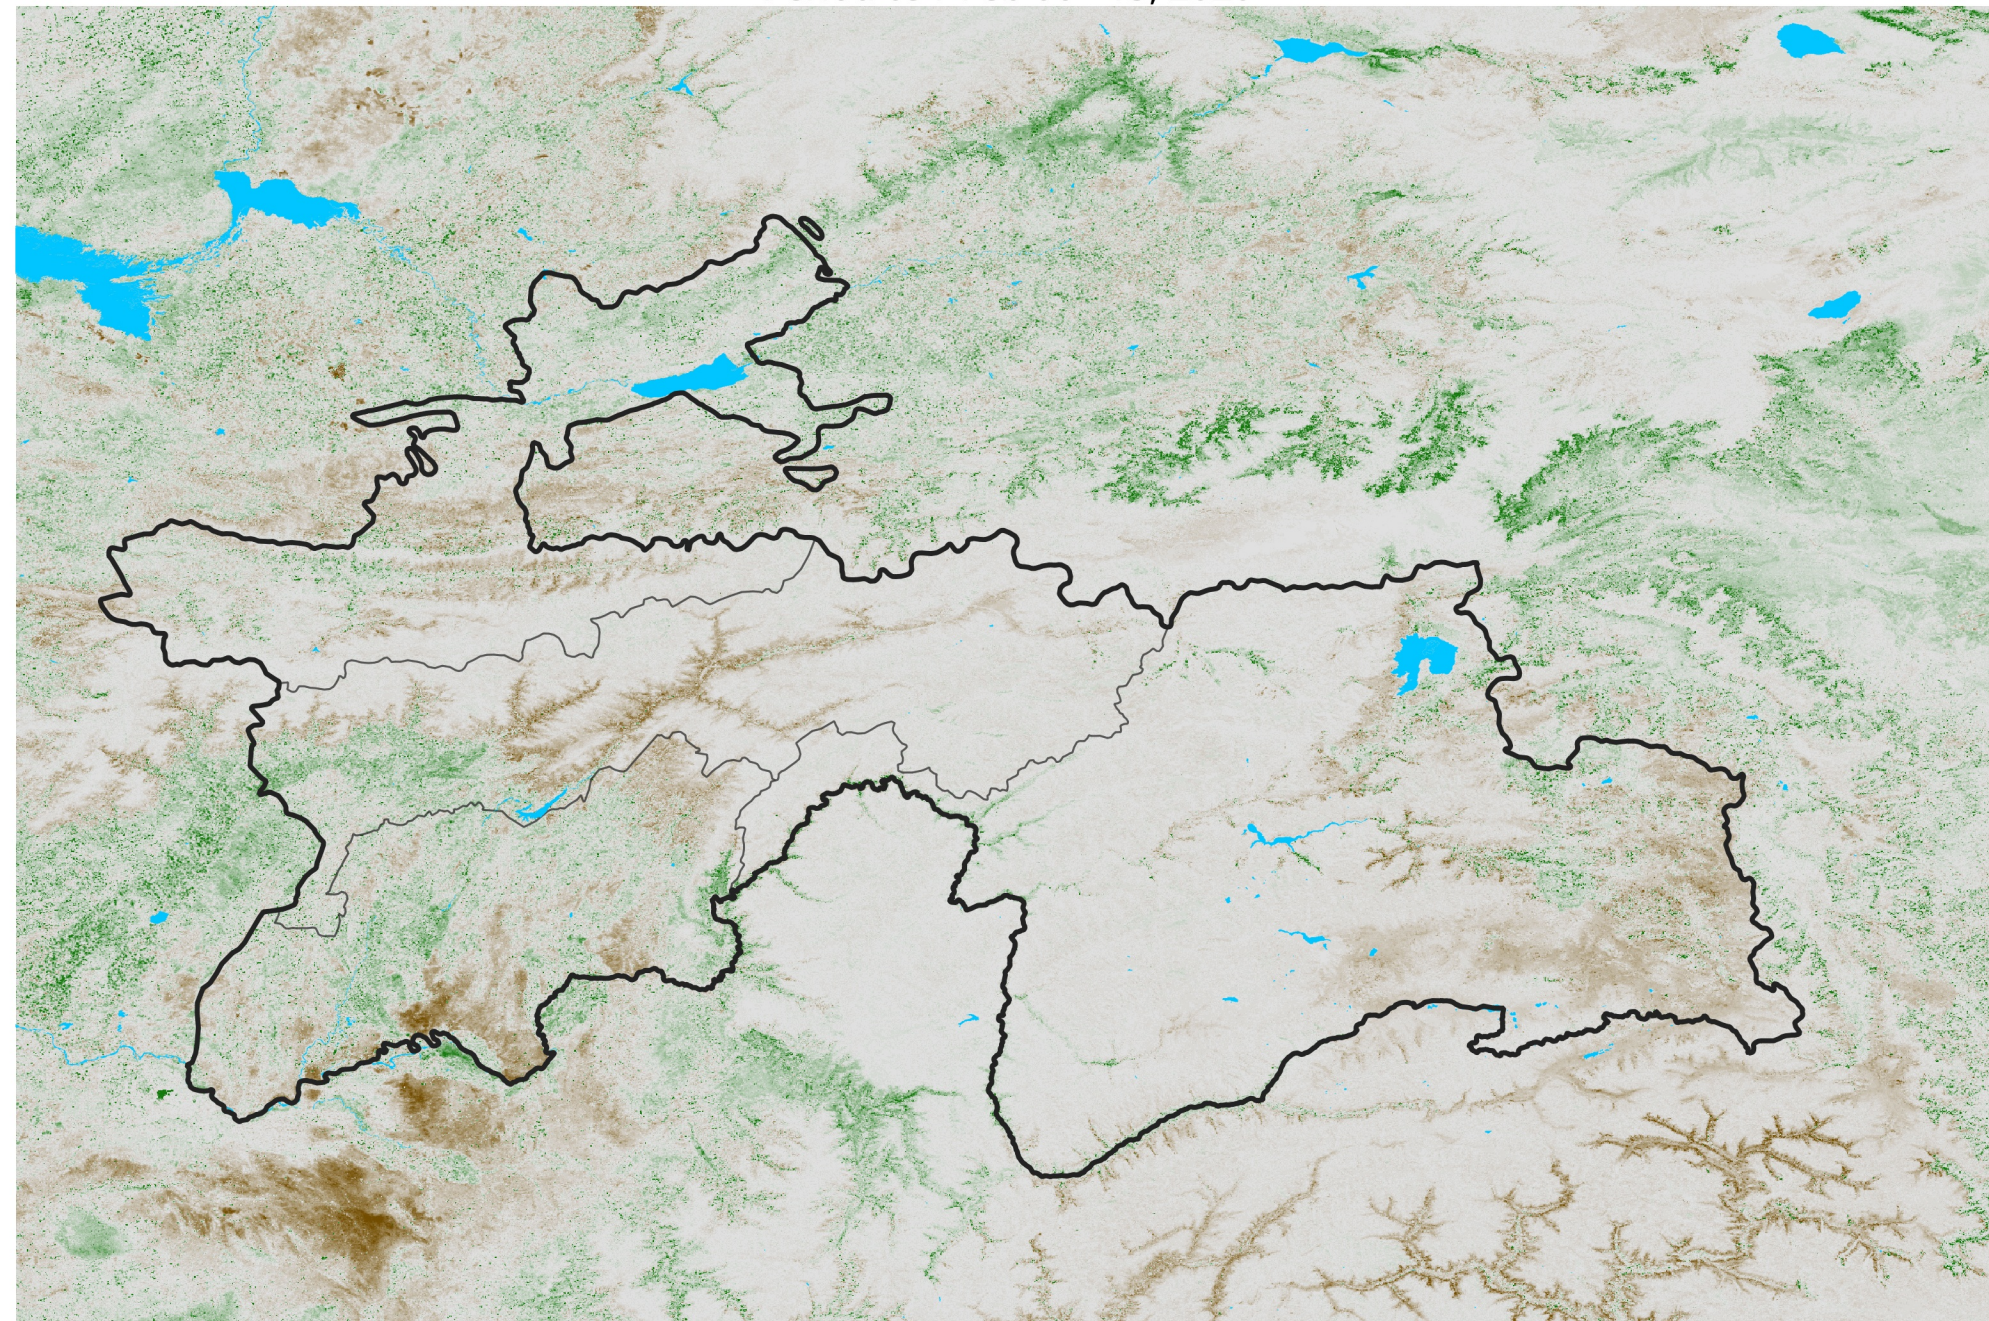

Tajikistan NDVI Anomaly

2020 minus Mean (2012 - 2021)

Period 09 / Feb 06 - 15, 2020

NDVI Anomaly

< -0.3 -0.2 -0.1 -0.05 0.05 0.1 0.2 > 0.3

Negative

No Difference

Positive