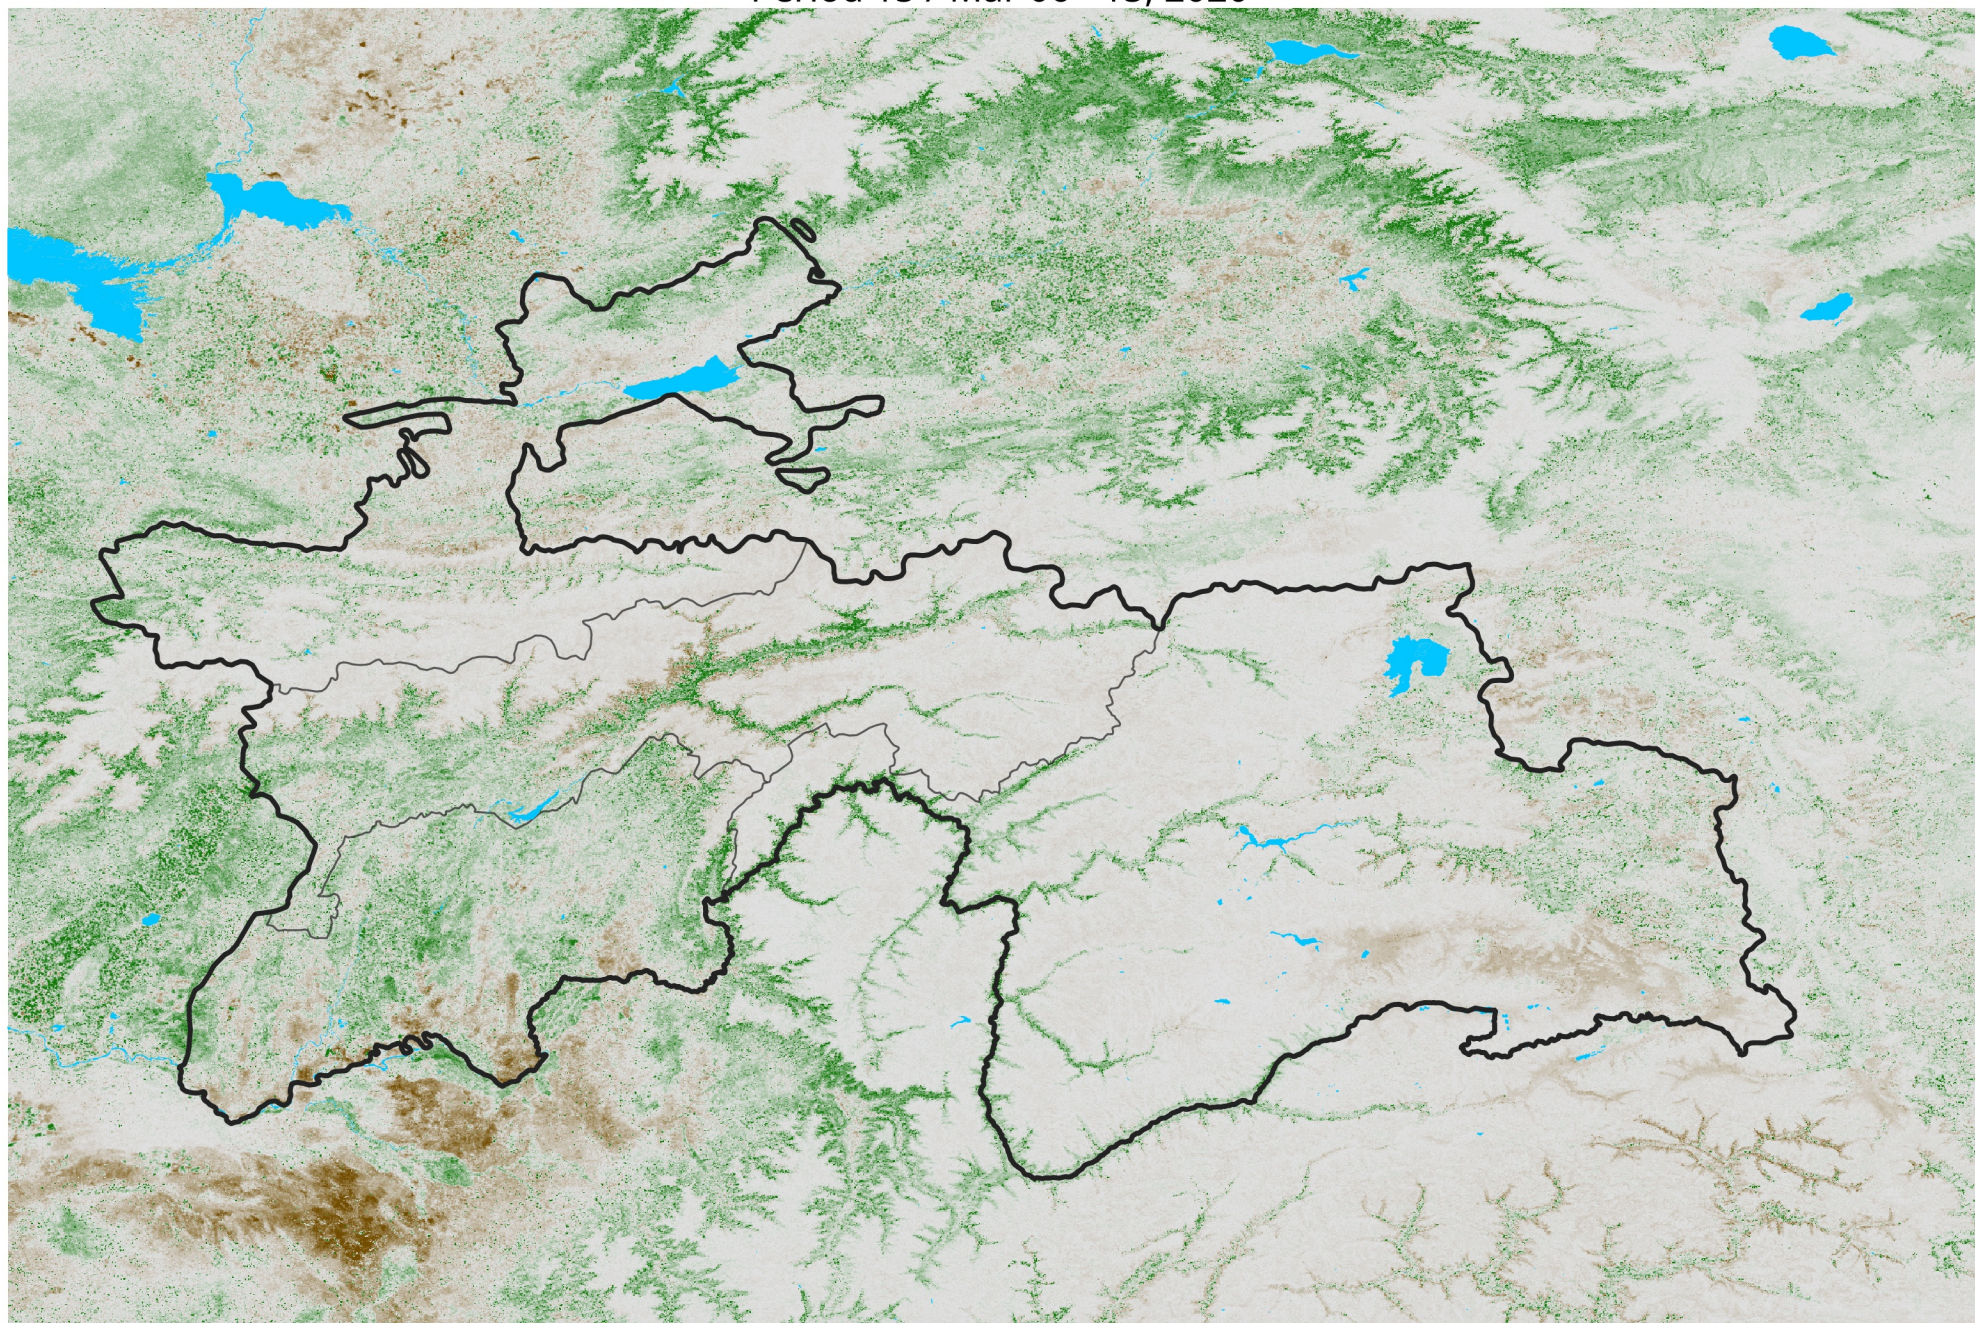

# Tajikistan NDVI Anomaly

2020 minus Mean (2012 - 2021)

Period 15 / Mar 06 - 15, 2020

## NDVI Anomaly

< -0.3   -0.2   -0.1   -0.05   0.05   0.1   0.2   >0.3

Negative

No Difference

Positive