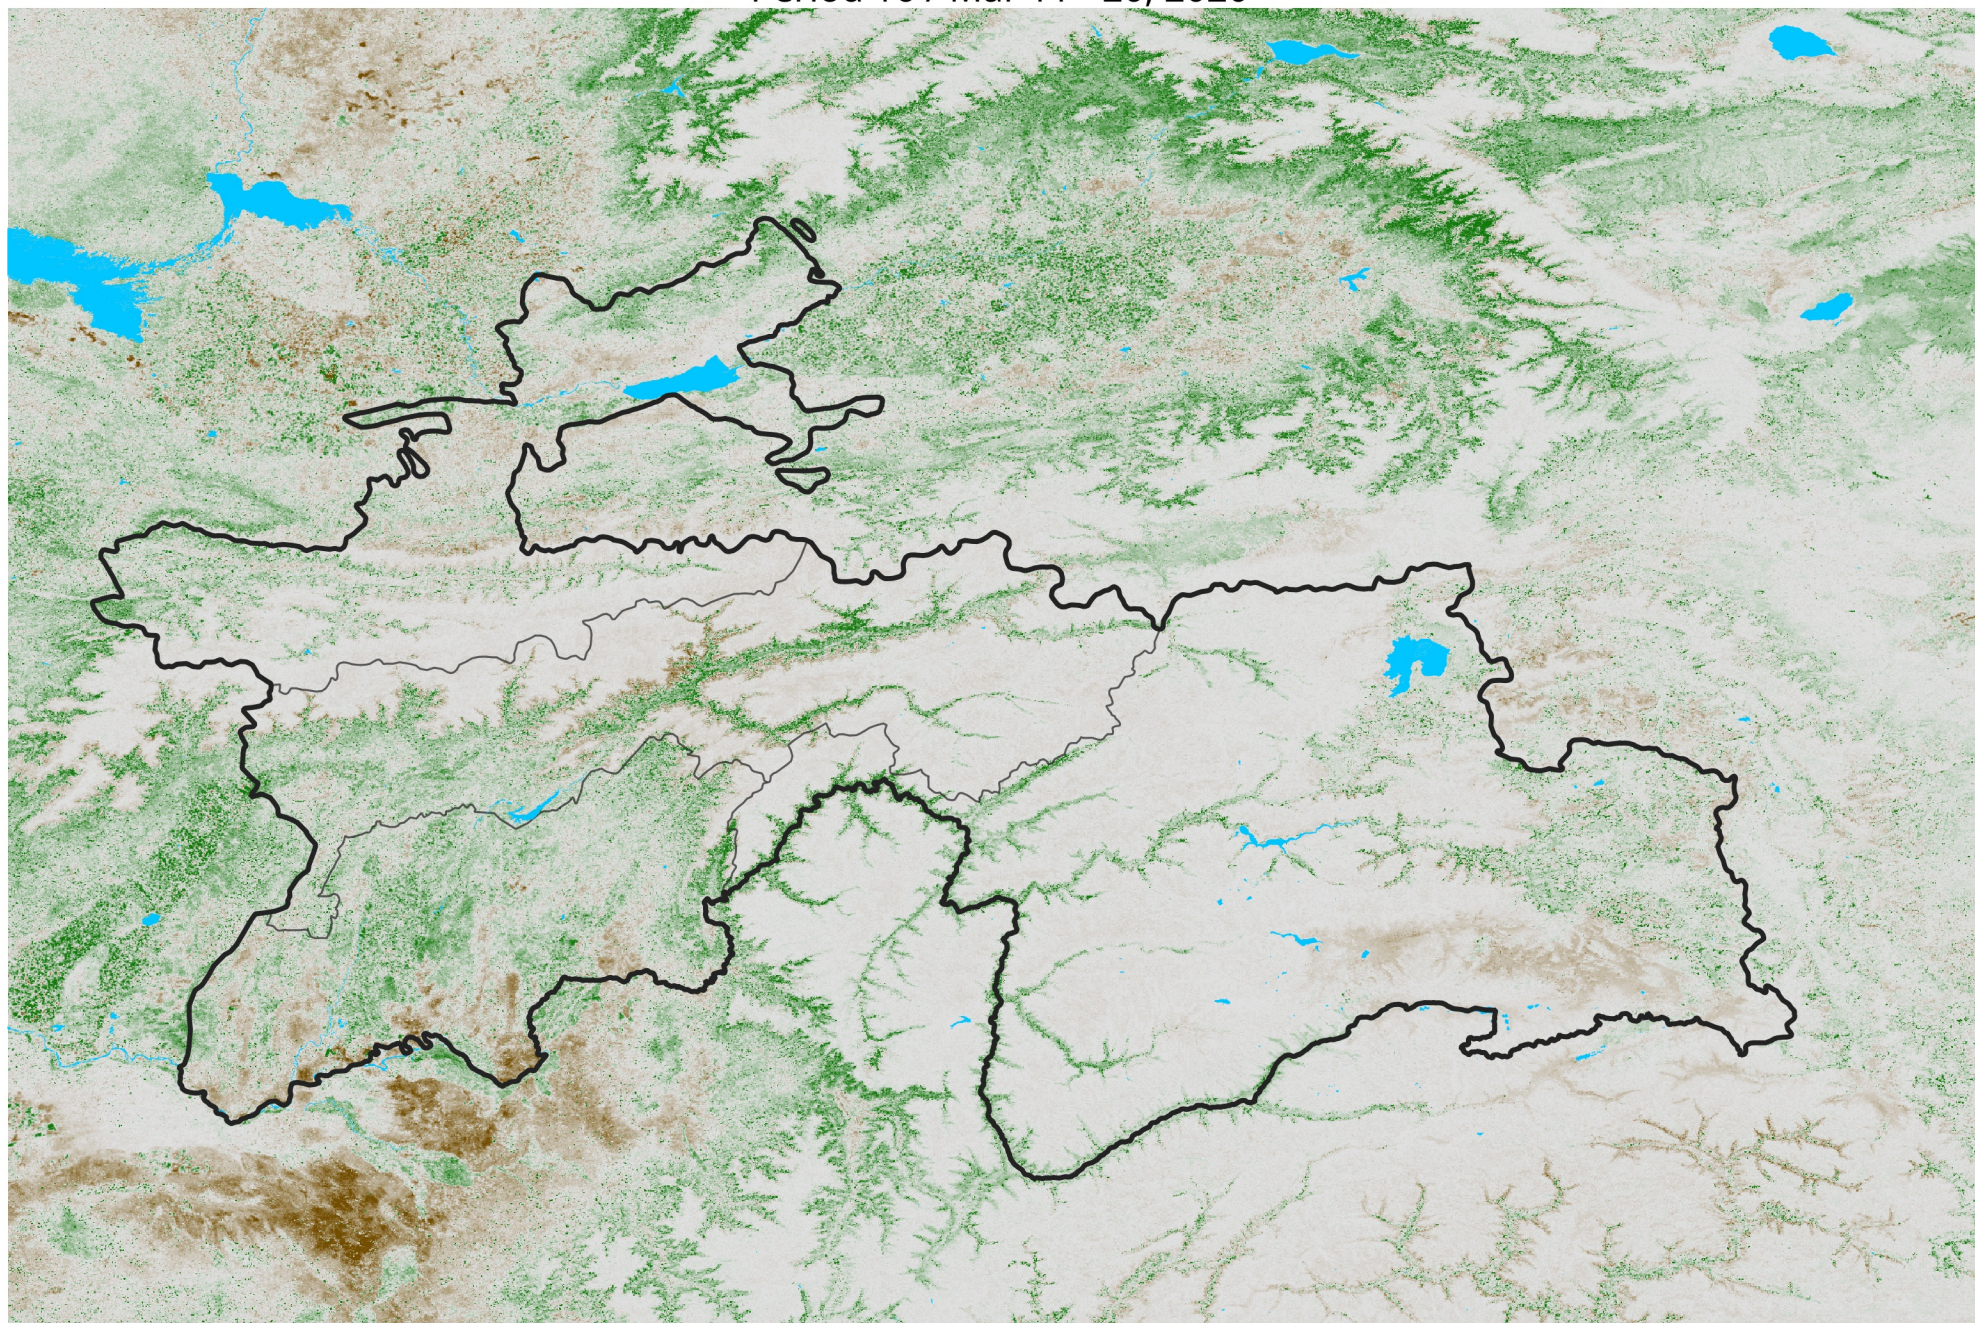

Tajikistan NDVI Anomaly

2020 minus Mean (2012 - 2021)

Period 16 / Mar 11 - 20, 2020

NDVI Anomaly

< -0.3 -0.2 -0.1 -0.05 0.05 0.1 0.2 >0.3

Negative

No Difference

Positive