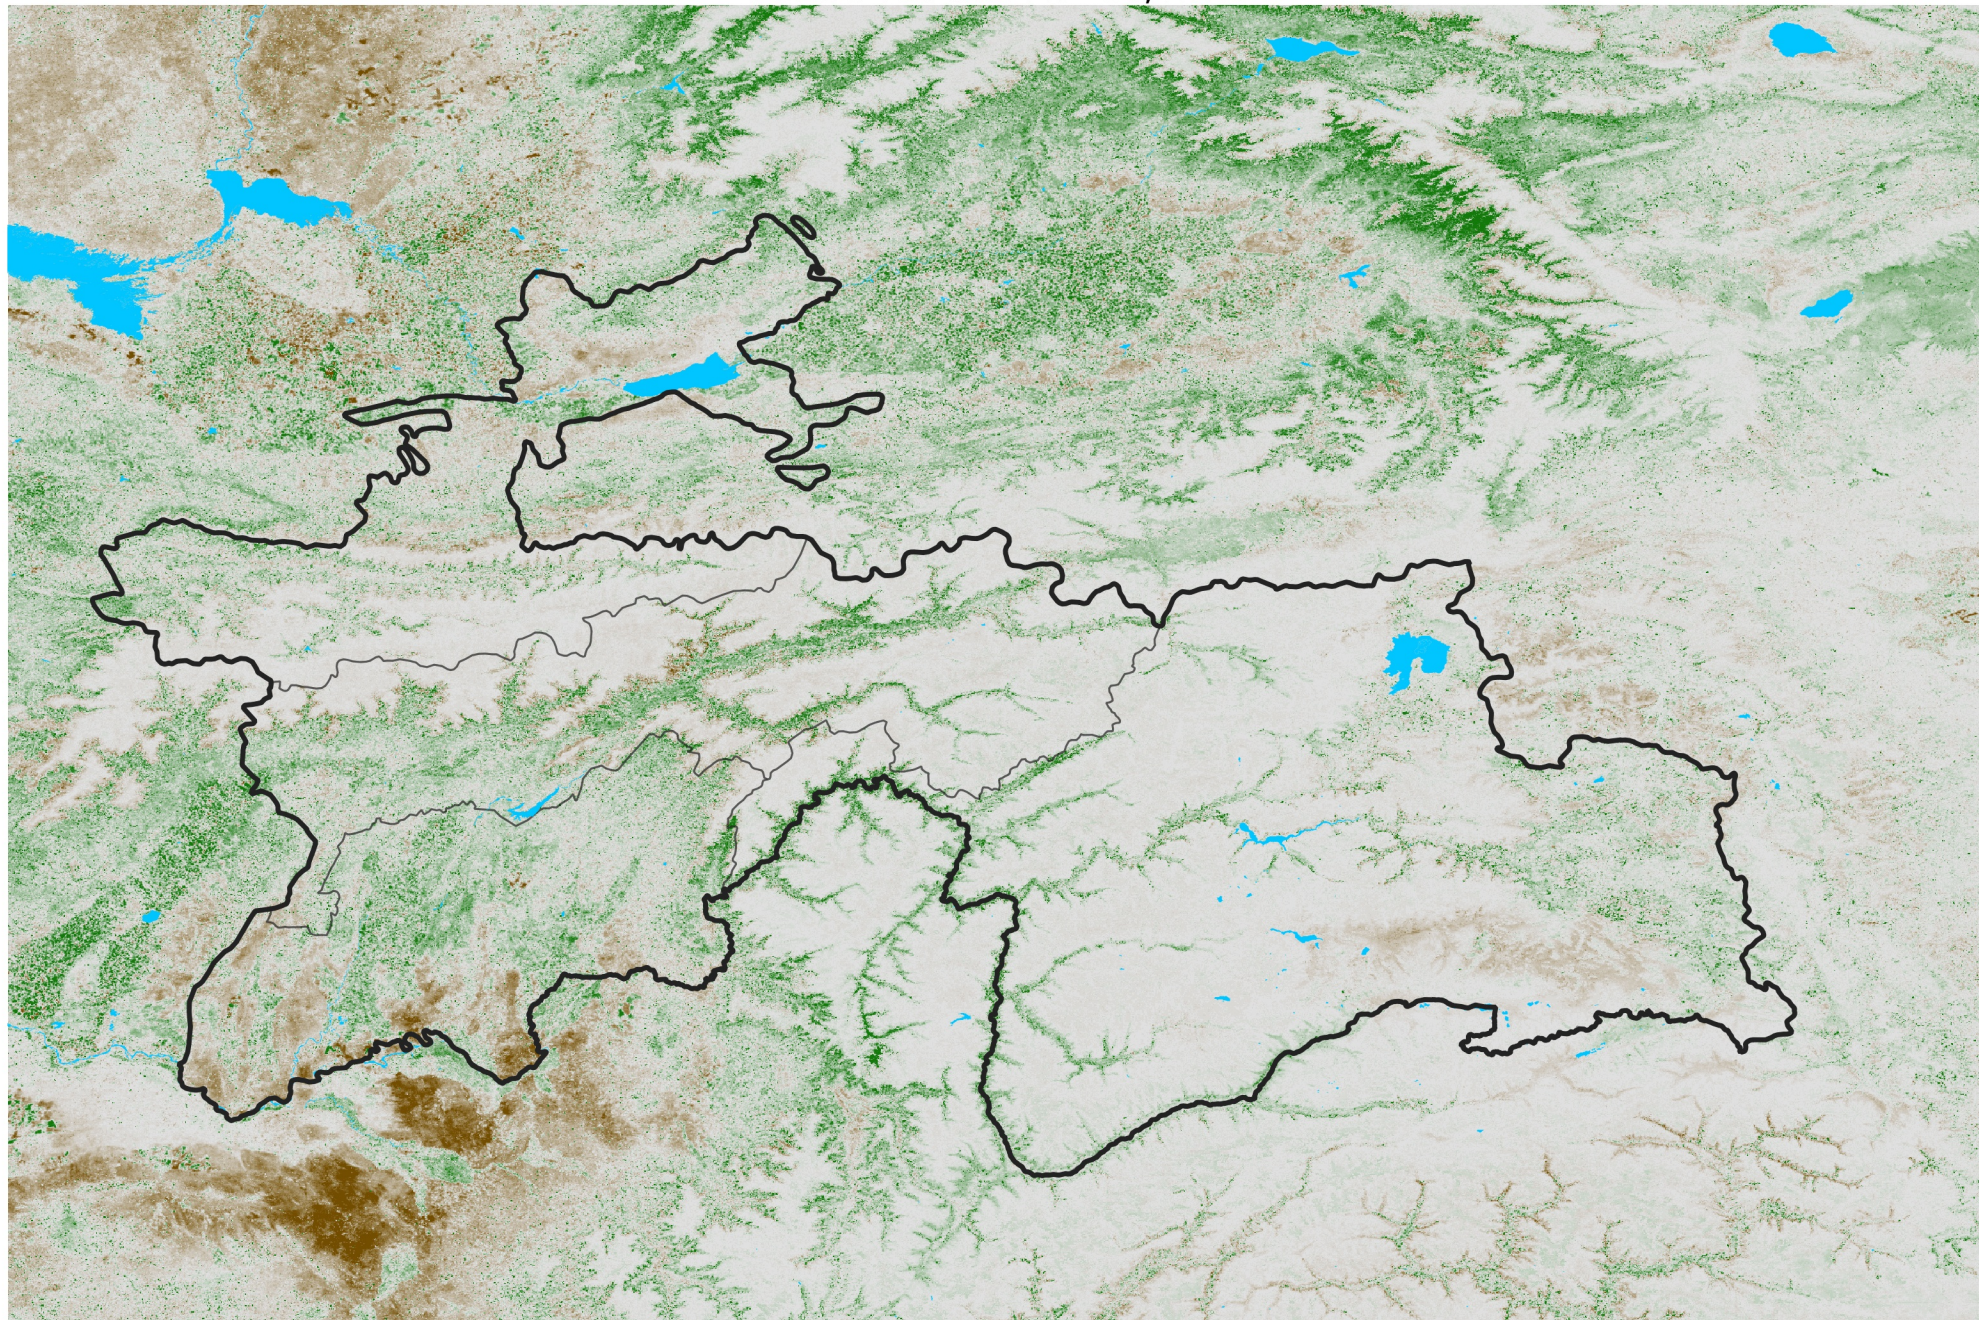

Tajikistan NDVI Anomaly

2020 minus Mean (2012 - 2021)

Period 18 / Mar 21 - 31, 2020

NDVI Anomaly

< -0.3 -0.2 -0.1 -0.05 0.05 0.1 0.2 > 0.3

Negative

No Difference

Positive