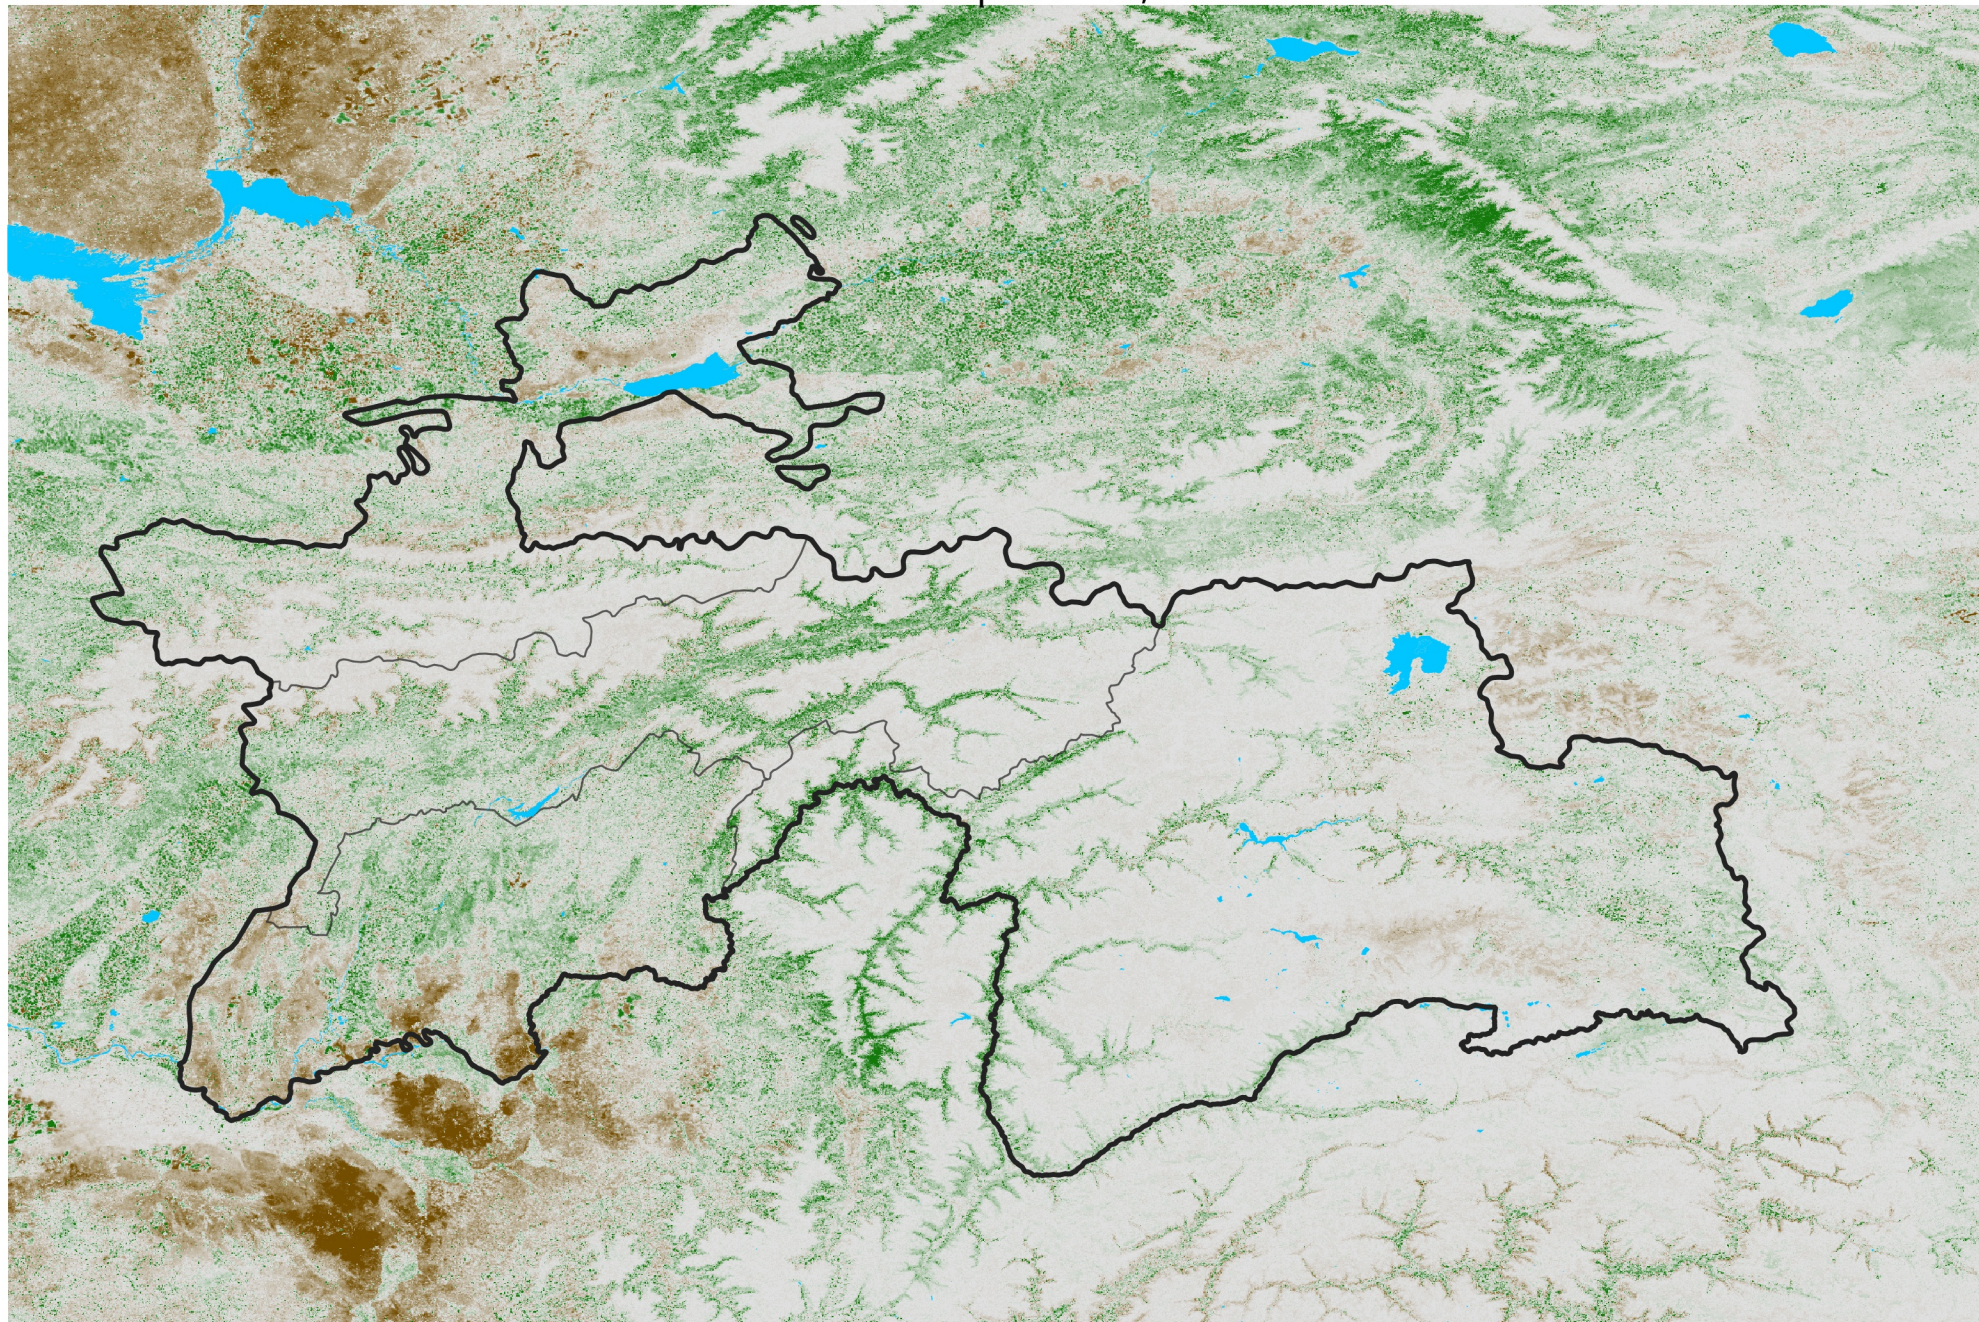

Tajikistan NDVI Anomaly

2020 minus Mean (2012 - 2021)

Period 20 / Apr 01 - 10, 2020

NDVI Anomaly

< -0.3 -0.2 -0.1 -0.05 0.05 0.1 0.2 >0.3

Negative

No Difference

Positive