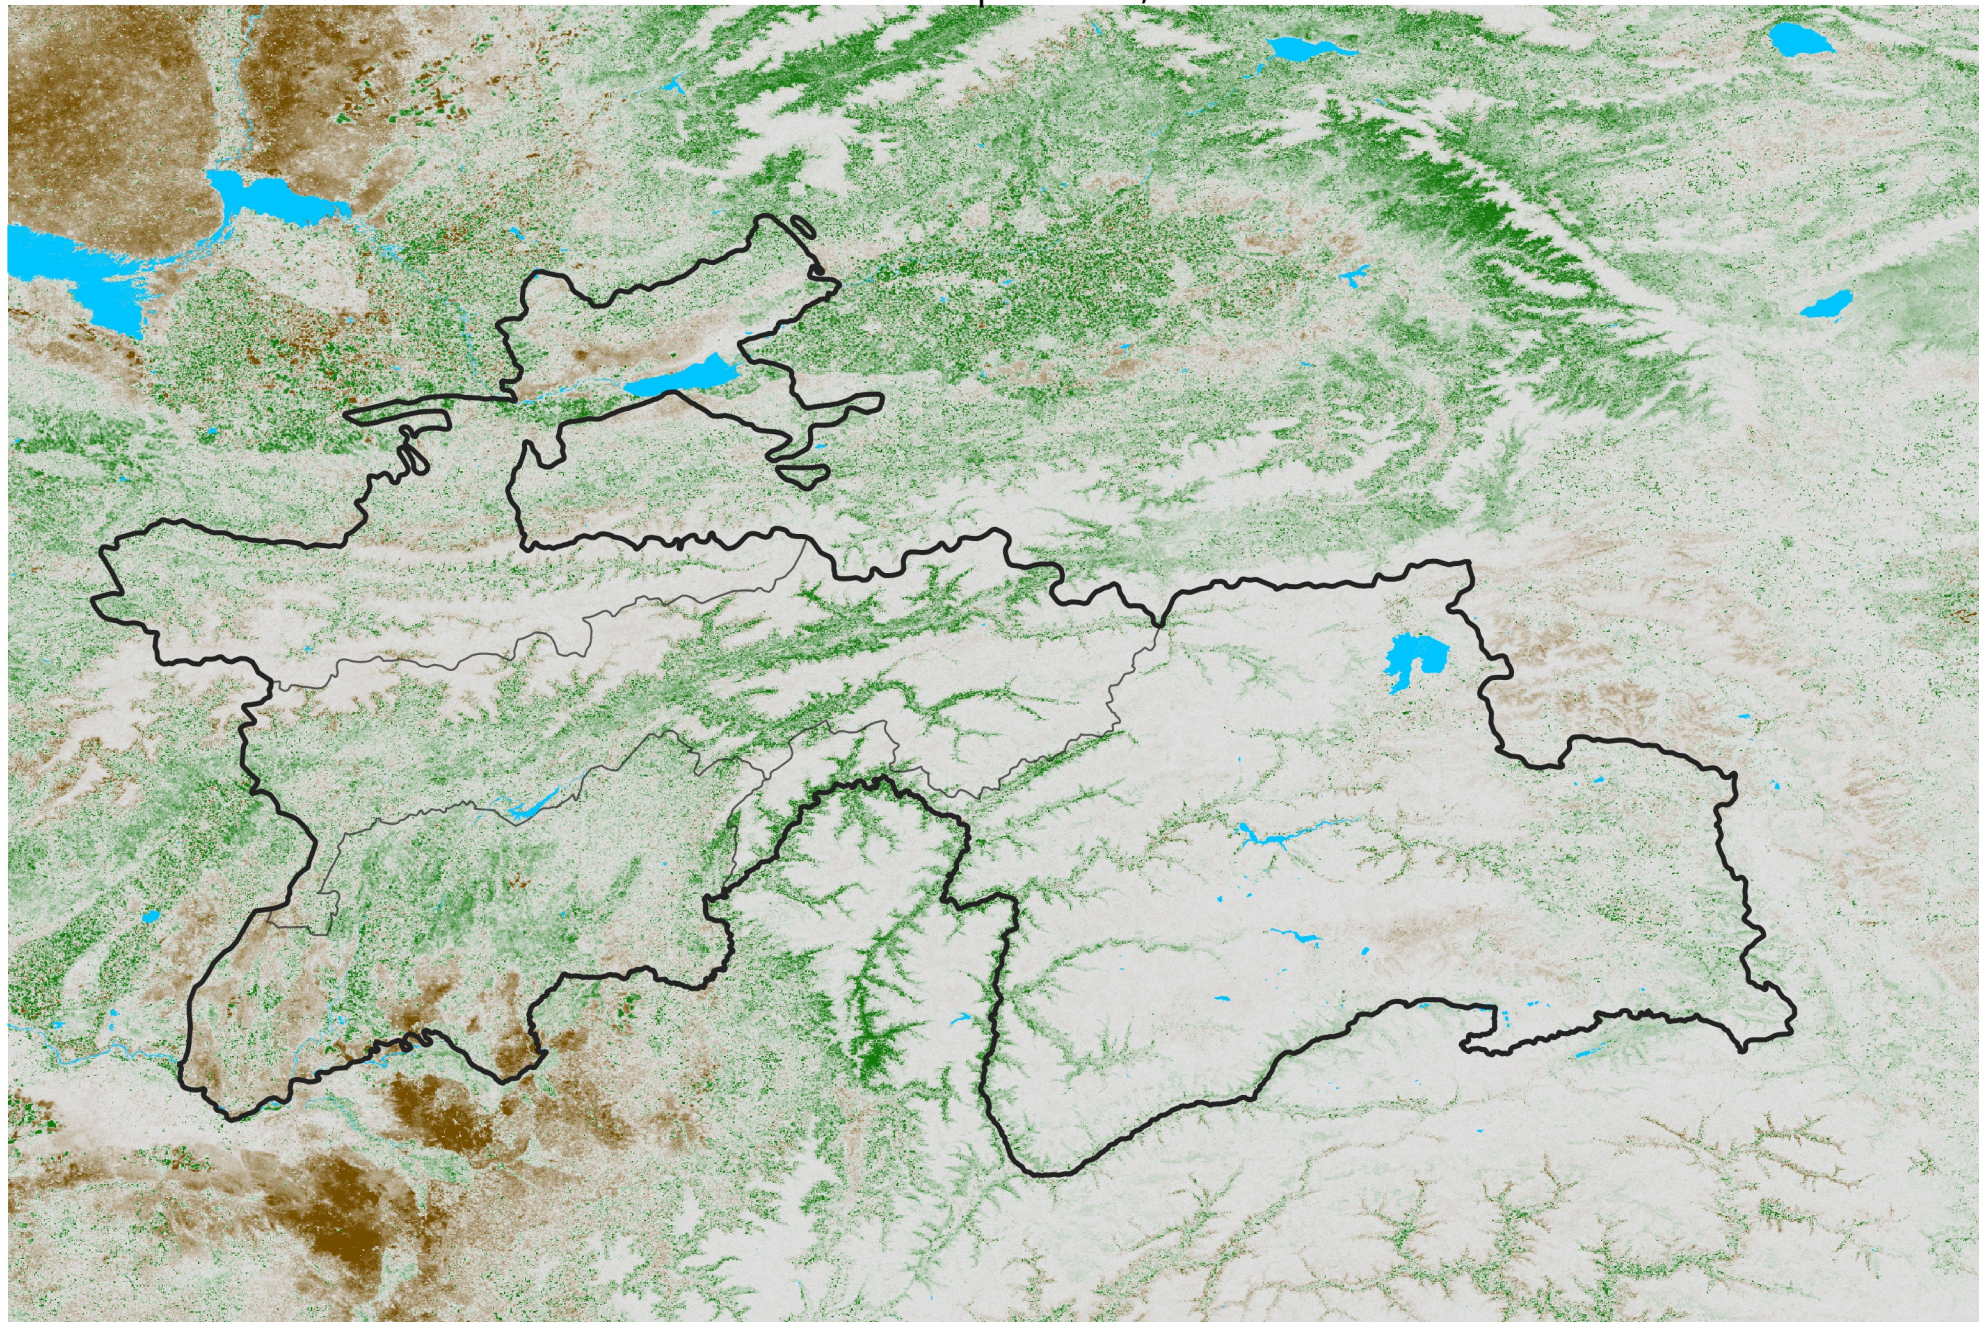

# Tajikistan NDVI Anomaly

2020 minus Mean (2012 - 2021)

Period 21 / Apr 06 - 15, 2020

## NDVI Anomaly

< -0.3   -0.2   -0.1   -0.05   0.05   0.1   0.2   >0.3

Negative

No Difference

Positive