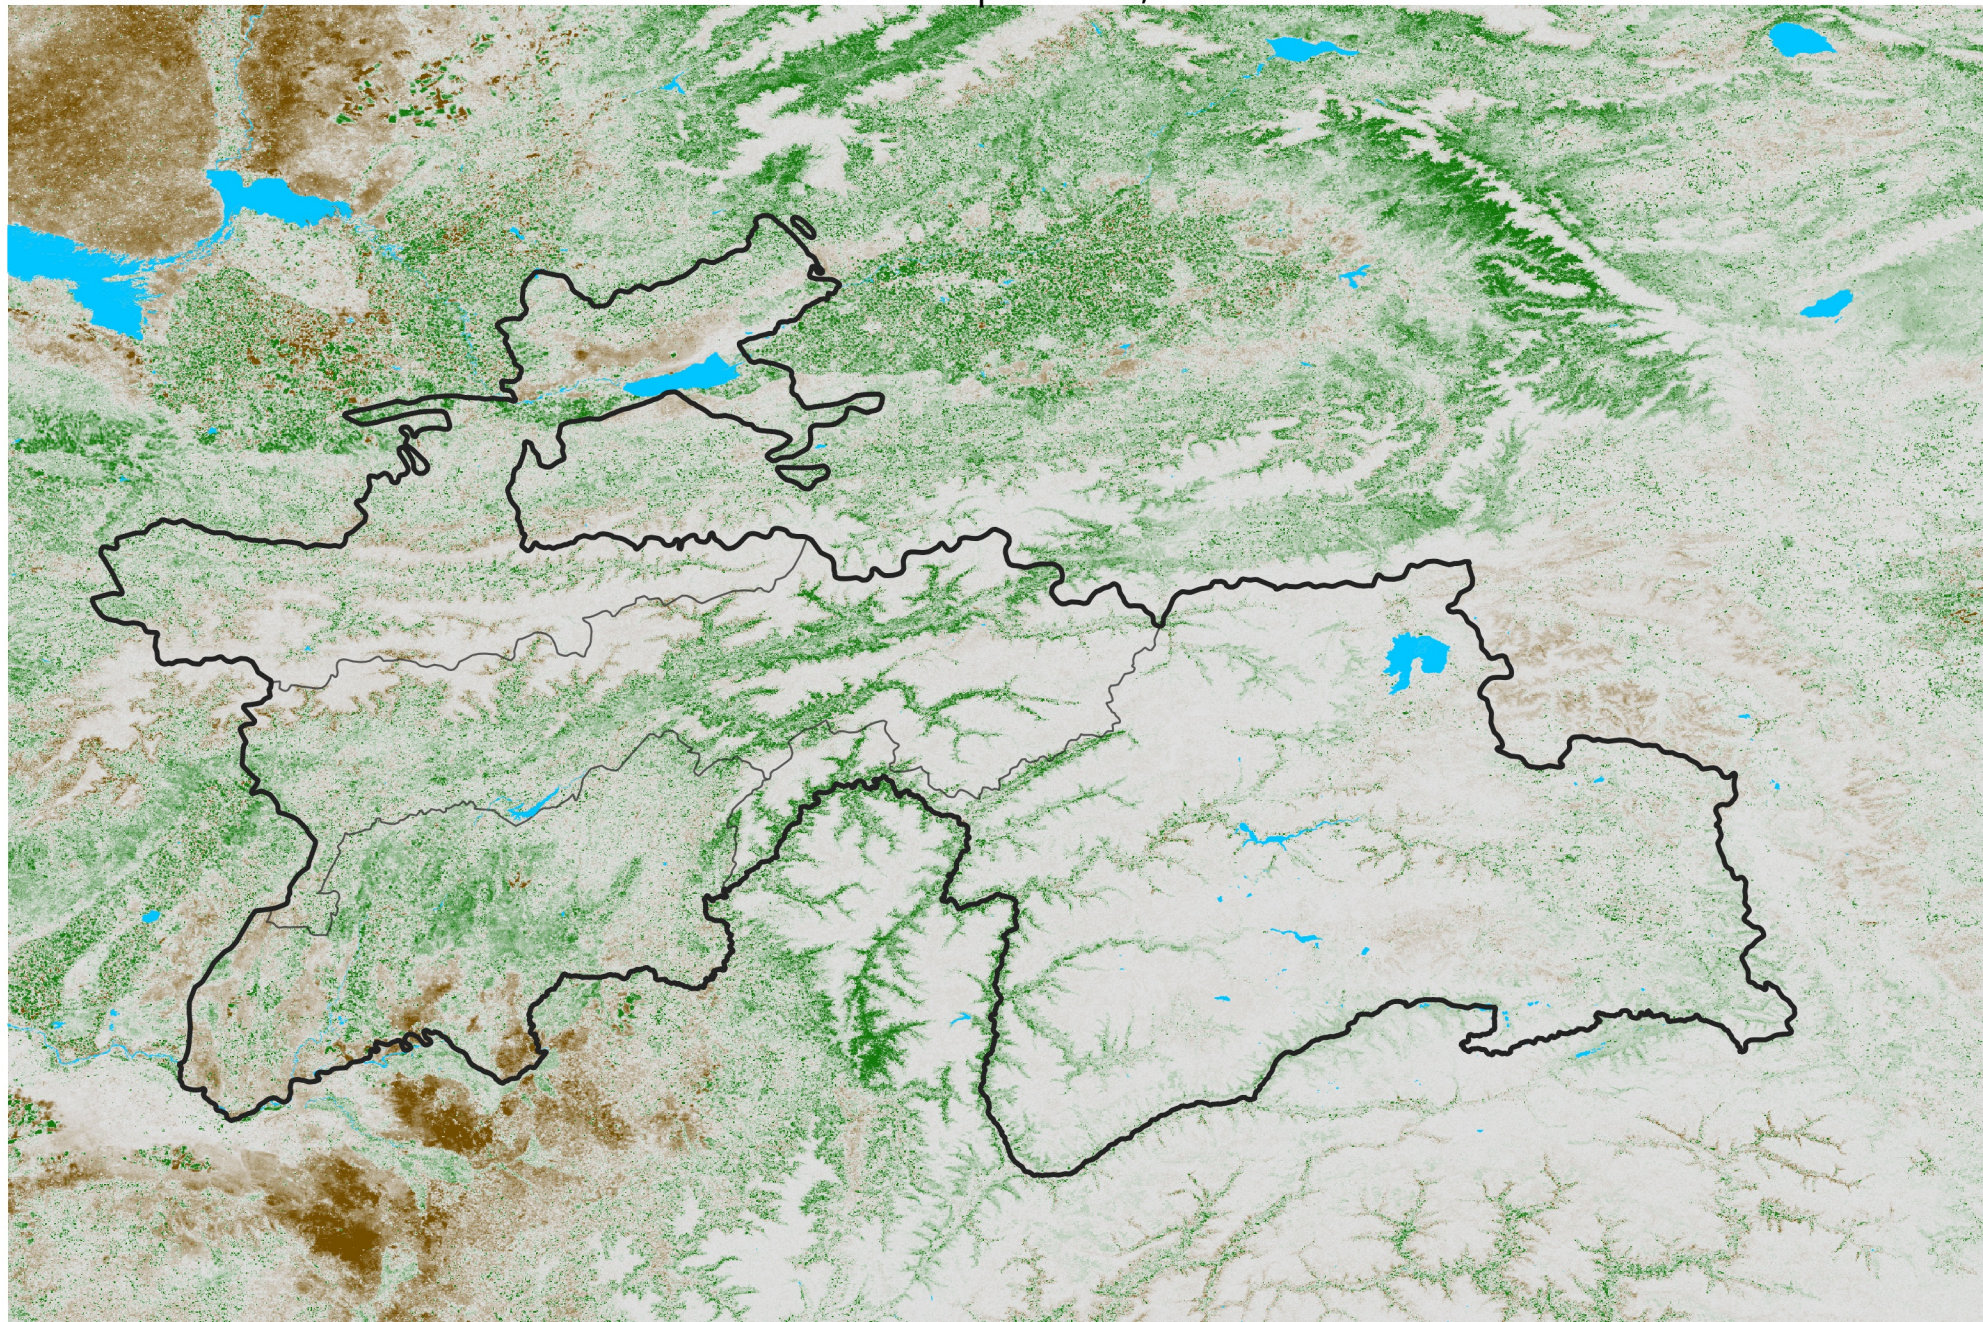

Tajikistan NDVI Anomaly

2020 minus Mean (2012 - 2021)

Period 22 / Apr 11 - 20, 2020

NDVI Anomaly

< -0.3 -0.2 -0.1 -0.05 0.05 0.1 0.2 > 0.3

Negative

No Difference

Positive