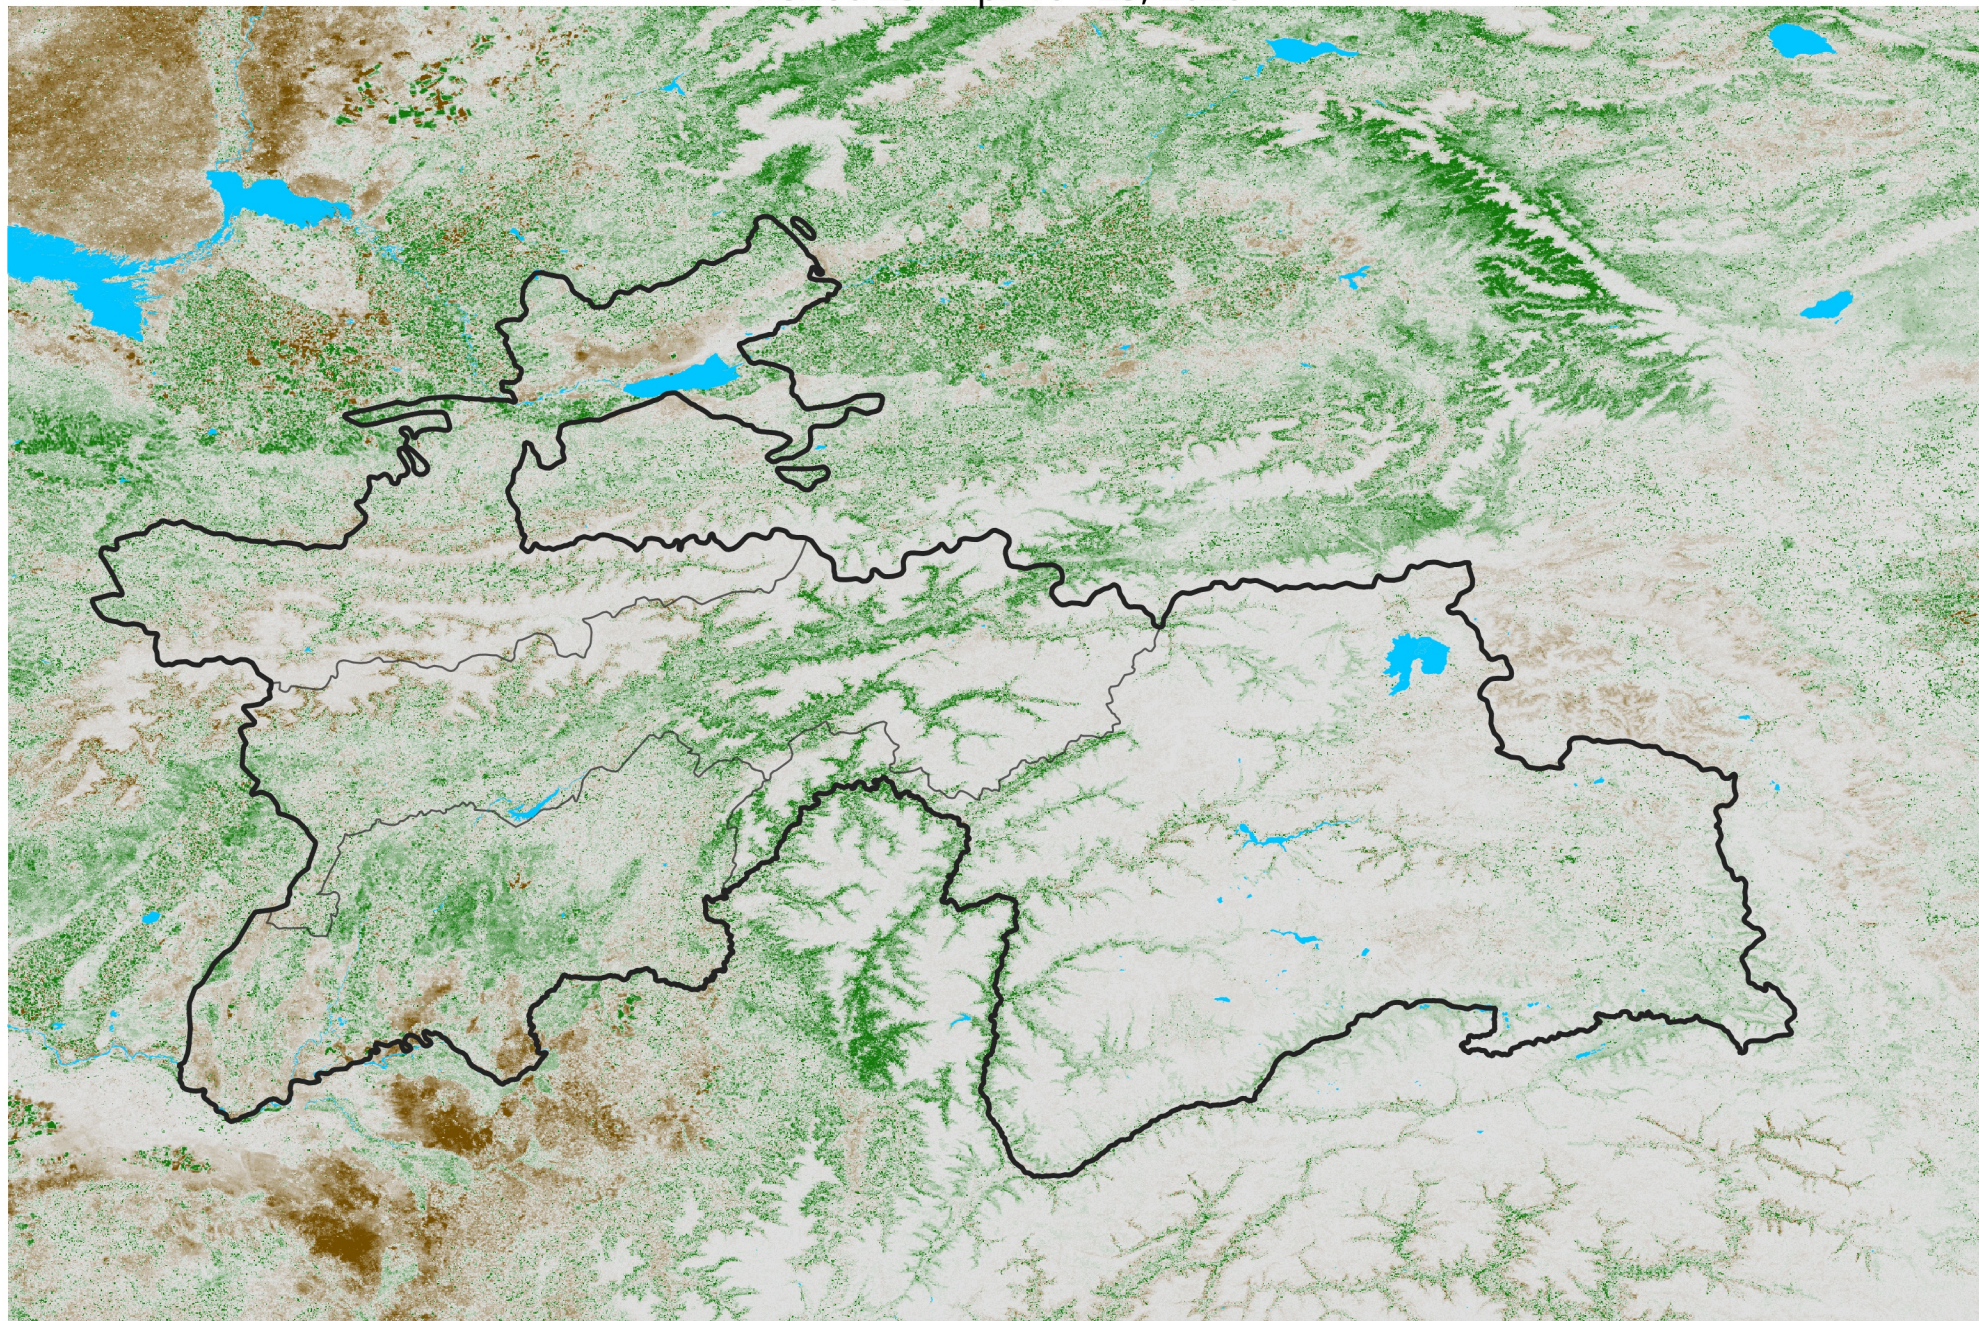

Tajikistan NDVI Anomaly

2020 minus Mean (2012 - 2021)

Period 23 / Apr 16 - 25, 2020

NDVI Anomaly

< -0.3 -0.2 -0.1 -0.05 0.05 0.1 0.2 >0.3

Negative

No Difference

Positive