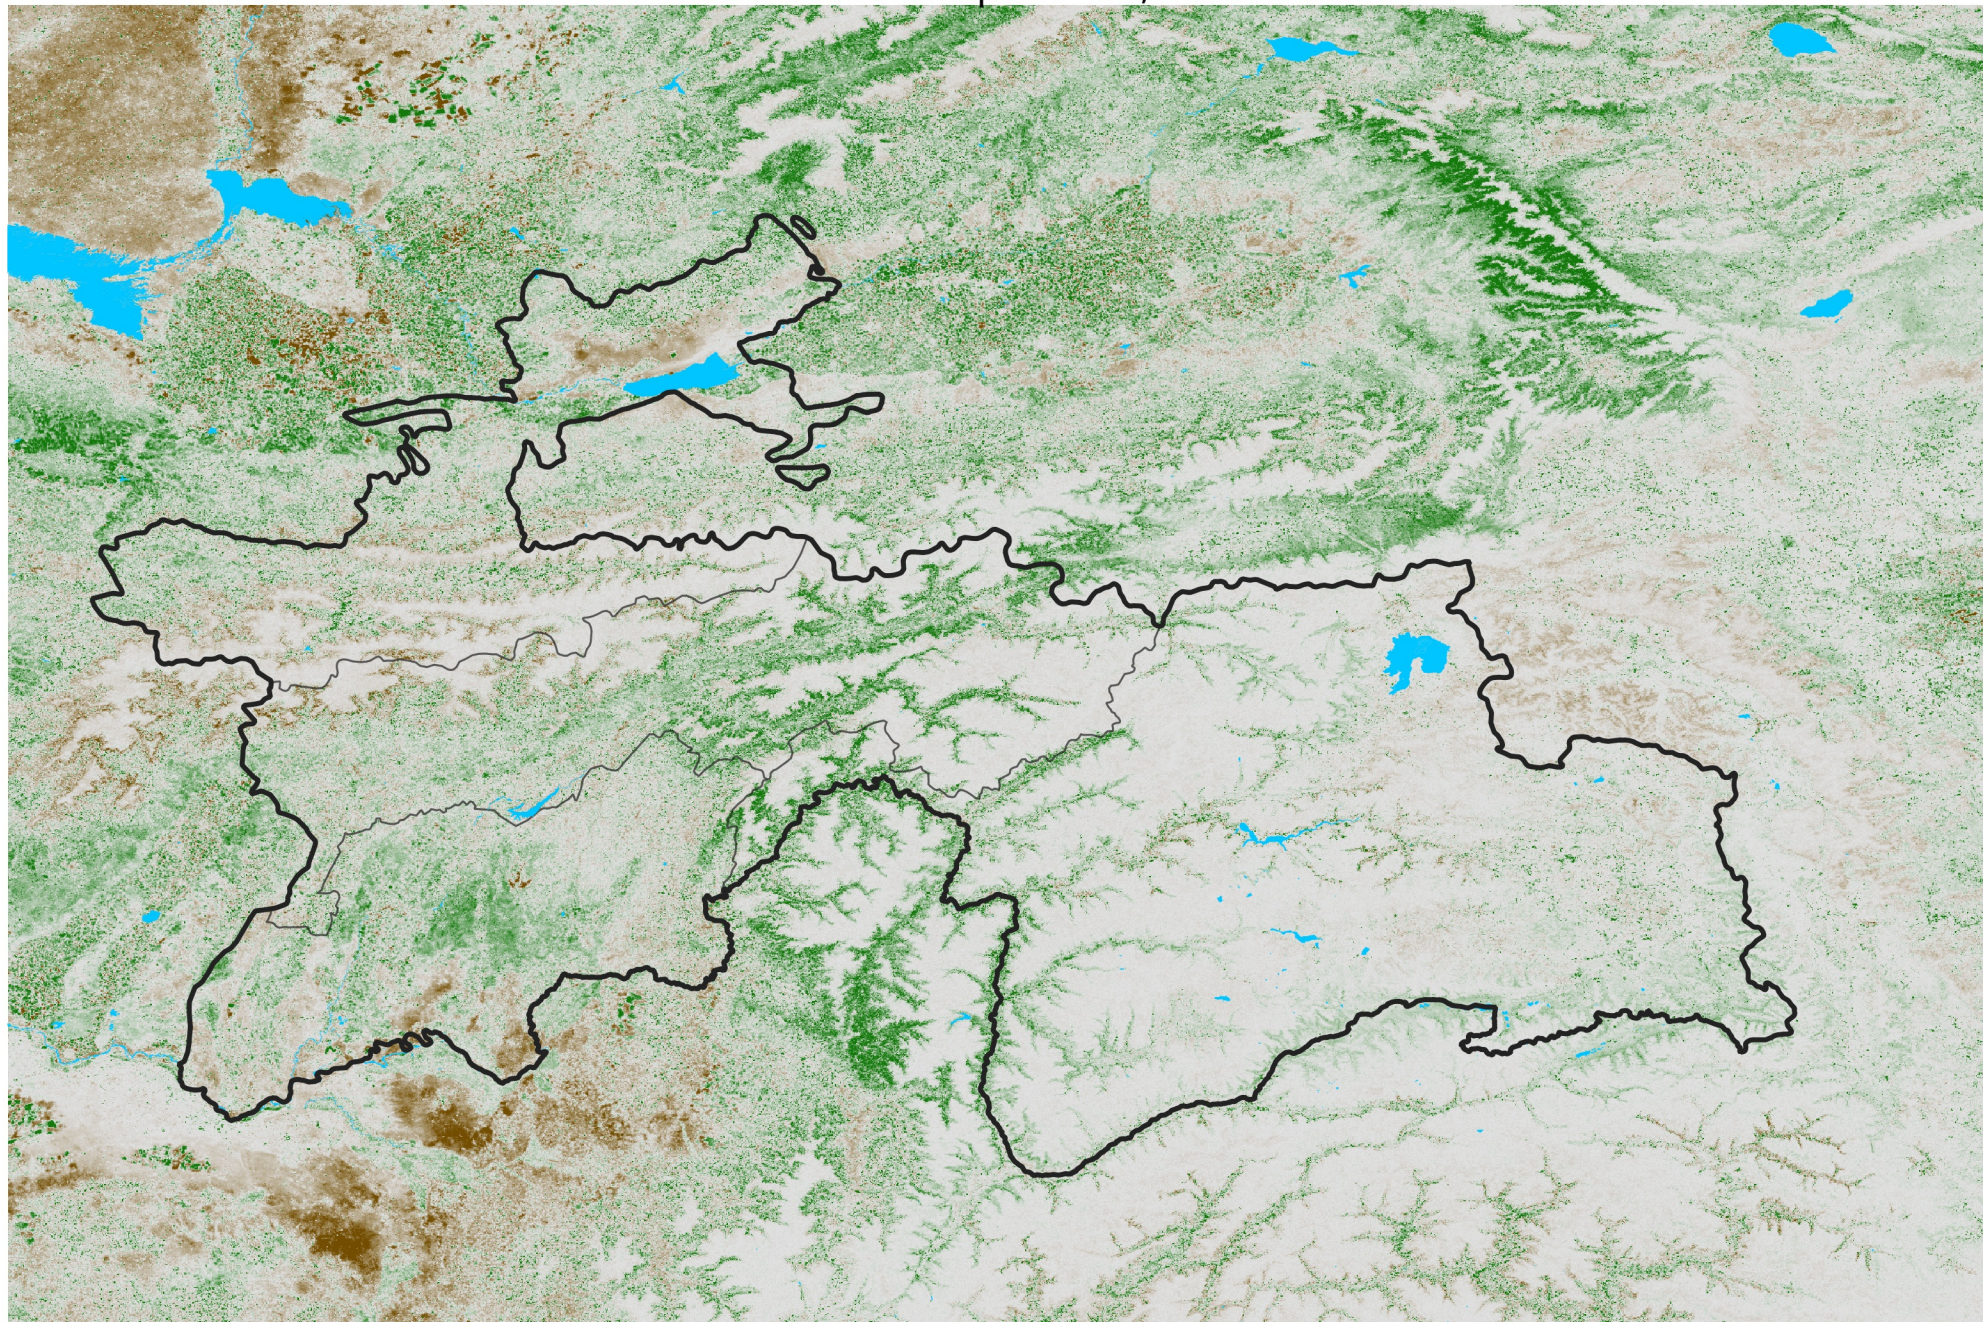

Tajikistan NDVI Anomaly

2020 minus Mean (2012 - 2021)

Period 24 / Apr 21 - 30, 2020

NDVI Anomaly

< -0.3 -0.2 -0.1 -0.05 0.05 0.1 0.2 > 0.3

Negative

No Difference

Positive