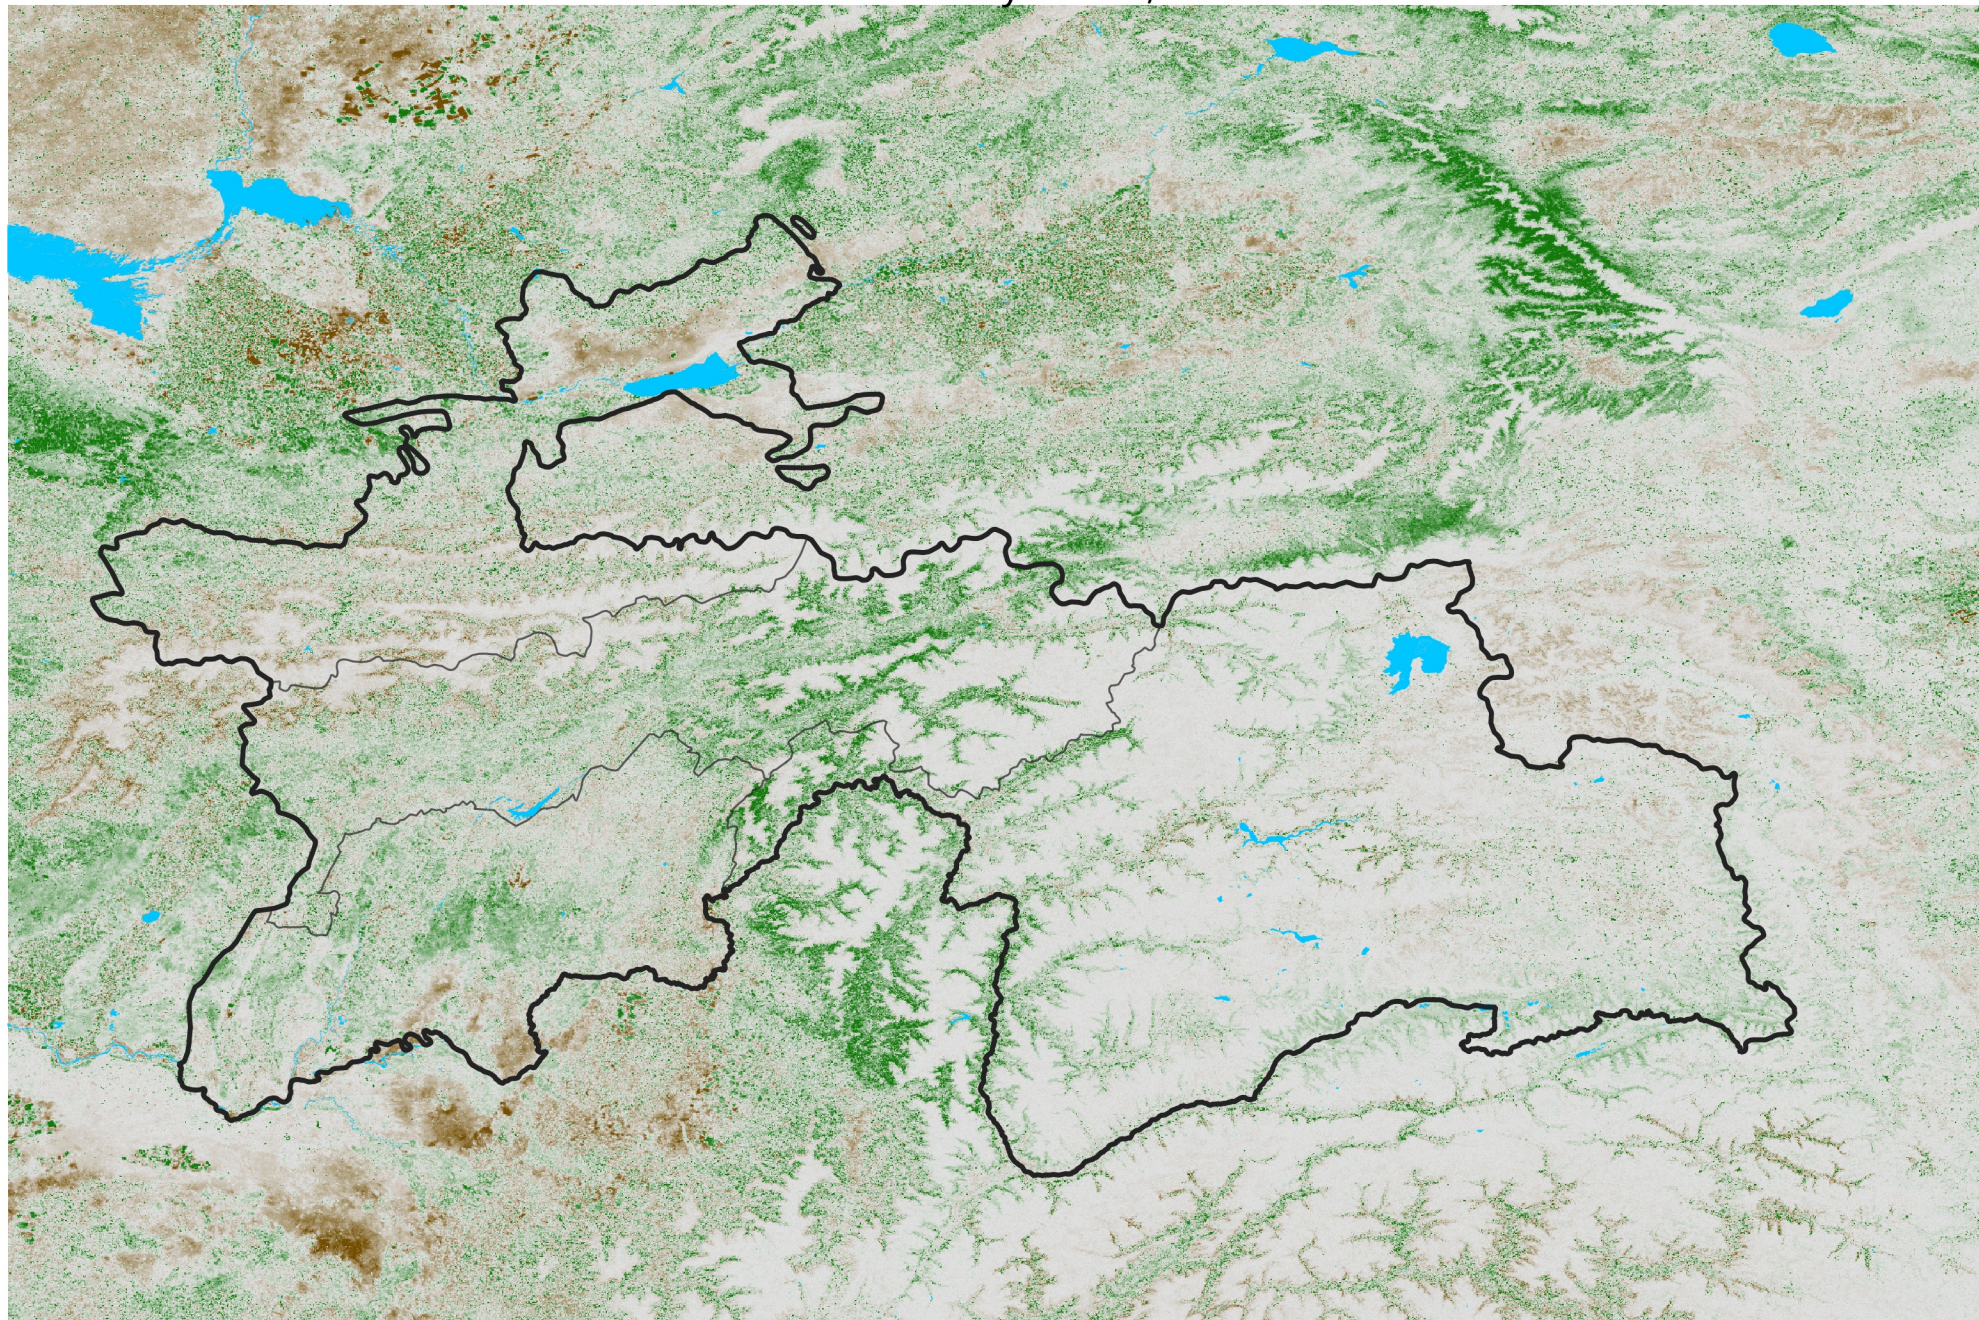

# Tajikistan NDVI Anomaly

2020 minus Mean (2012 - 2021)

Period 26 / May 01 - 10, 2020

## NDVI Anomaly

< -0.3   -0.2   -0.1   -0.05   0.05   0.1   0.2   > 0.3

Negative

No Difference

Positive