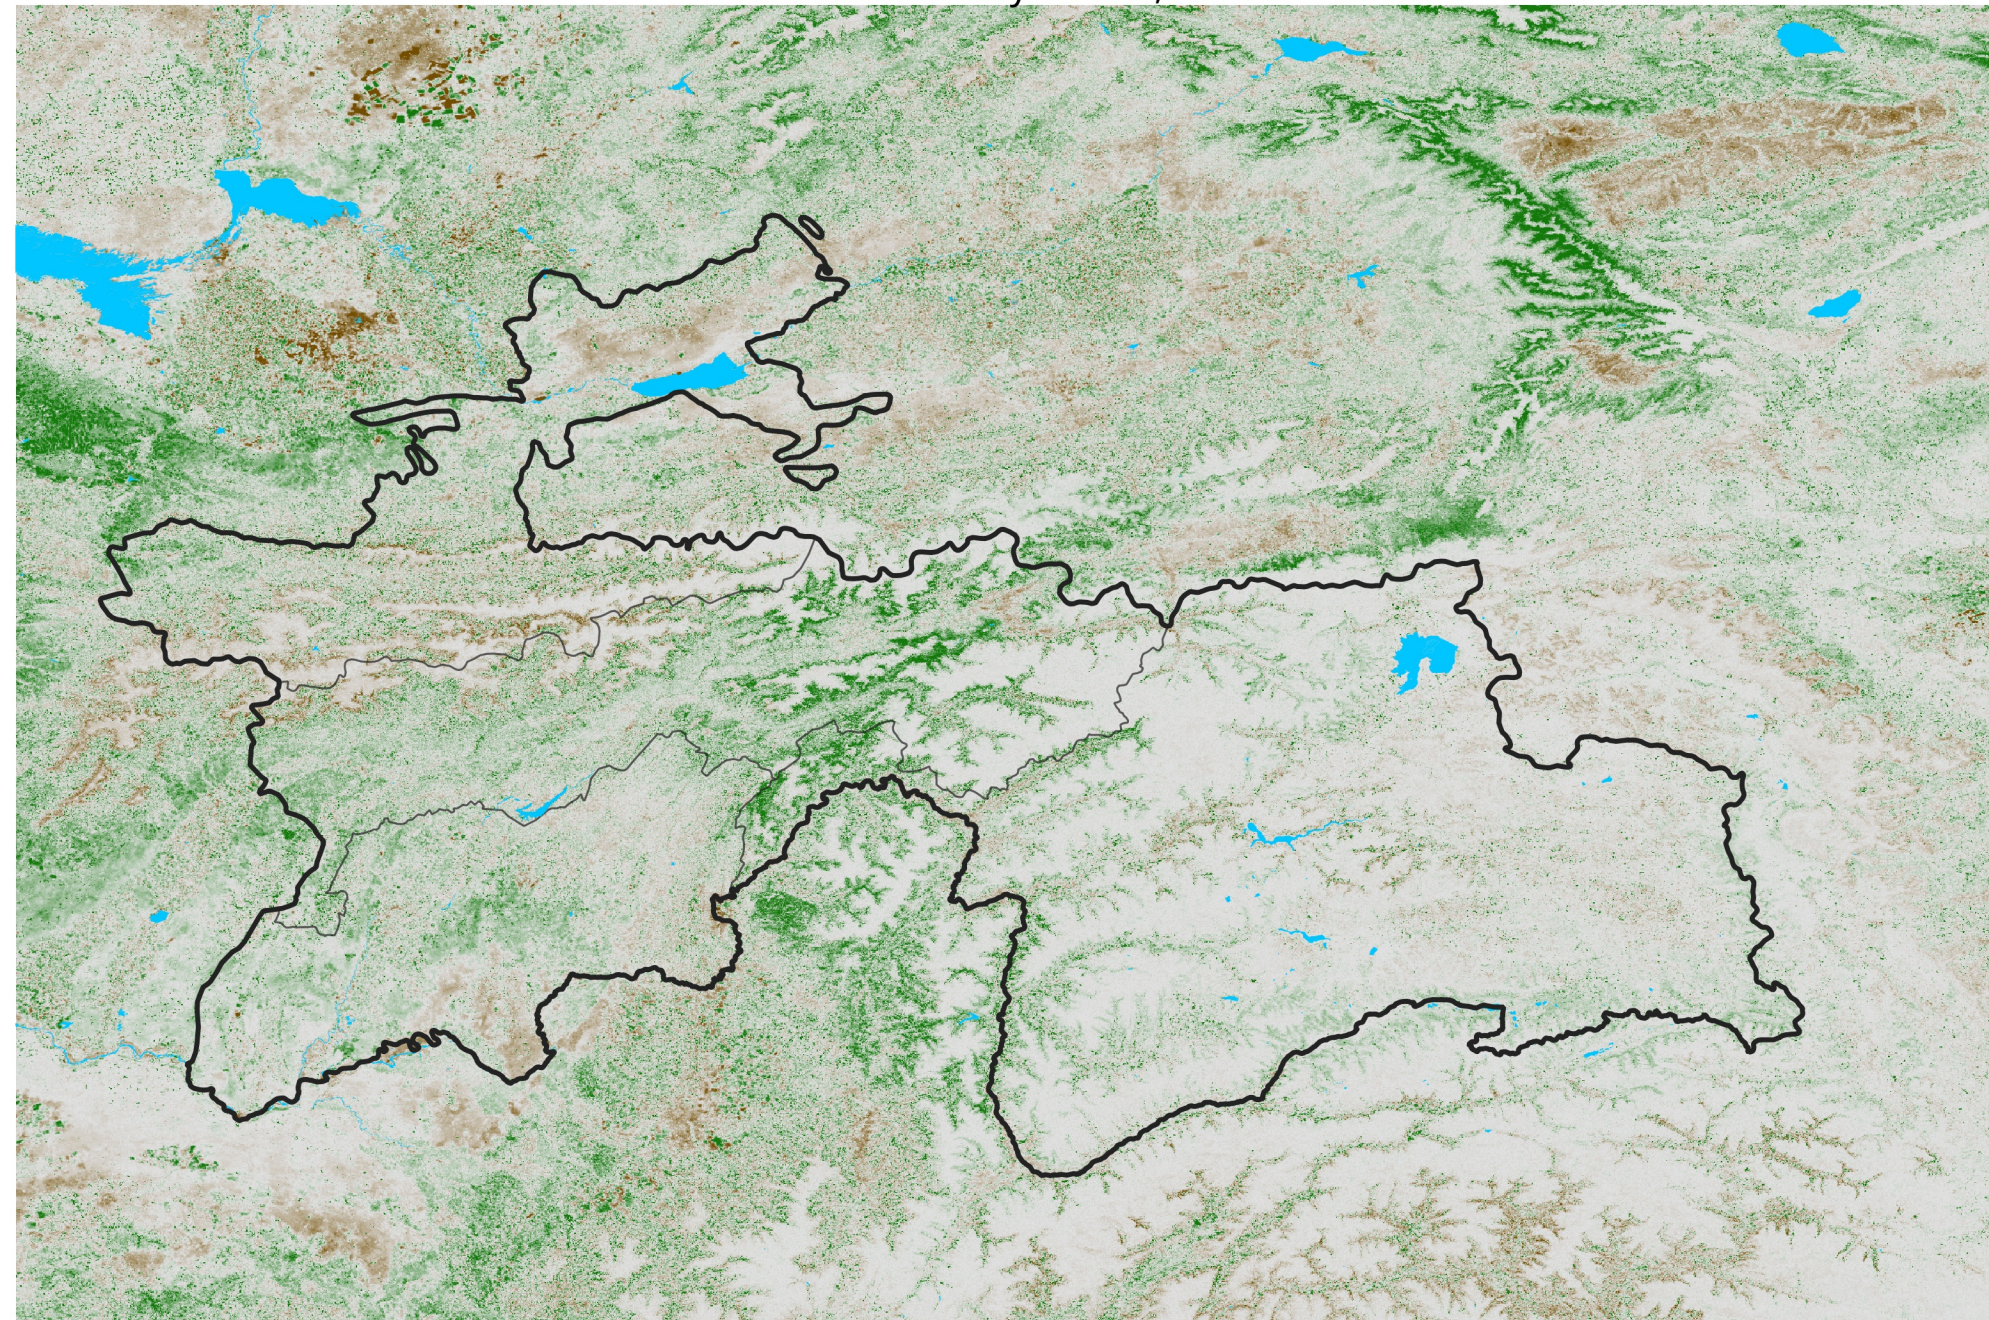

Tajikistan NDVI Anomaly

2020 minus Mean (2012 - 2021)

Period 29 / May 16 - 25, 2020

NDVI Anomaly

< -0.3 -0.2 -0.1 -0.05 0.05 0.1 0.2 > 0.3

Negative

No Difference

Positive