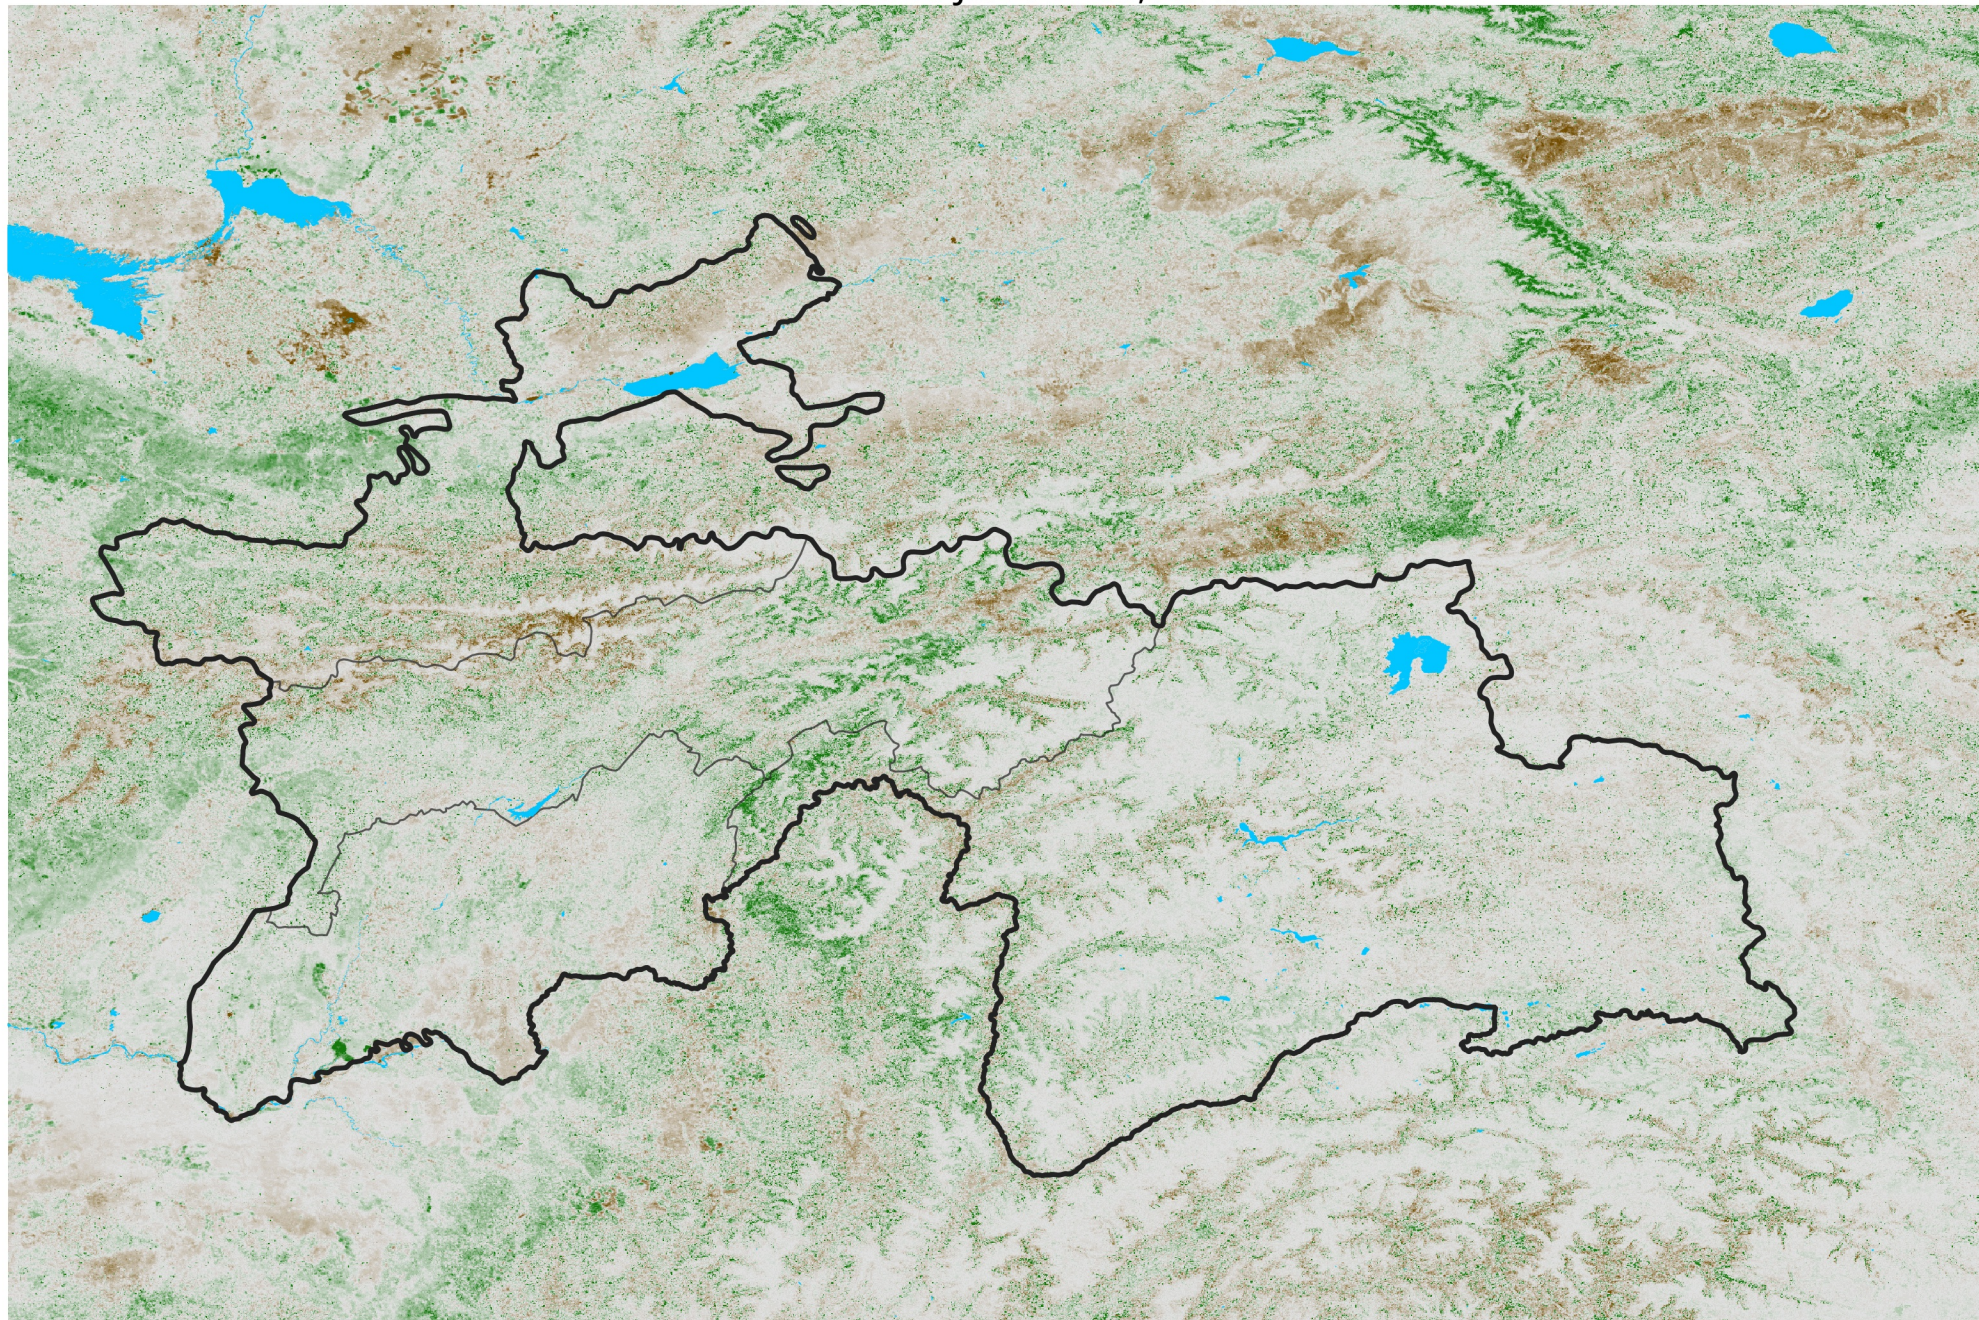

Tajikistan NDVI Anomaly

2020 minus Mean (2012 - 2021)

Period 33 / Jun 06 - 15, 2020

NDVI Anomaly

< -0.3 -0.2 -0.1 -0.05 0.05 0.1 0.2 > 0.3

Negative

No Difference

Positive