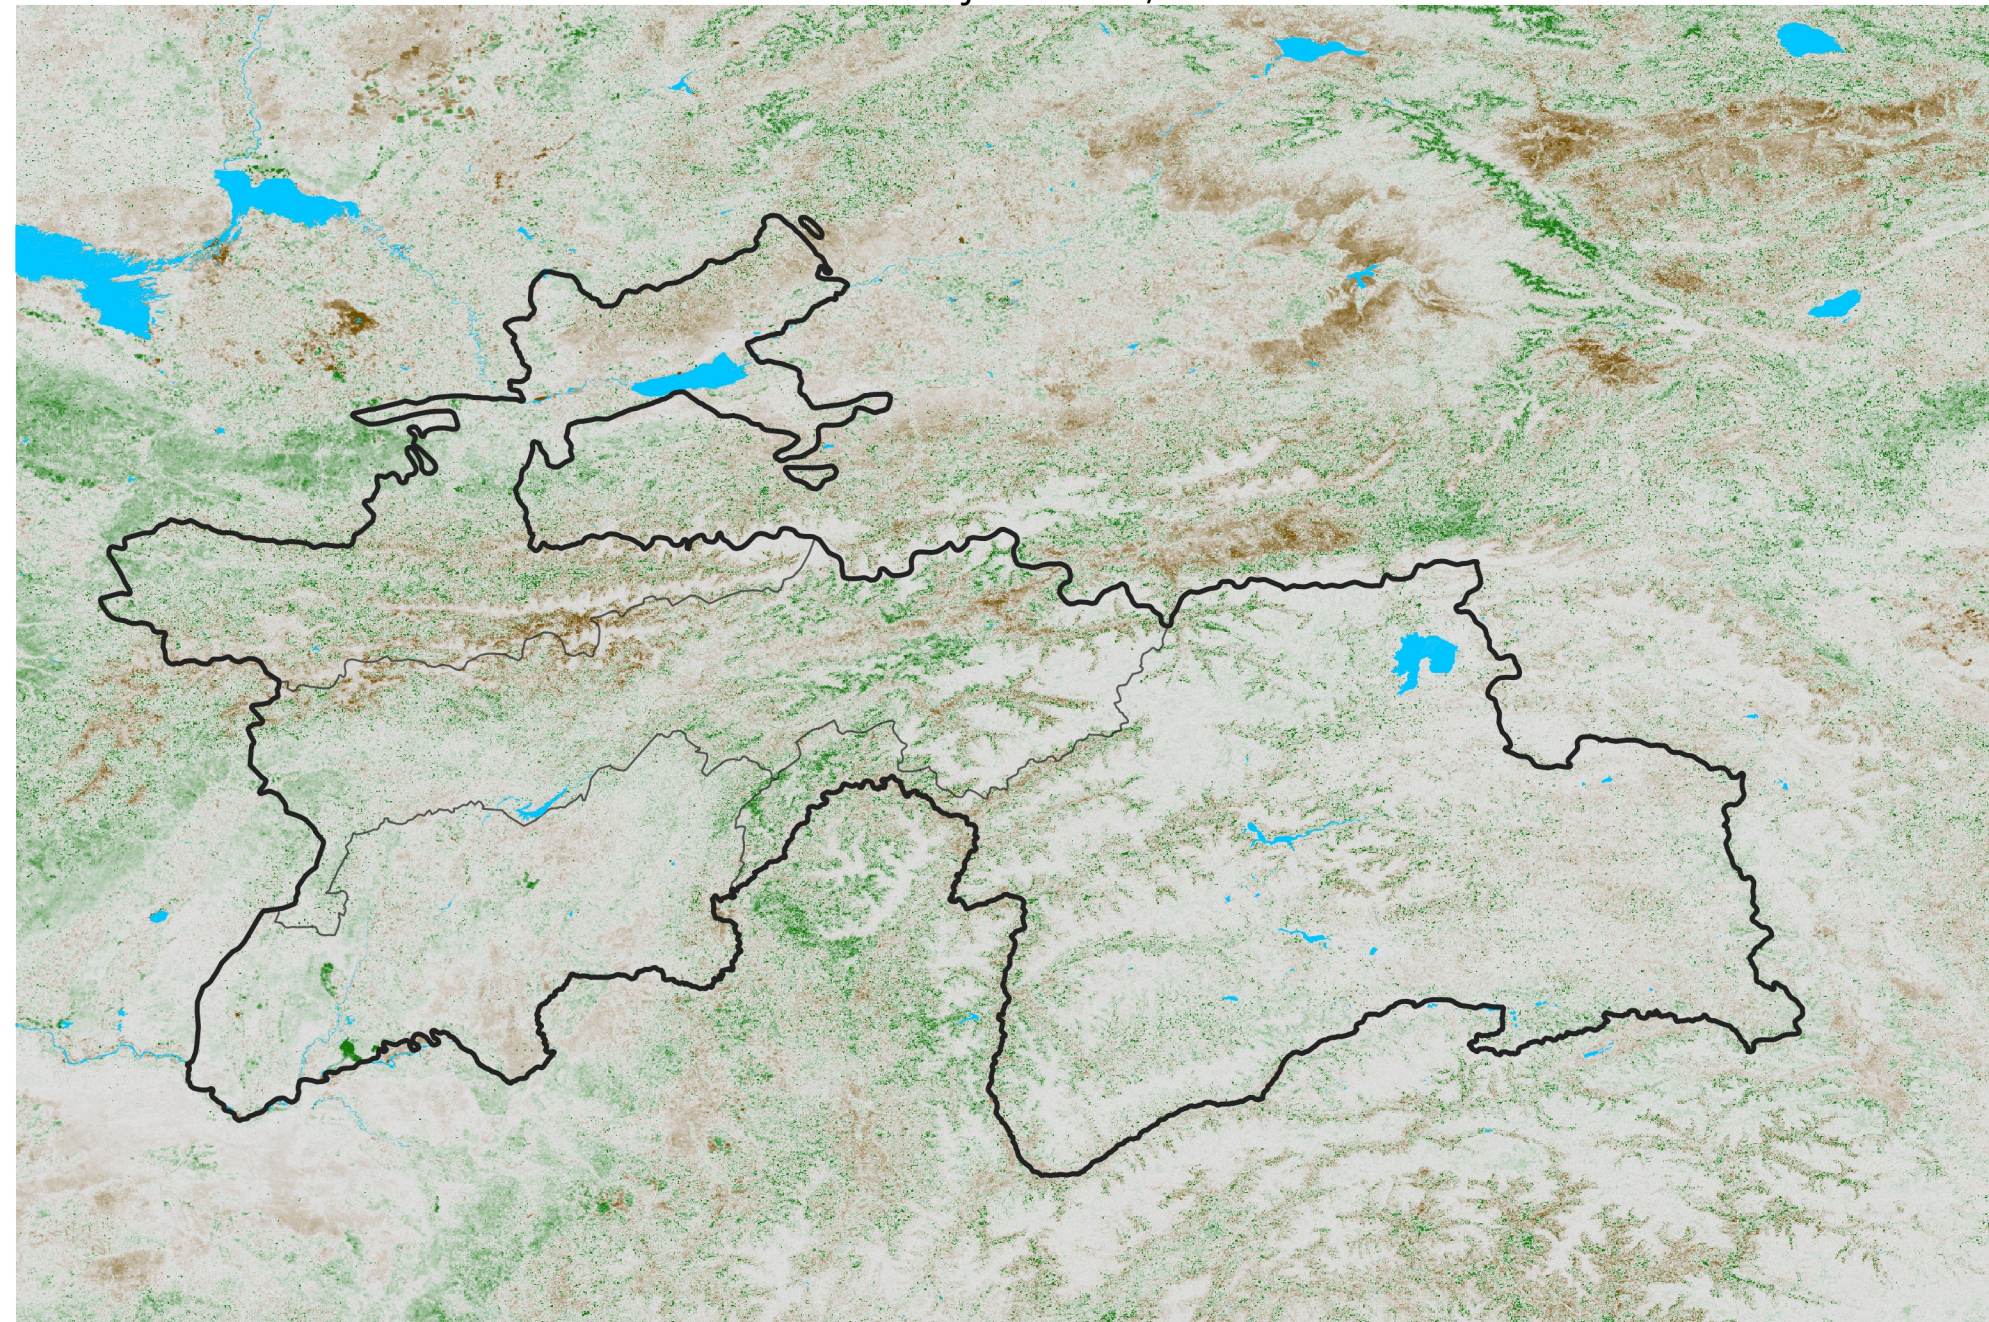

Tajikistan NDVI Anomaly

2020 minus Mean (2012 - 2021)

Period 34 / Jun 11 - 20, 2020

NDVI Anomaly

< -0.3 -0.2 -0.1 -0.05 0.05 0.1 0.2 > 0.3

Negative

No Difference

Positive