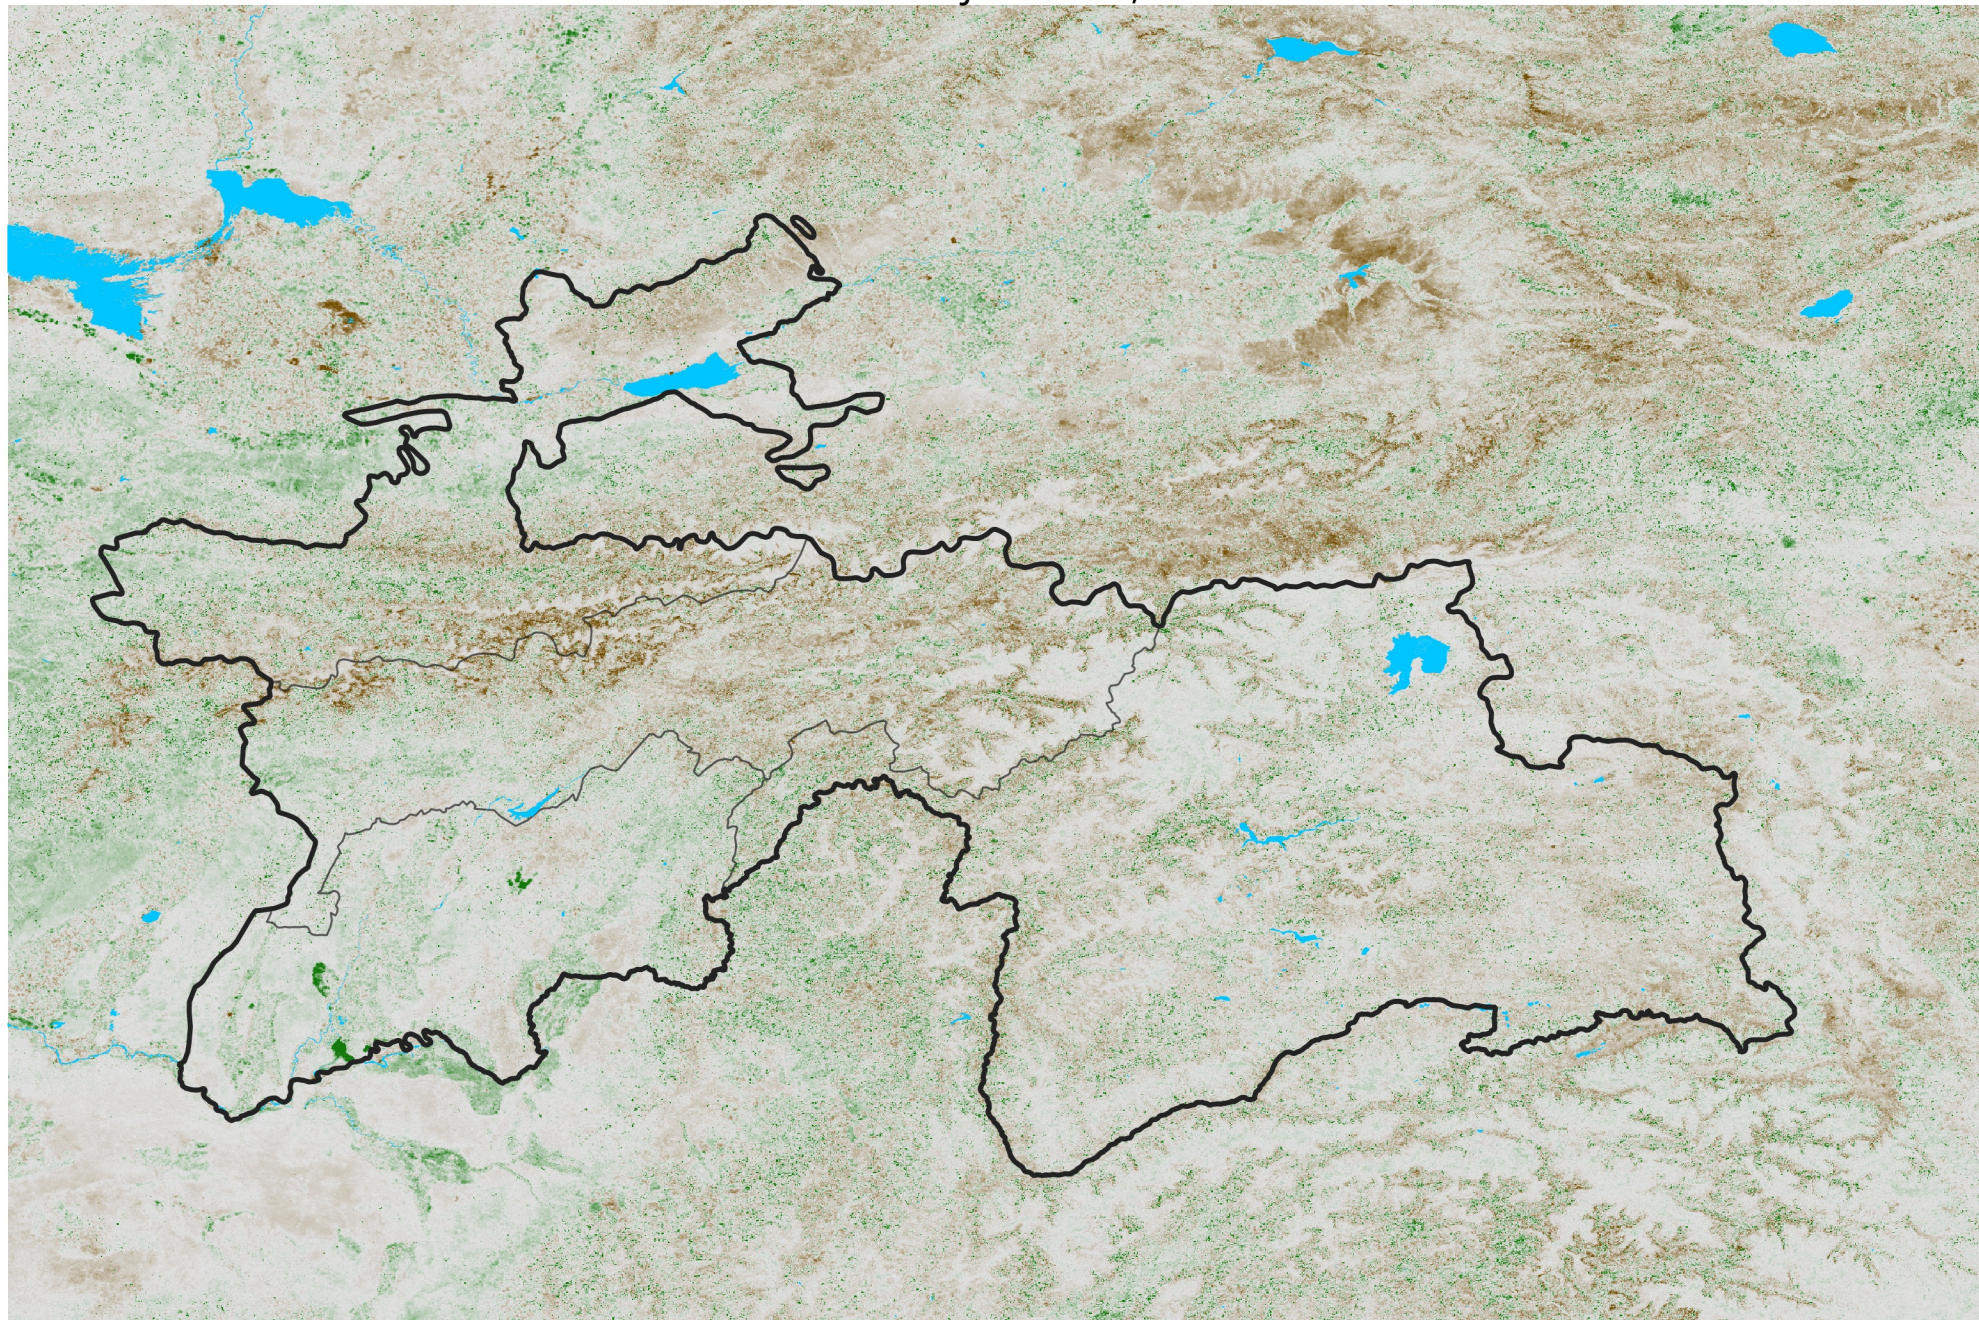

Tajikistan NDVI Anomaly

2020 minus Mean (2012 - 2021)

Period 38 / Jul 01 - 10, 2020

NDVI Anomaly

< -0.3 -0.2 -0.1 -0.05 0.05 0.1 0.2 > 0.3

Negative

No Difference

Positive