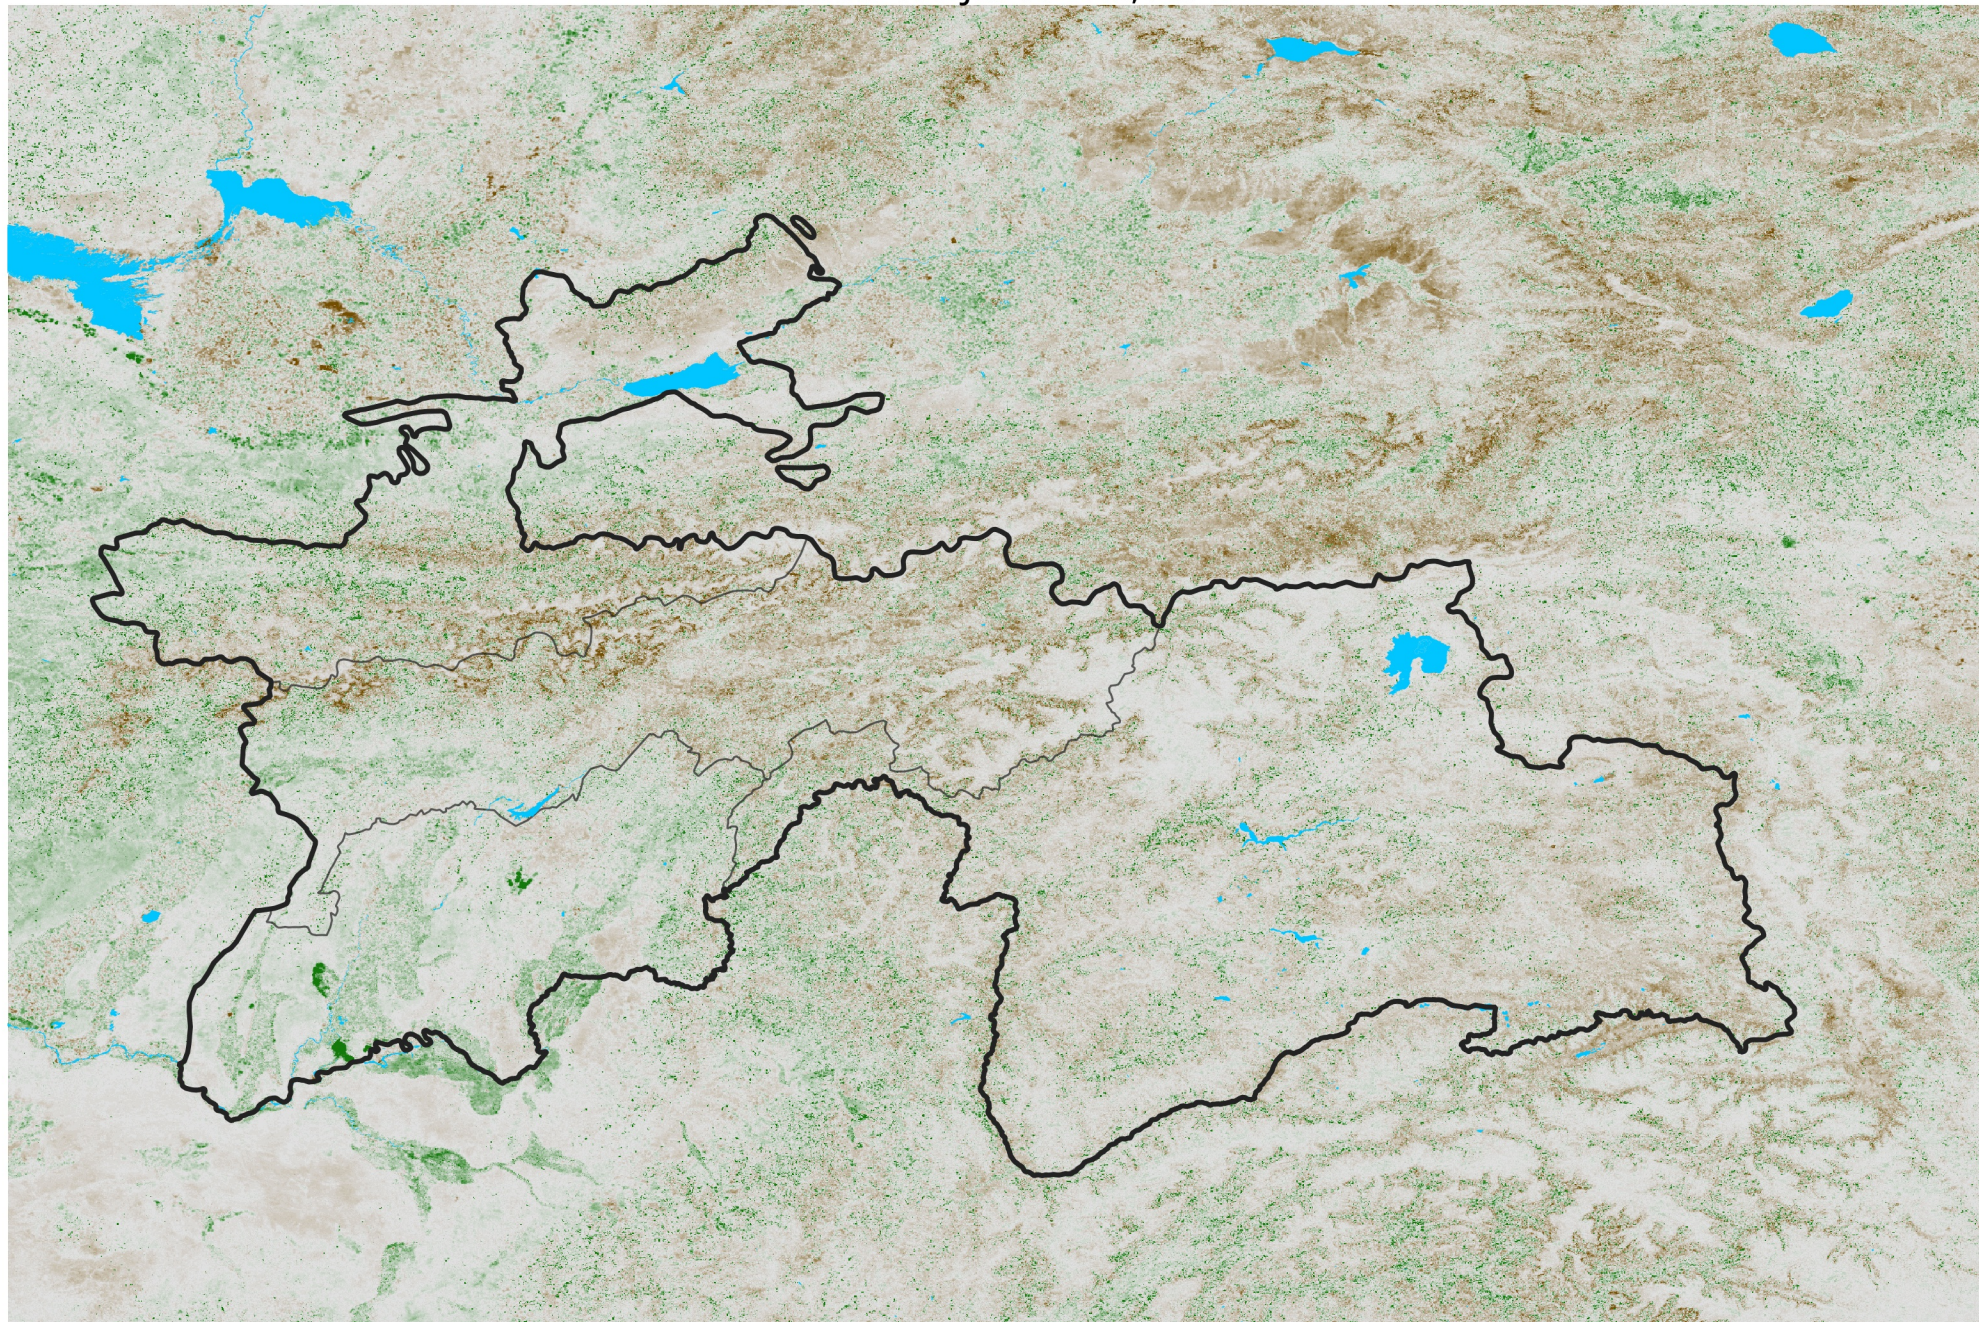

Tajikistan NDVI Anomaly

2020 minus Mean (2012 - 2021)

Period 40 / Jul 11 - 20, 2020

NDVI Anomaly

< -0.3 -0.2 -0.1 -0.05 0.05 0.1 0.2 > 0.3

Negative

No Difference

Positive