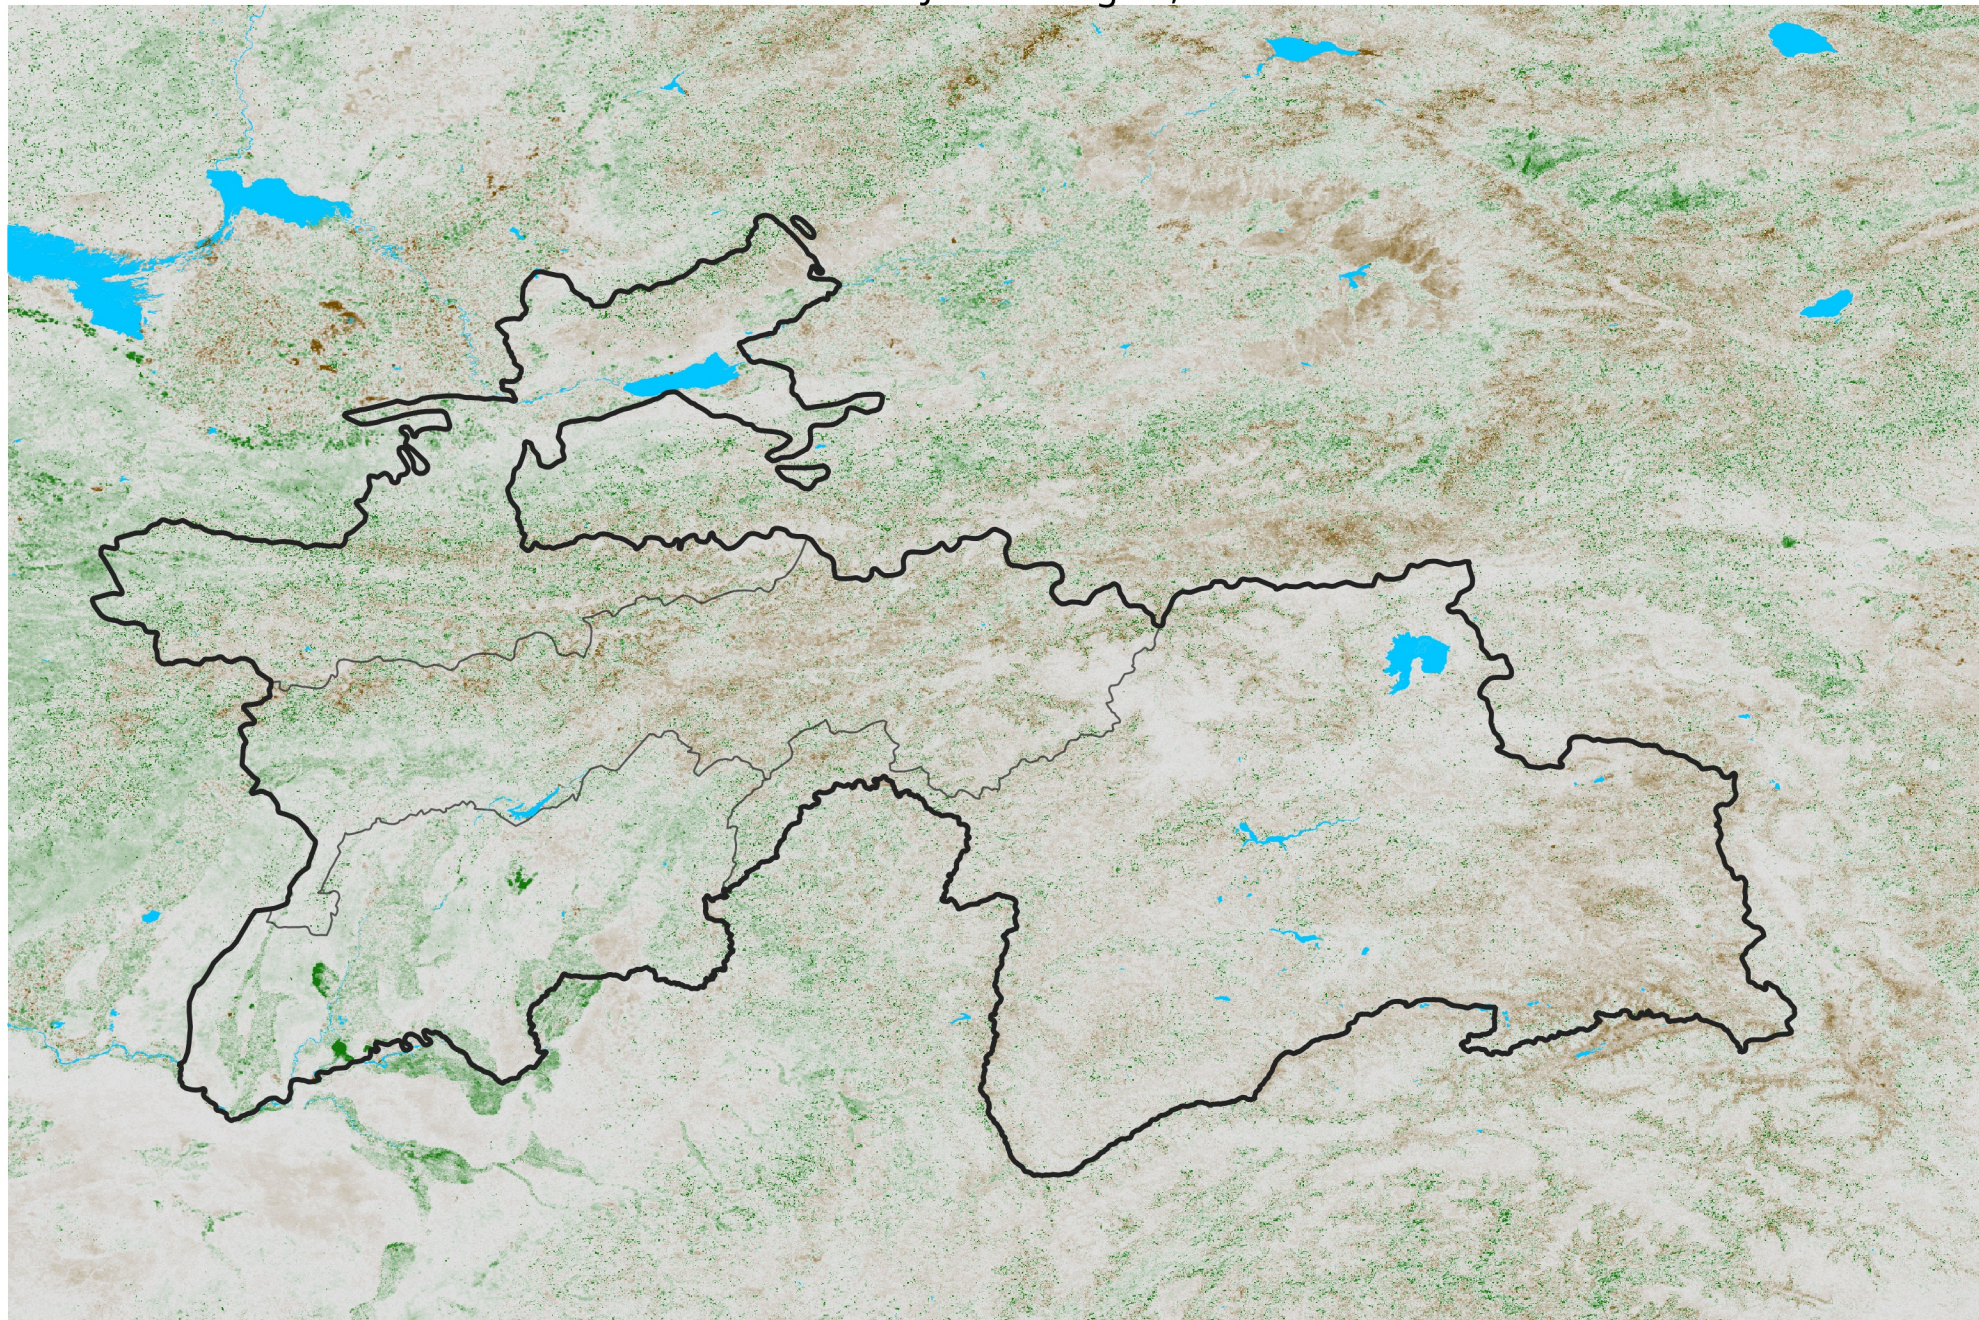

Tajikistan NDVI Anomaly

2020 minus Mean (2012 - 2021)

Period 43 / Jul 26 - Aug 05, 2020

NDVI Anomaly

< -0.3 -0.2 -0.1 -0.05 0.05 0.1 0.2 > 0.3

Negative

No Difference

Positive