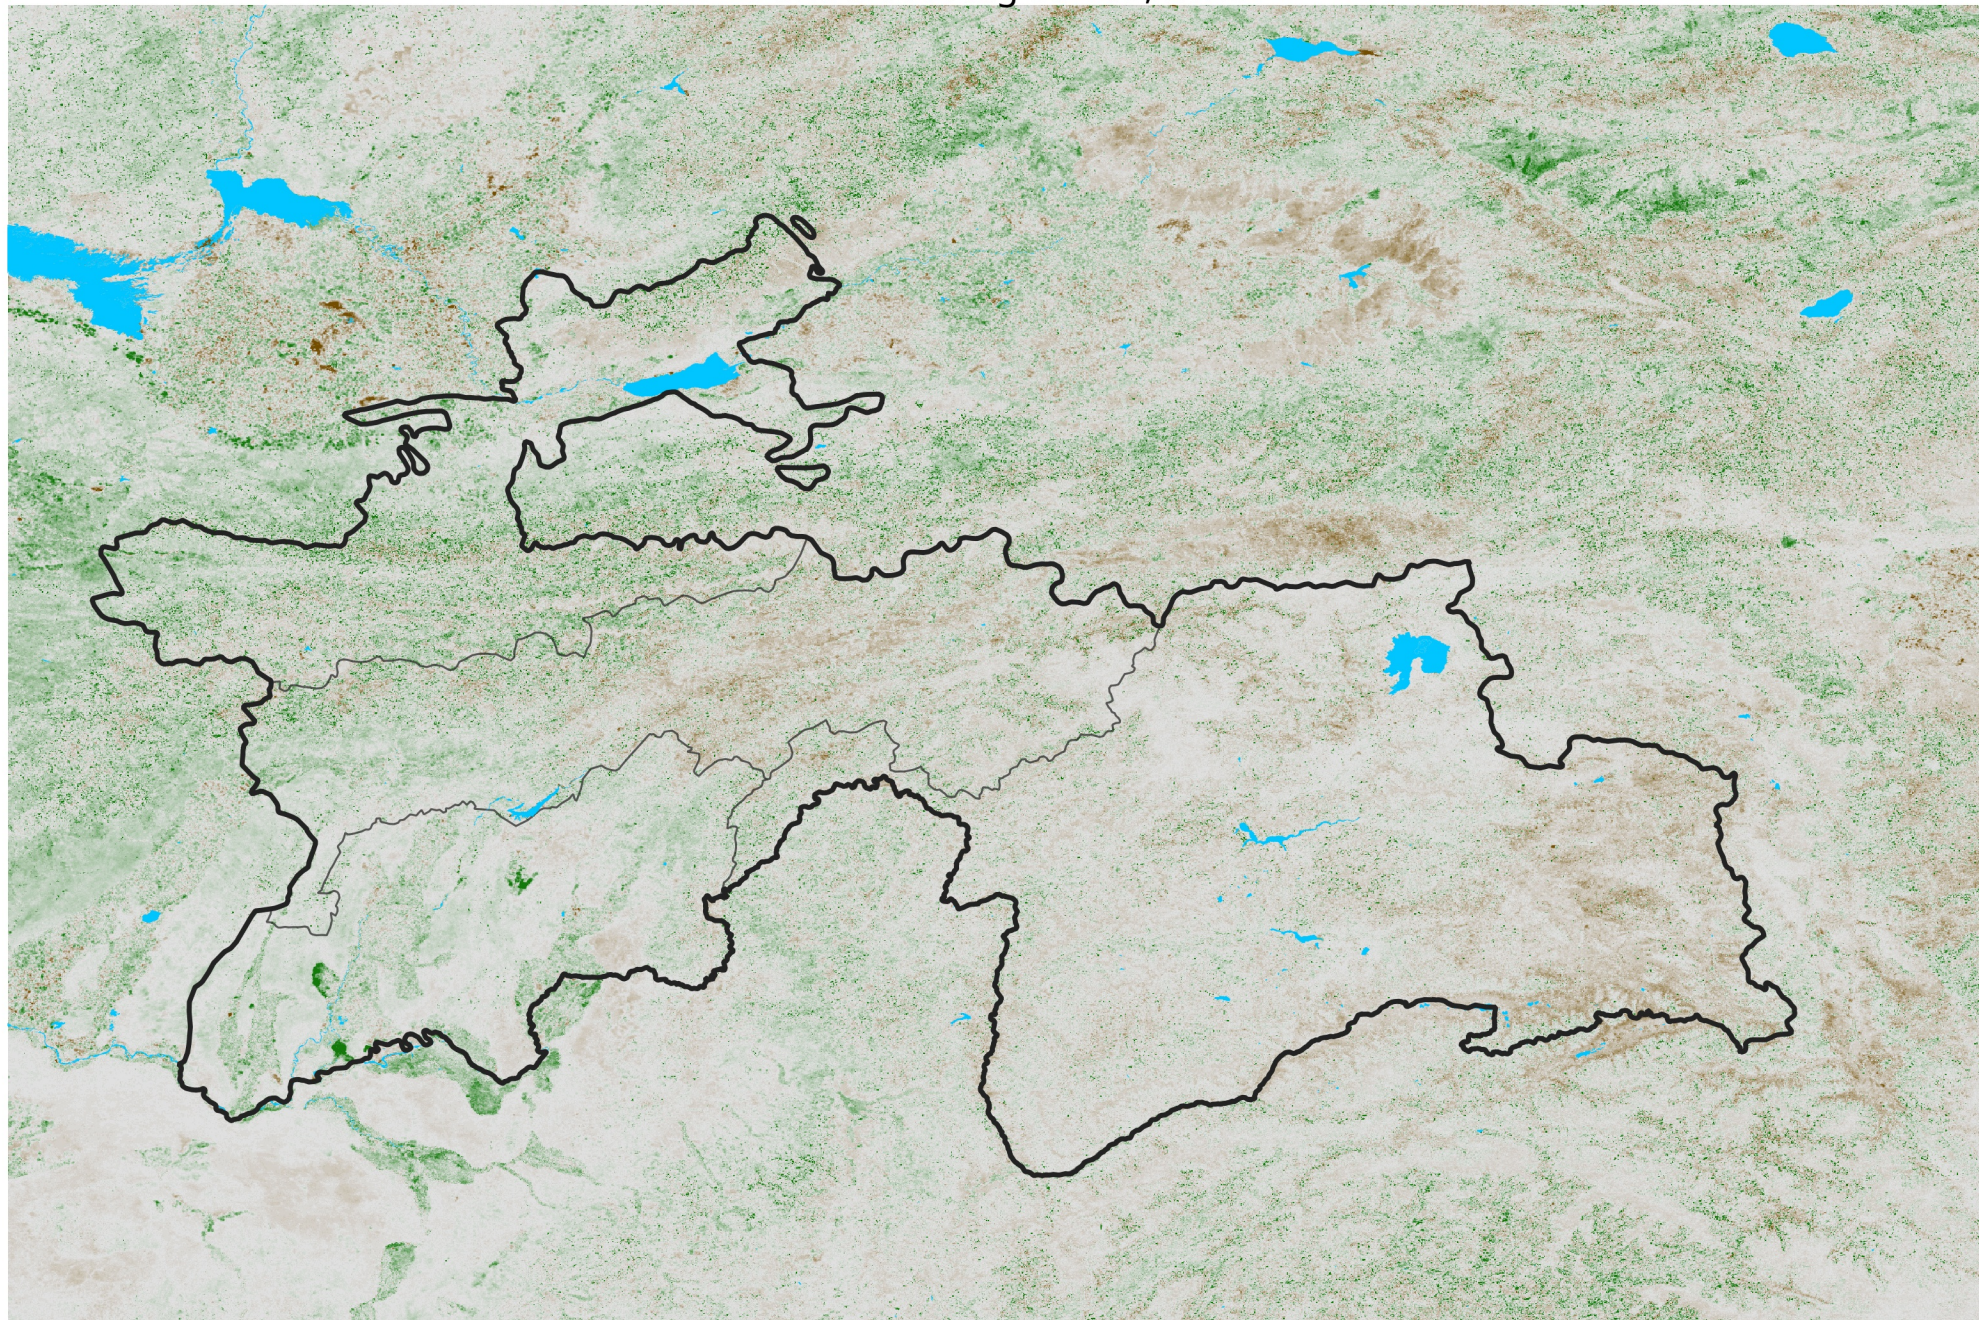

Tajikistan NDVI Anomaly

2020 minus Mean (2012 - 2021)

Period 45 / Aug 06 - 15, 2020

NDVI Anomaly

< -0.3 -0.2 -0.1 -0.05 0.05 0.1 0.2 > 0.3

Negative

No Difference

Positive