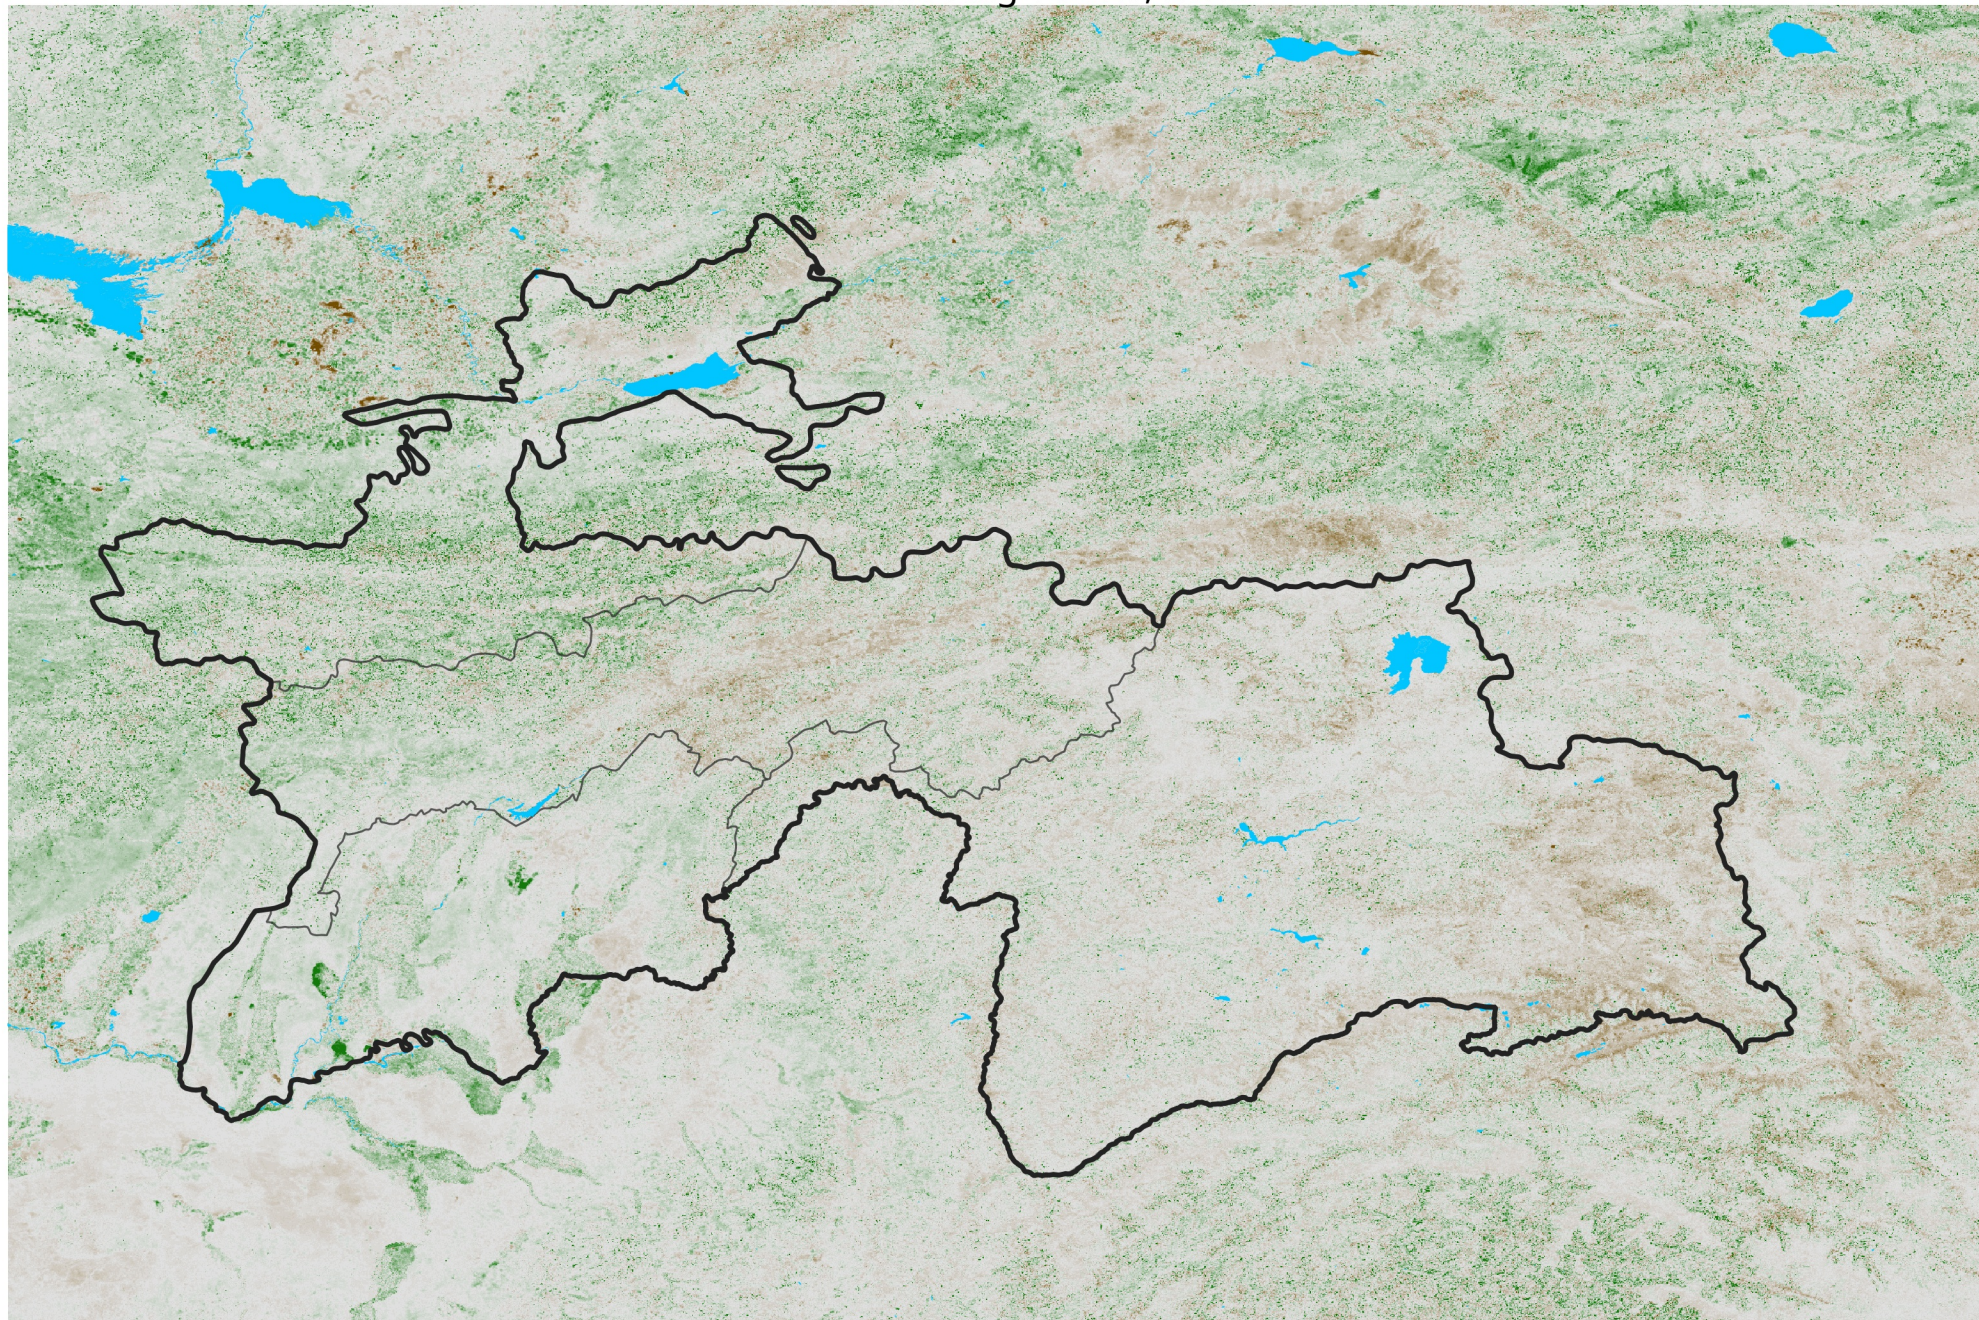

# Tajikistan NDVI Anomaly

2020 minus Mean (2012 - 2021)

Period 46 / Aug 11 - 20, 2020

## NDVI Anomaly

< -0.3   -0.2   -0.1   -0.05   0.05   0.1   0.2   > 0.3

Negative

No Difference

Positive