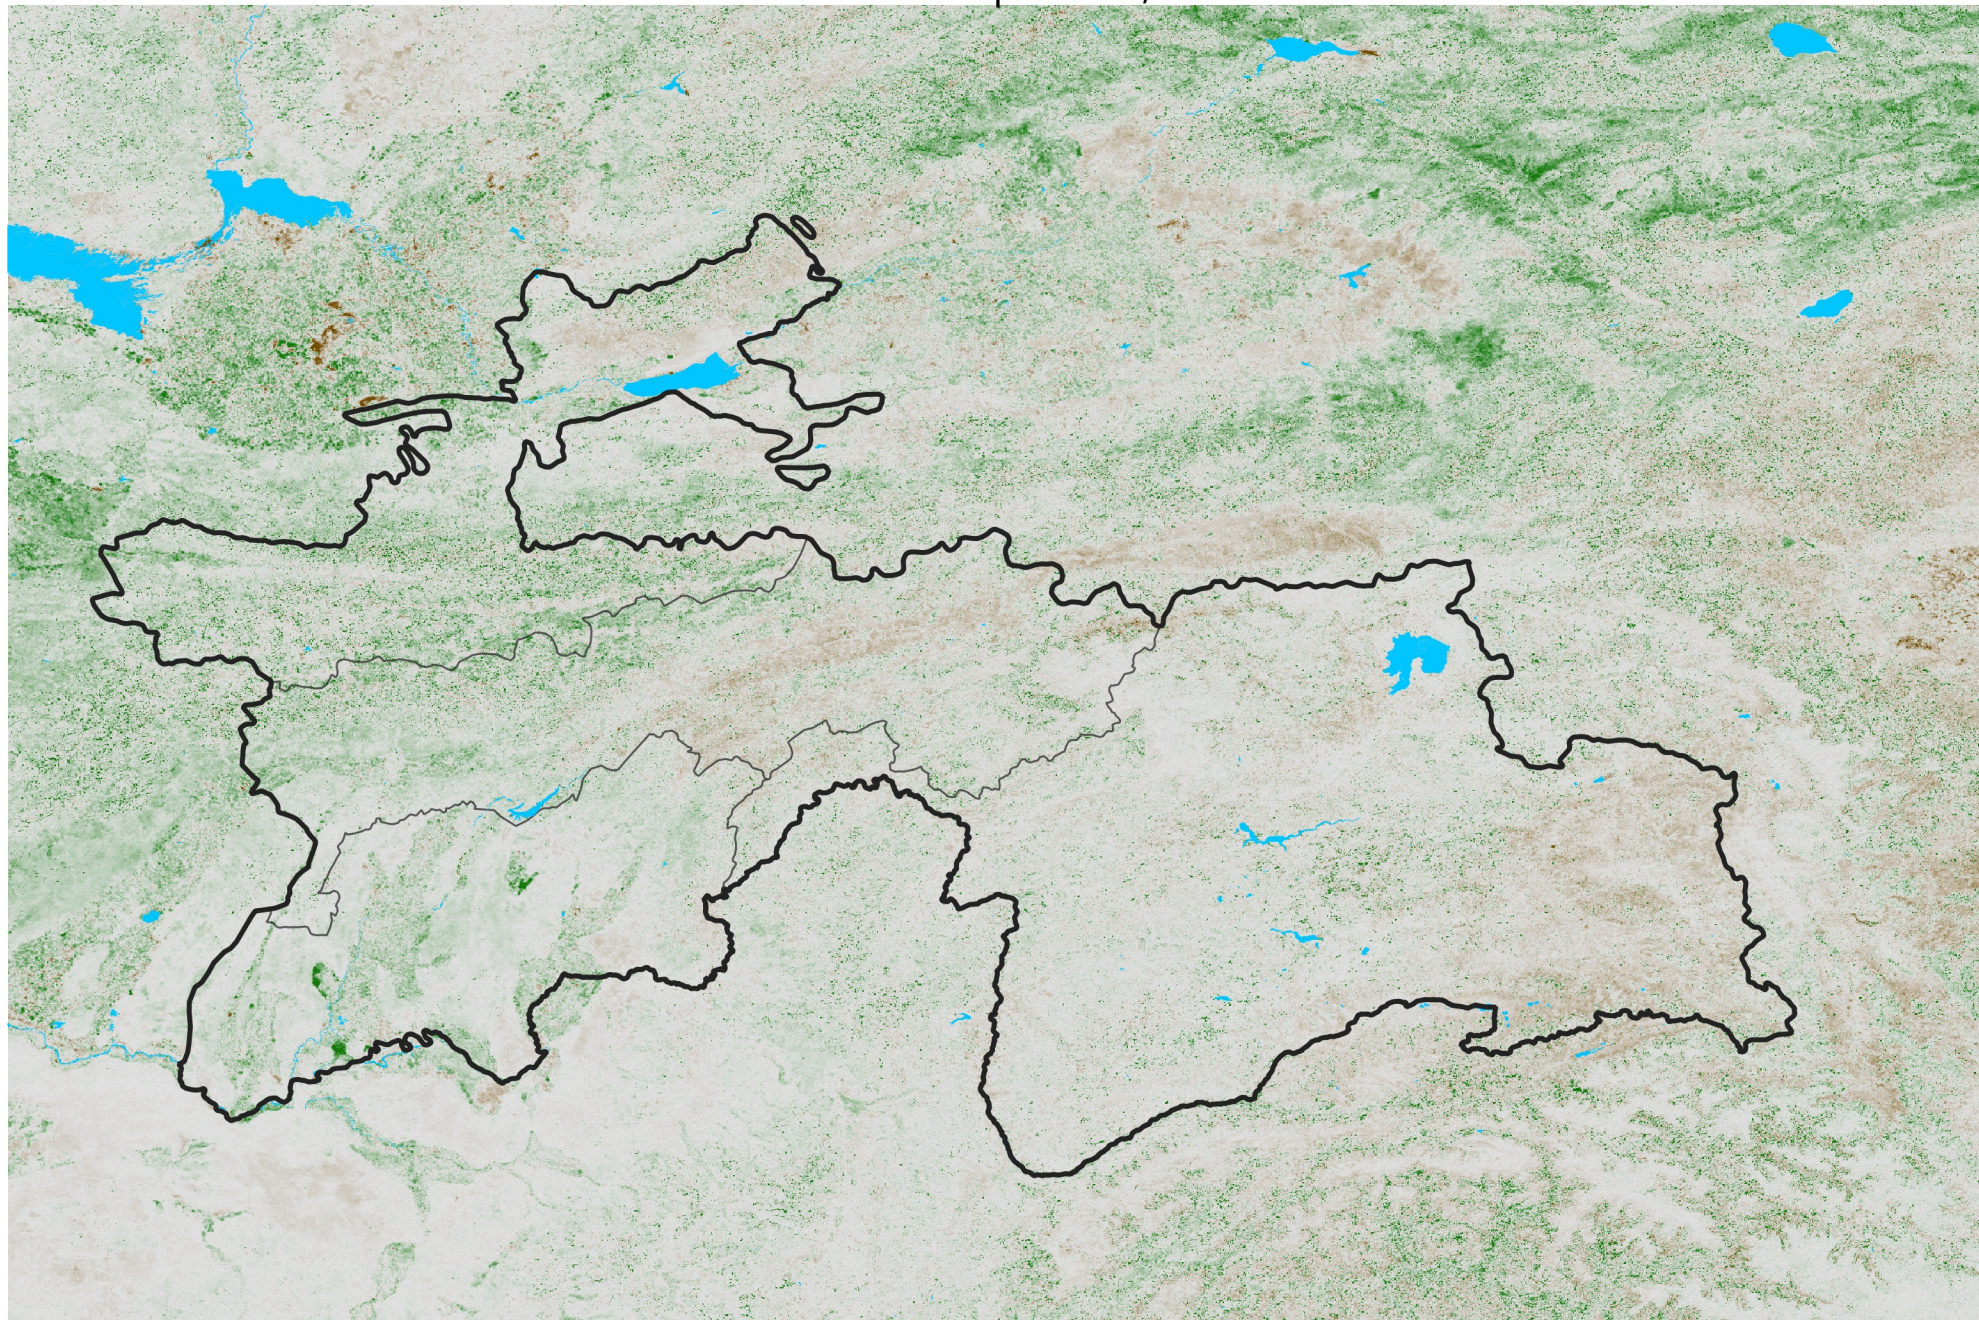

Tajikistan NDVI Anomaly

2020 minus Mean (2012 - 2021)

Period 51 / Sep 06 - 15, 2020

NDVI Anomaly

< -0.3 -0.2 -0.1 -0.05 0.05 0.1 0.2 > 0.3

Negative

No Difference

Positive