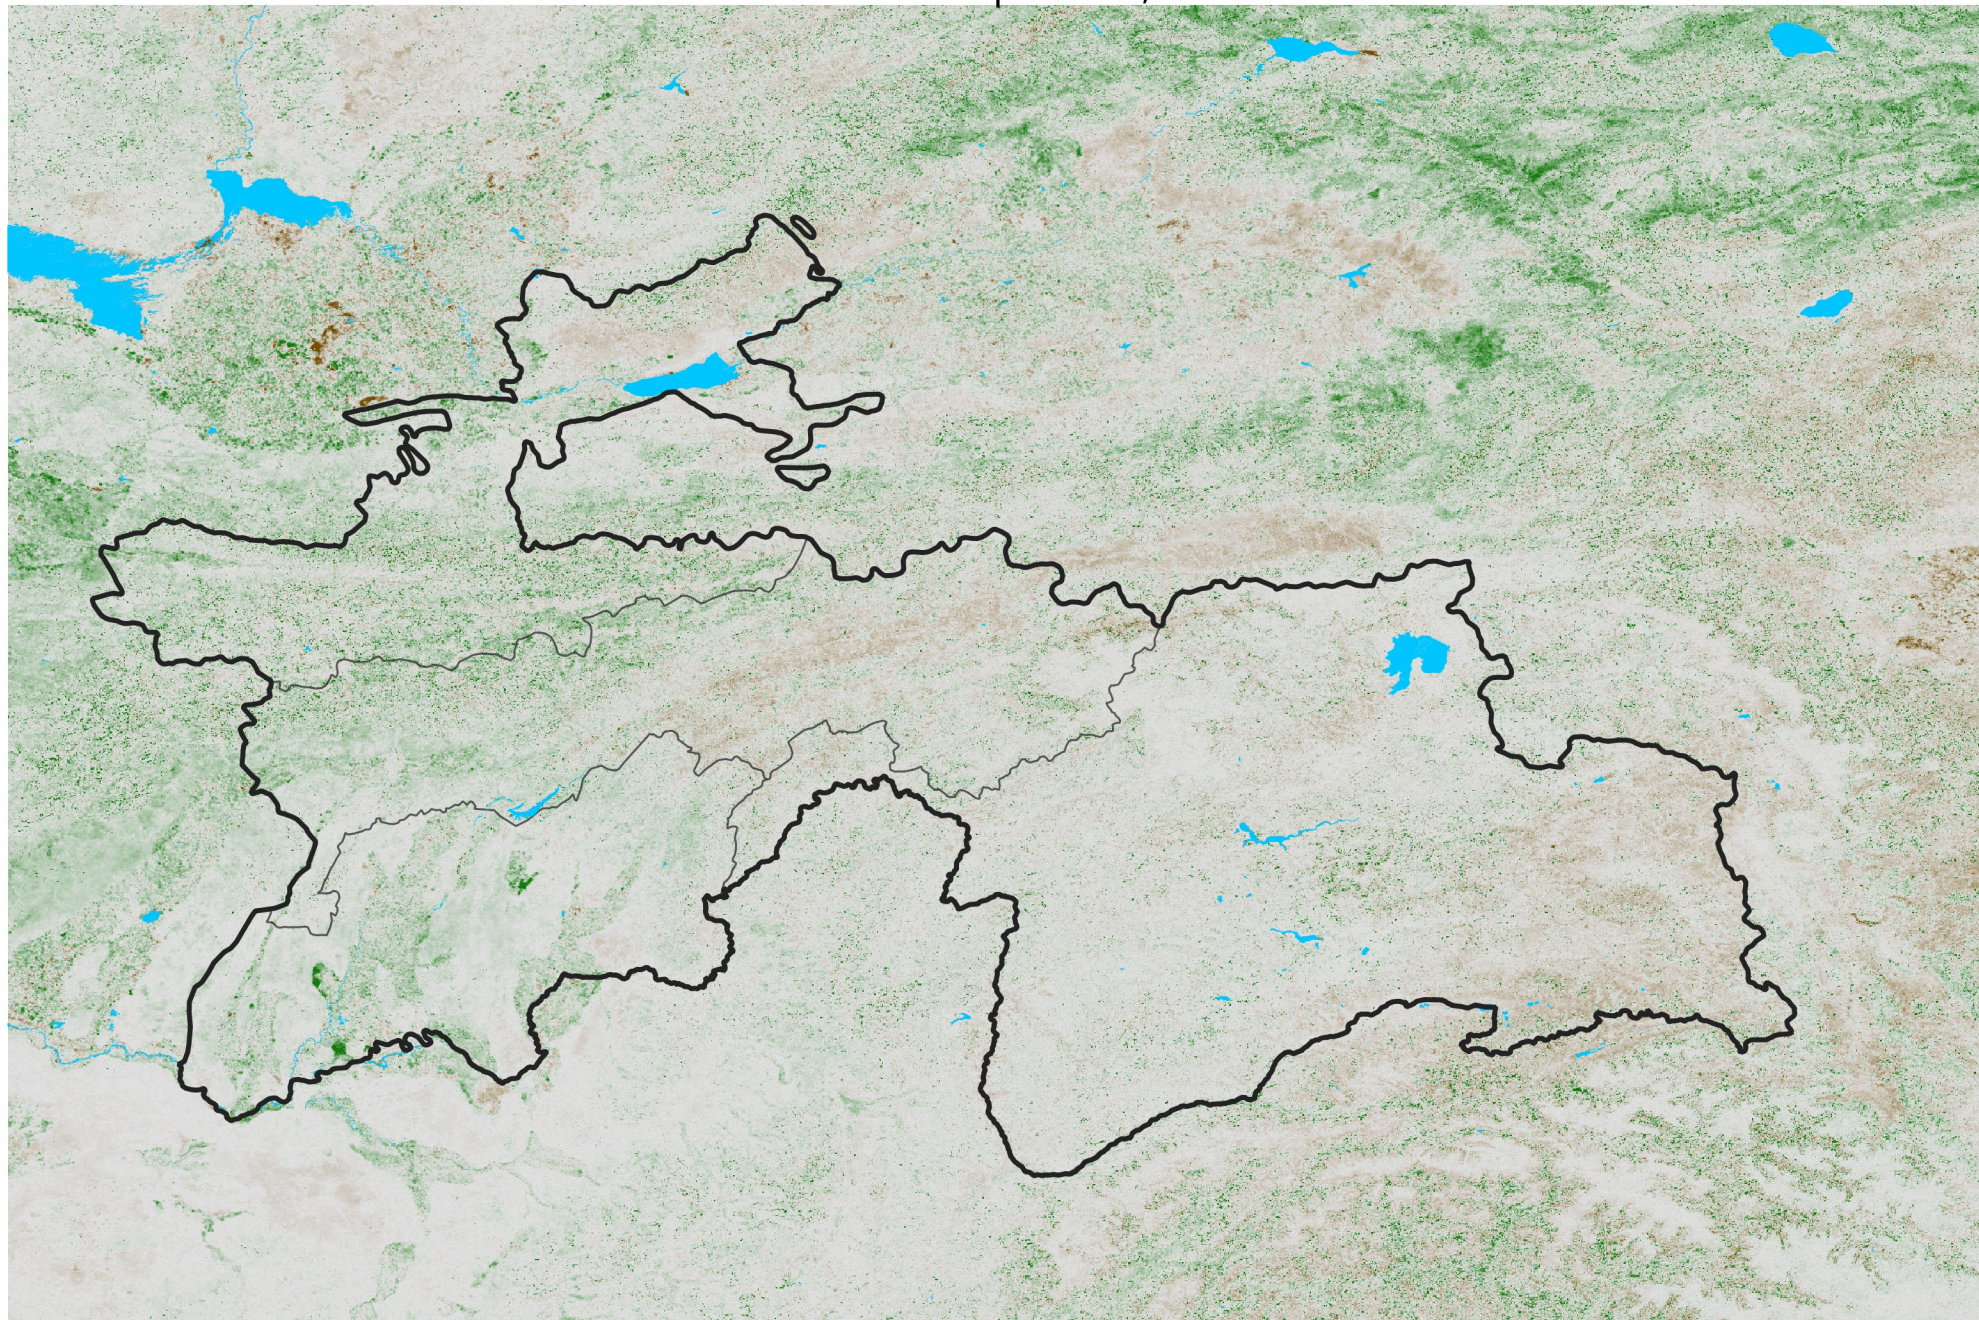

Tajikistan NDVI Anomaly

2020 minus Mean (2012 - 2021)

Period 52 / Sep 11 - 20, 2020

NDVI Anomaly

< -0.3 -0.2 -0.1 -0.05 0.05 0.1 0.2 > 0.3

Negative

No Difference

Positive