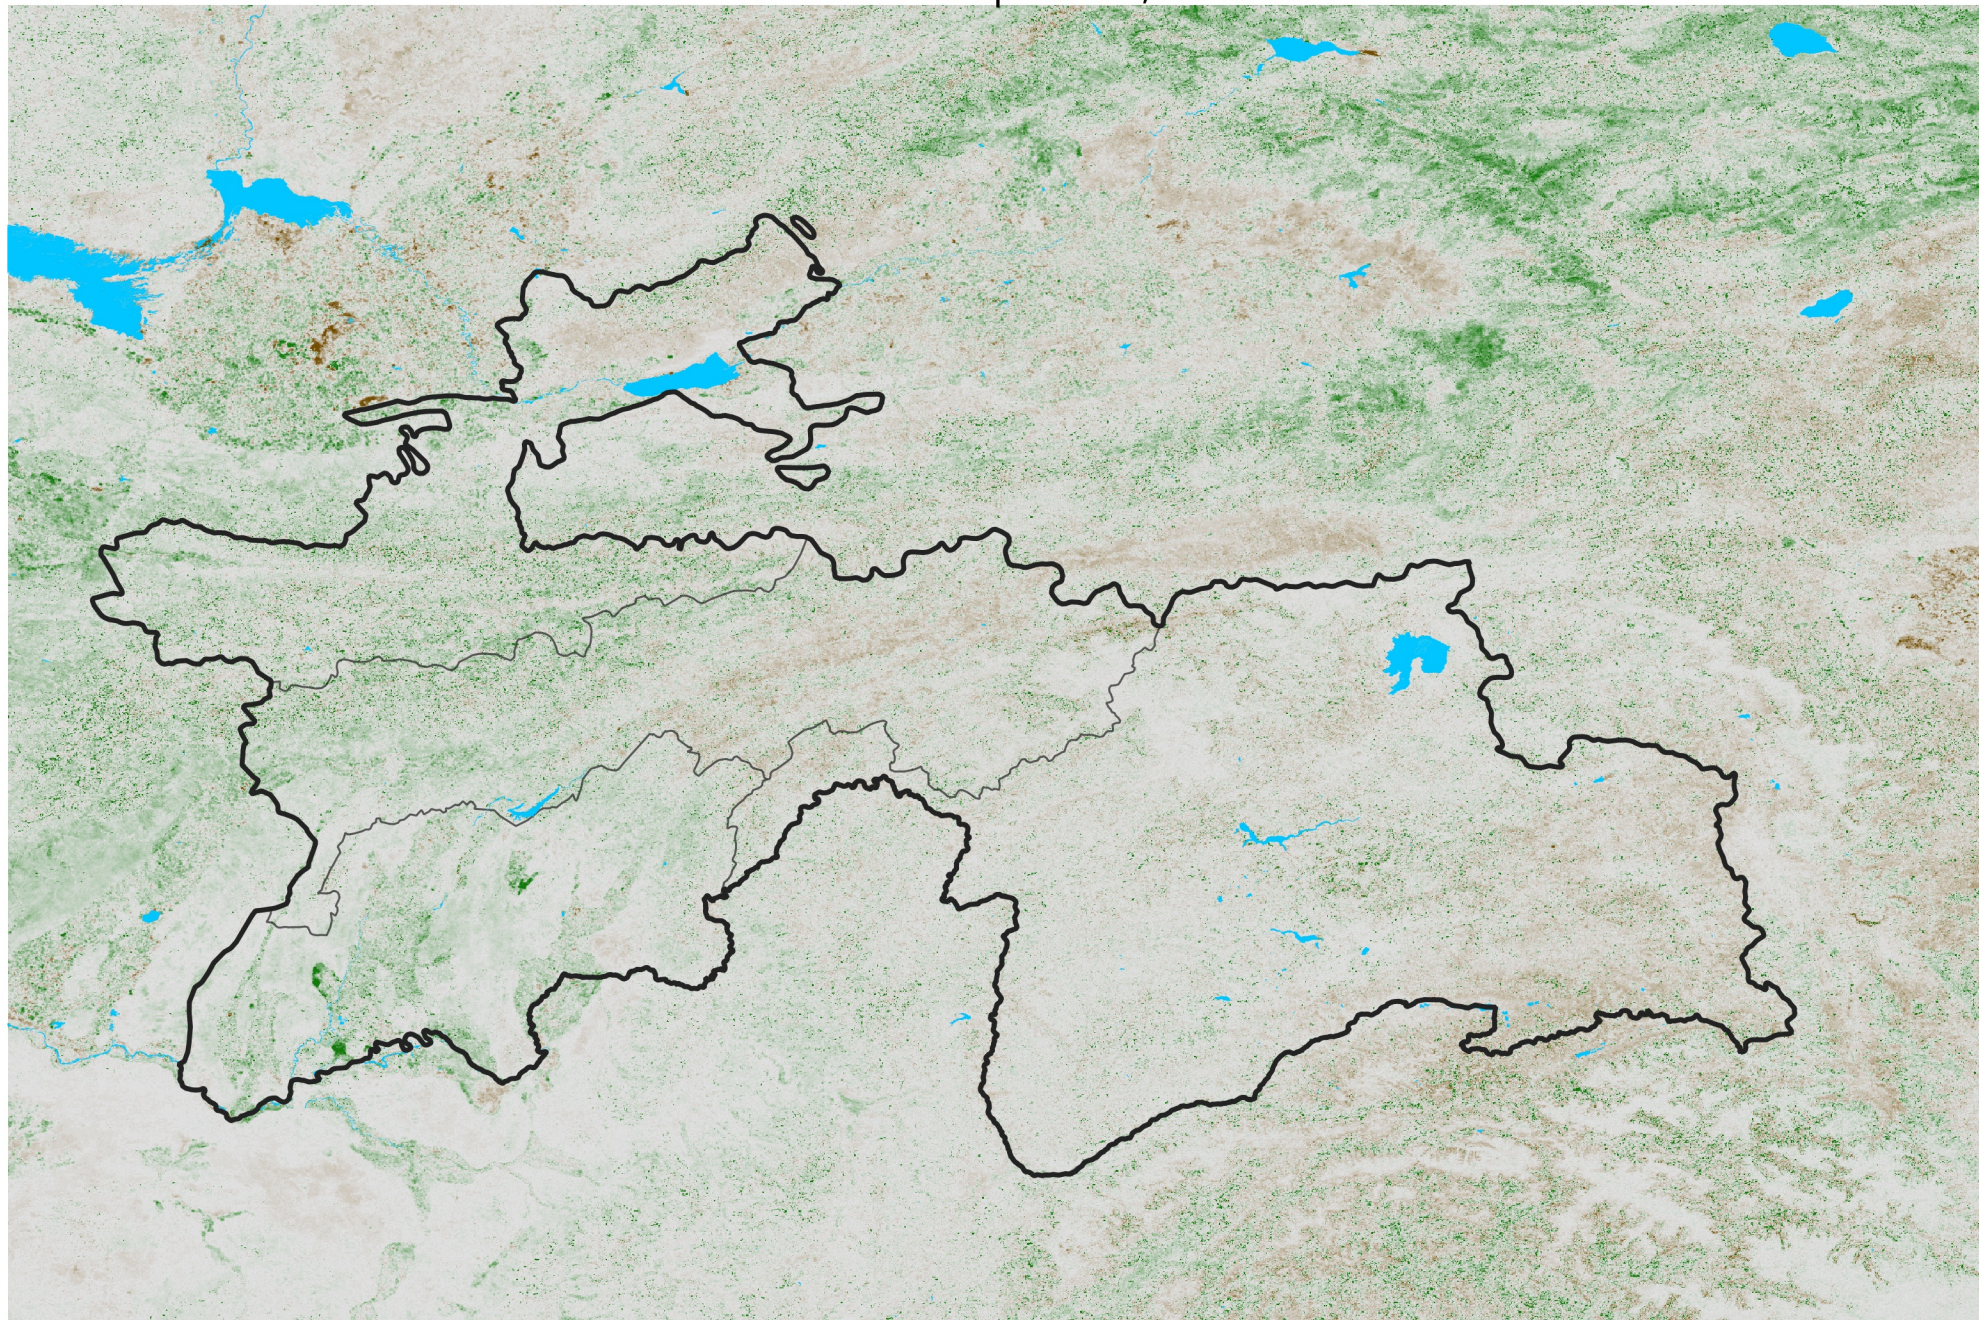

Tajikistan NDVI Anomaly

2020 minus Mean (2012 - 2021)

Period 53 / Sep 16 - 25, 2020

NDVI Anomaly

< -0.3 -0.2 -0.1 -0.05 0.05 0.1 0.2 > 0.3

Negative

No Difference

Positive