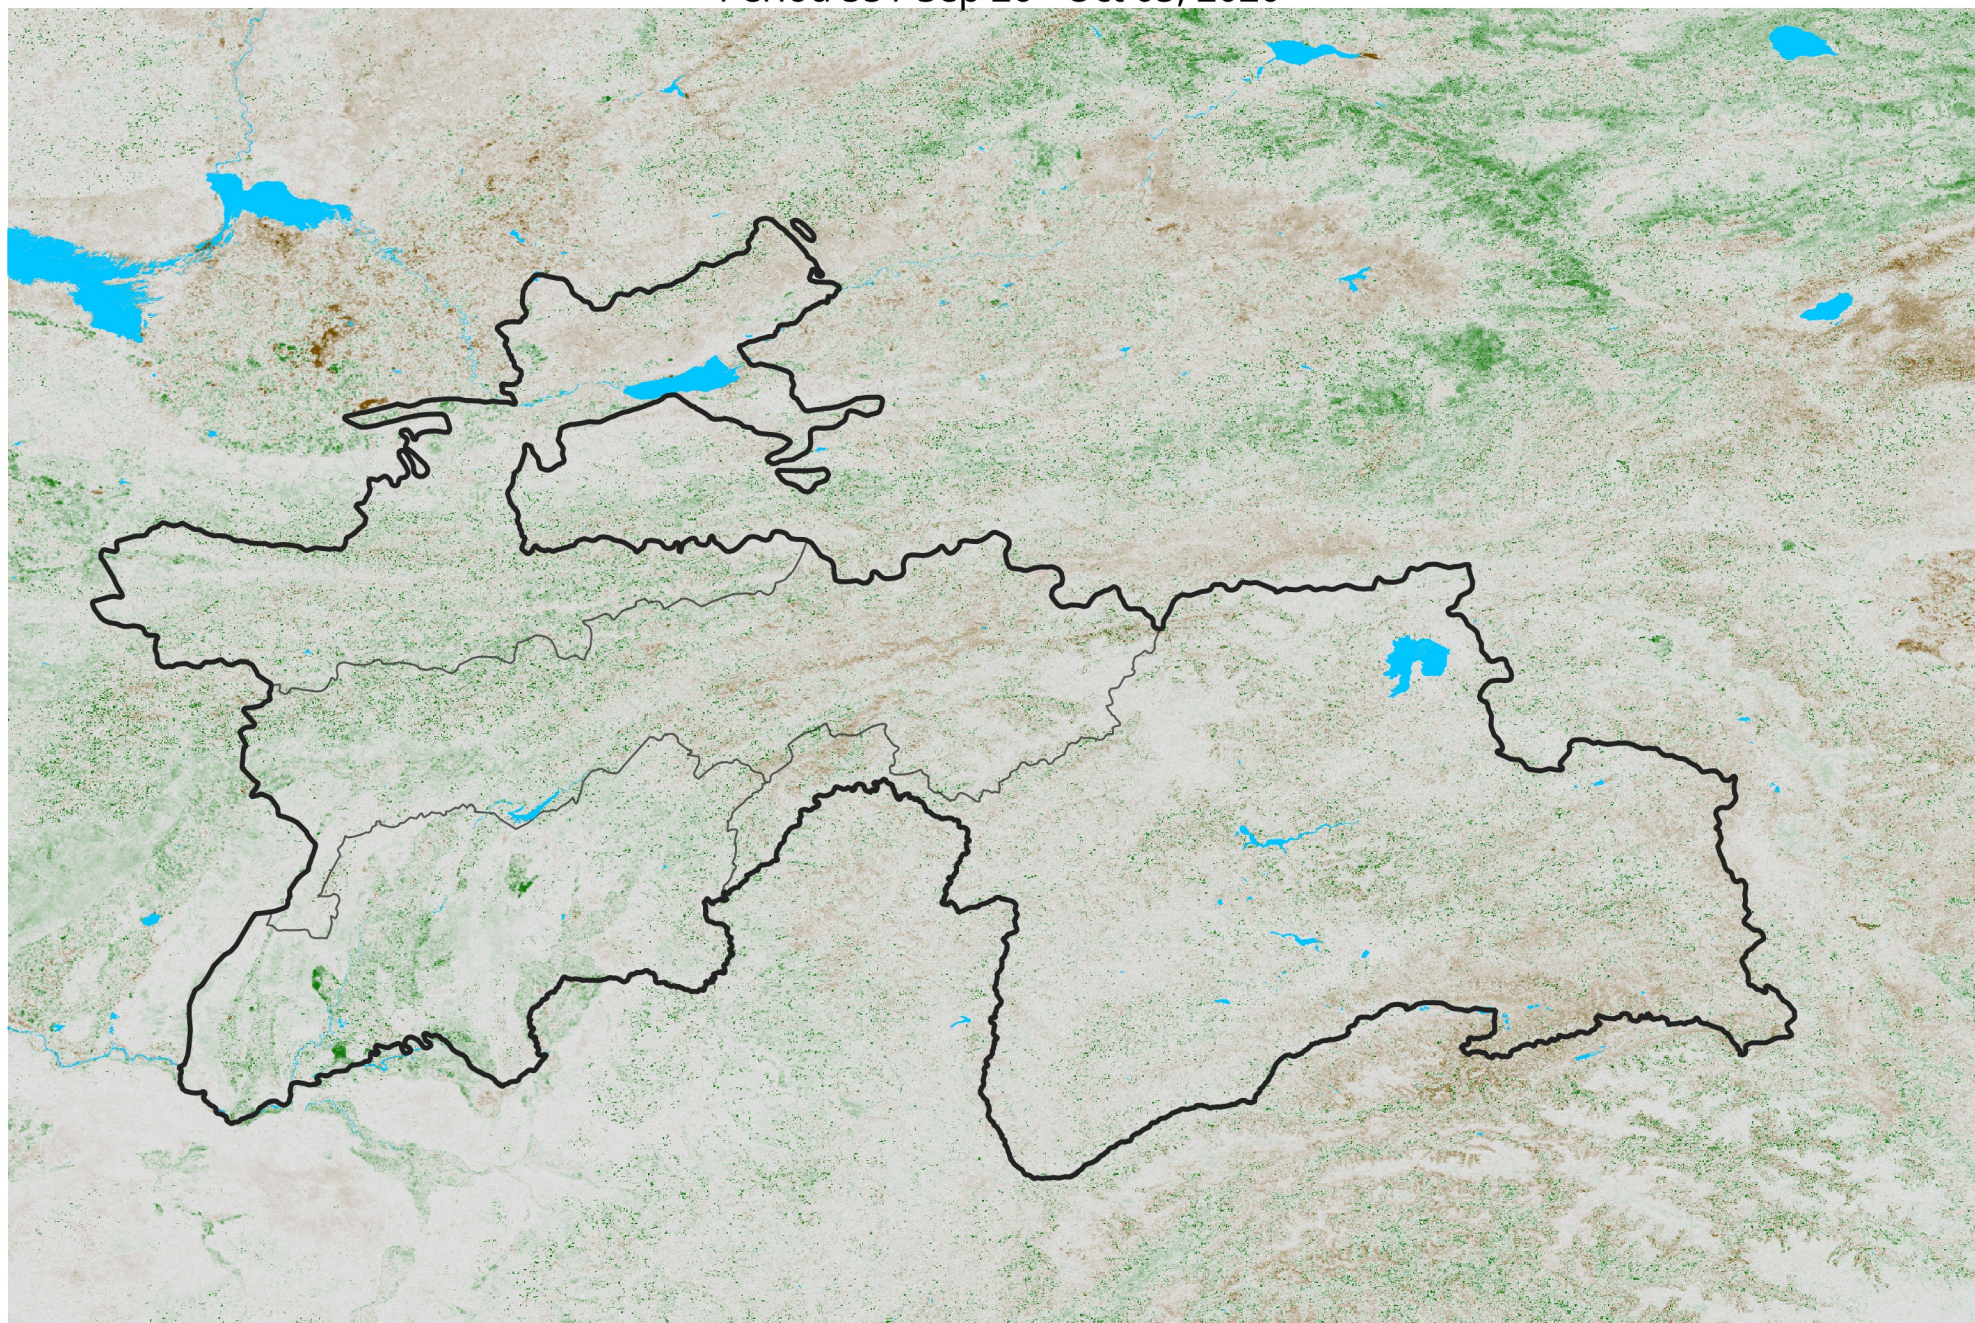

Tajikistan NDVI Anomaly

2020 minus Mean (2012 - 2021)

Period 55 / Sep 26 - Oct 05, 2020

NDVI Anomaly

< -0.3 -0.2 -0.1 -0.05 0.05 0.1 0.2 > 0.3

Negative

No Difference

Positive