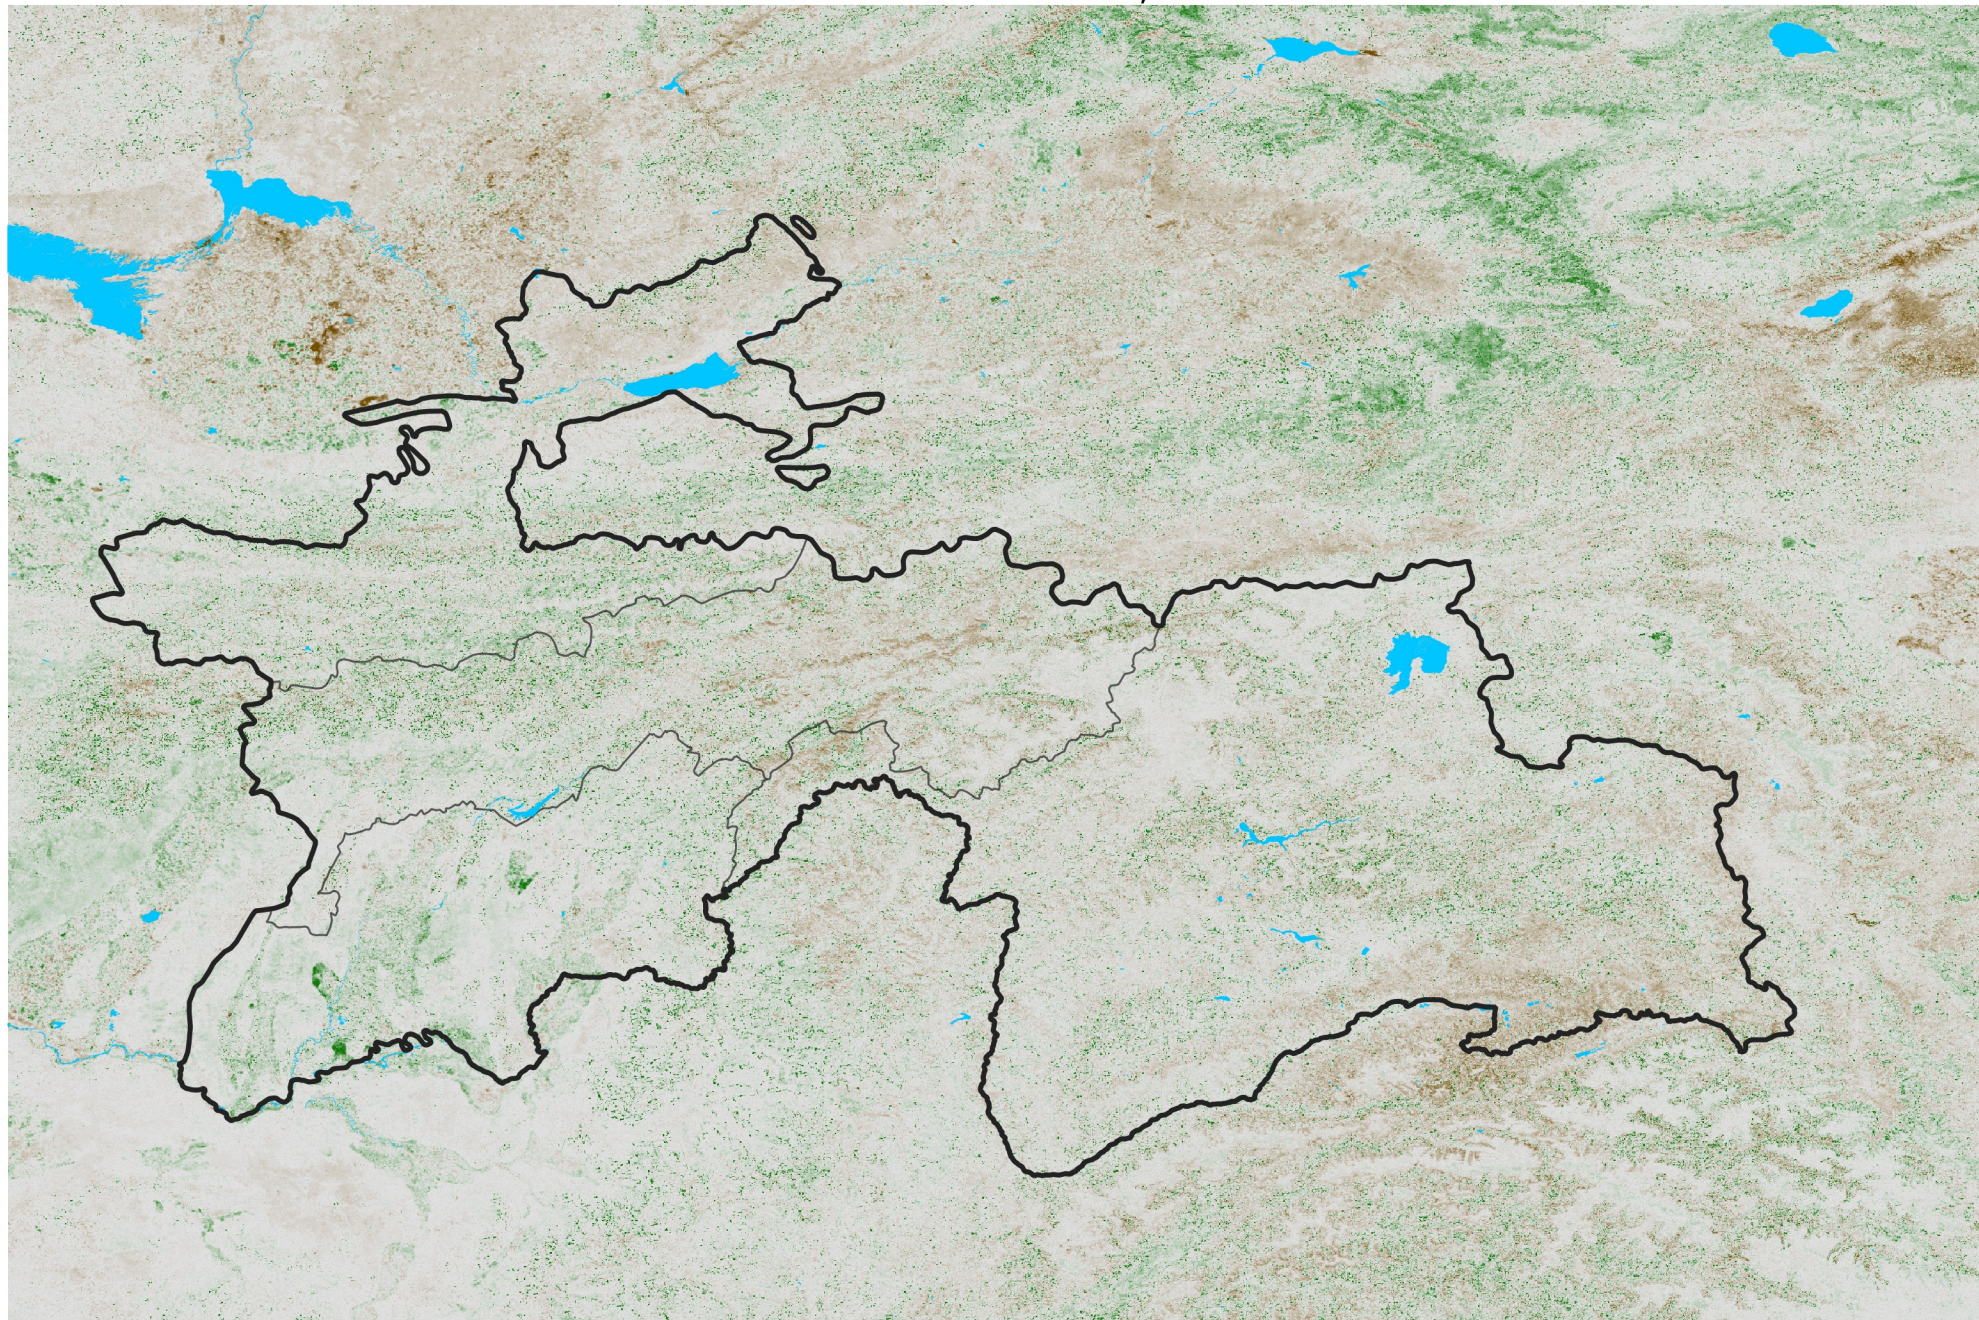

Tajikistan NDVI Anomaly

2020 minus Mean (2012 - 2021)

Period 56 / Oct 01 - 10, 2020

NDVI Anomaly

< -0.3 -0.2 -0.1 -0.05 0.05 0.1 0.2 > 0.3

Negative

No Difference

Positive