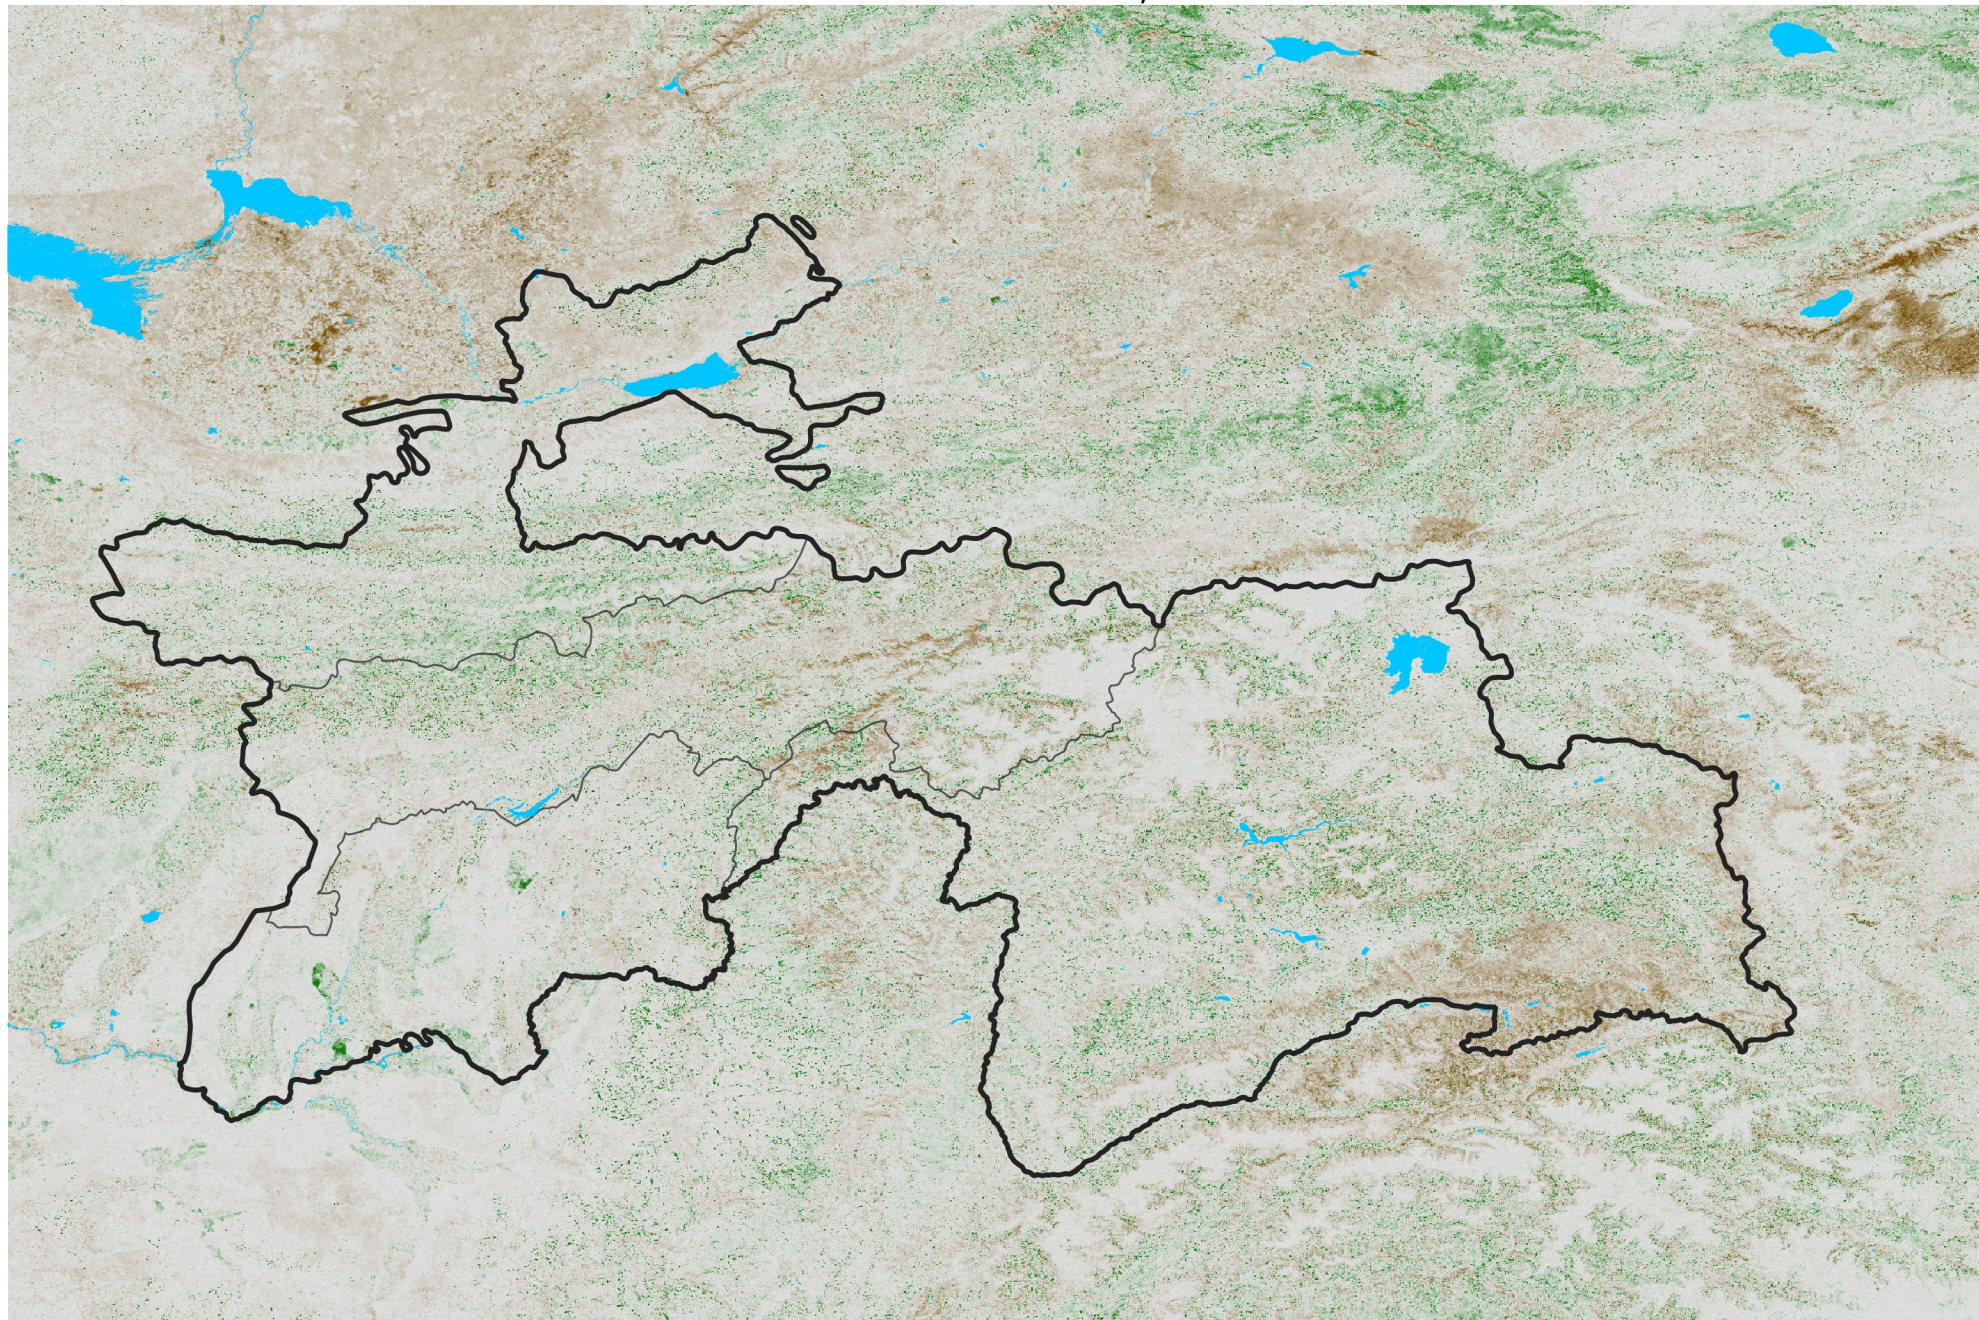

Tajikistan NDVI Anomaly

2020 minus Mean (2012 - 2021)

Period 58 / Oct 11 - 20, 2020

NDVI Anomaly

< -0.3 -0.2 -0.1 -0.05 0.05 0.1 0.2 > 0.3

Negative

No Difference

Positive