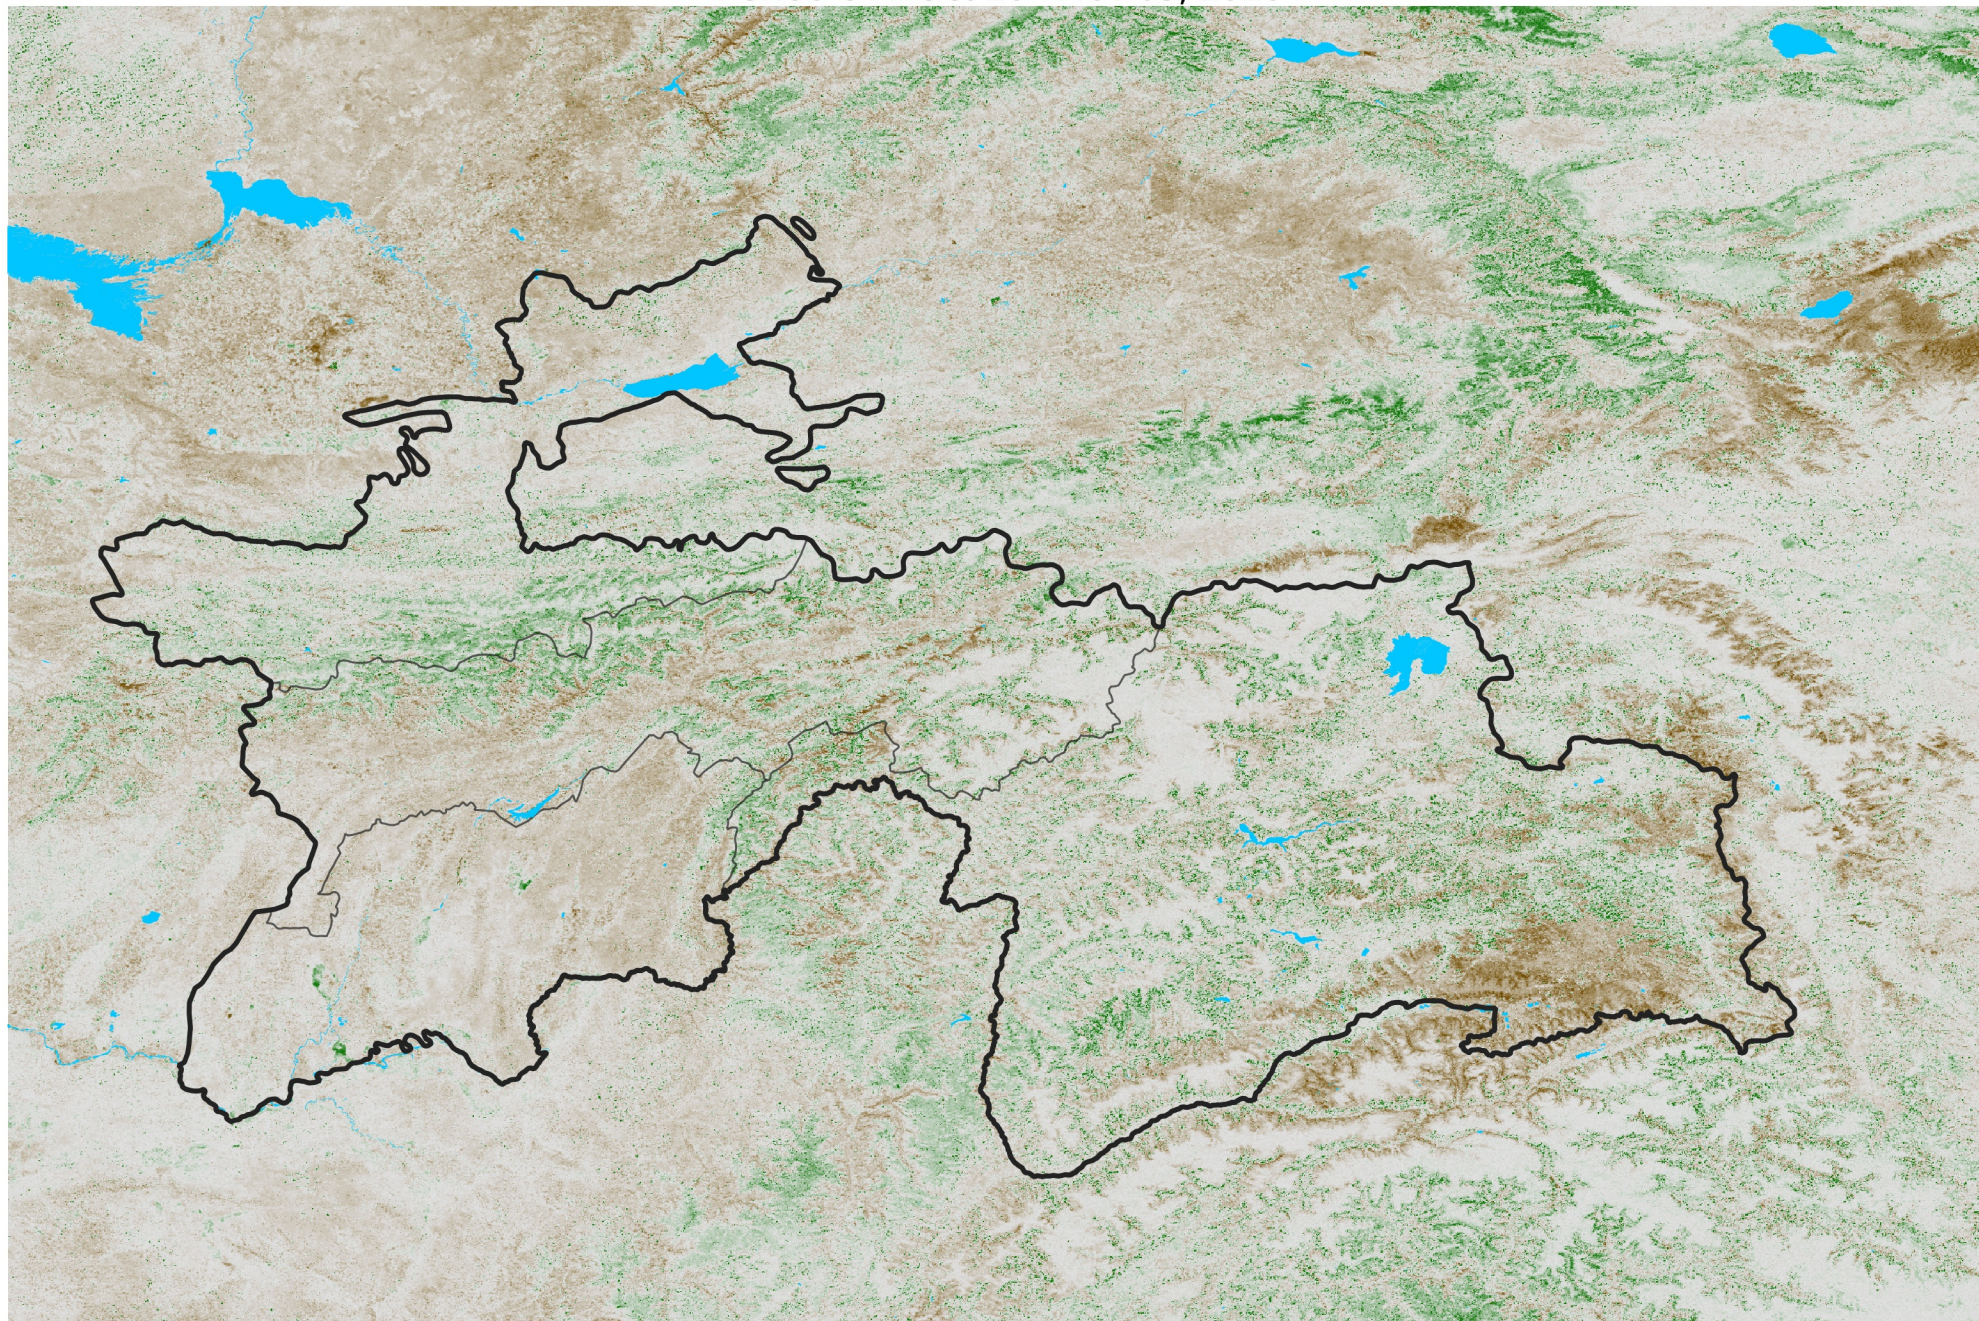

Tajikistan NDVI Anomaly

2020 minus Mean (2012 - 2021)

Period 61 / Oct 26 - Nov 05, 2020

NDVI Anomaly

< -0.3 -0.2 -0.1 -0.05 0.05 0.1 0.2 > 0.3

Negative

No Difference

Positive