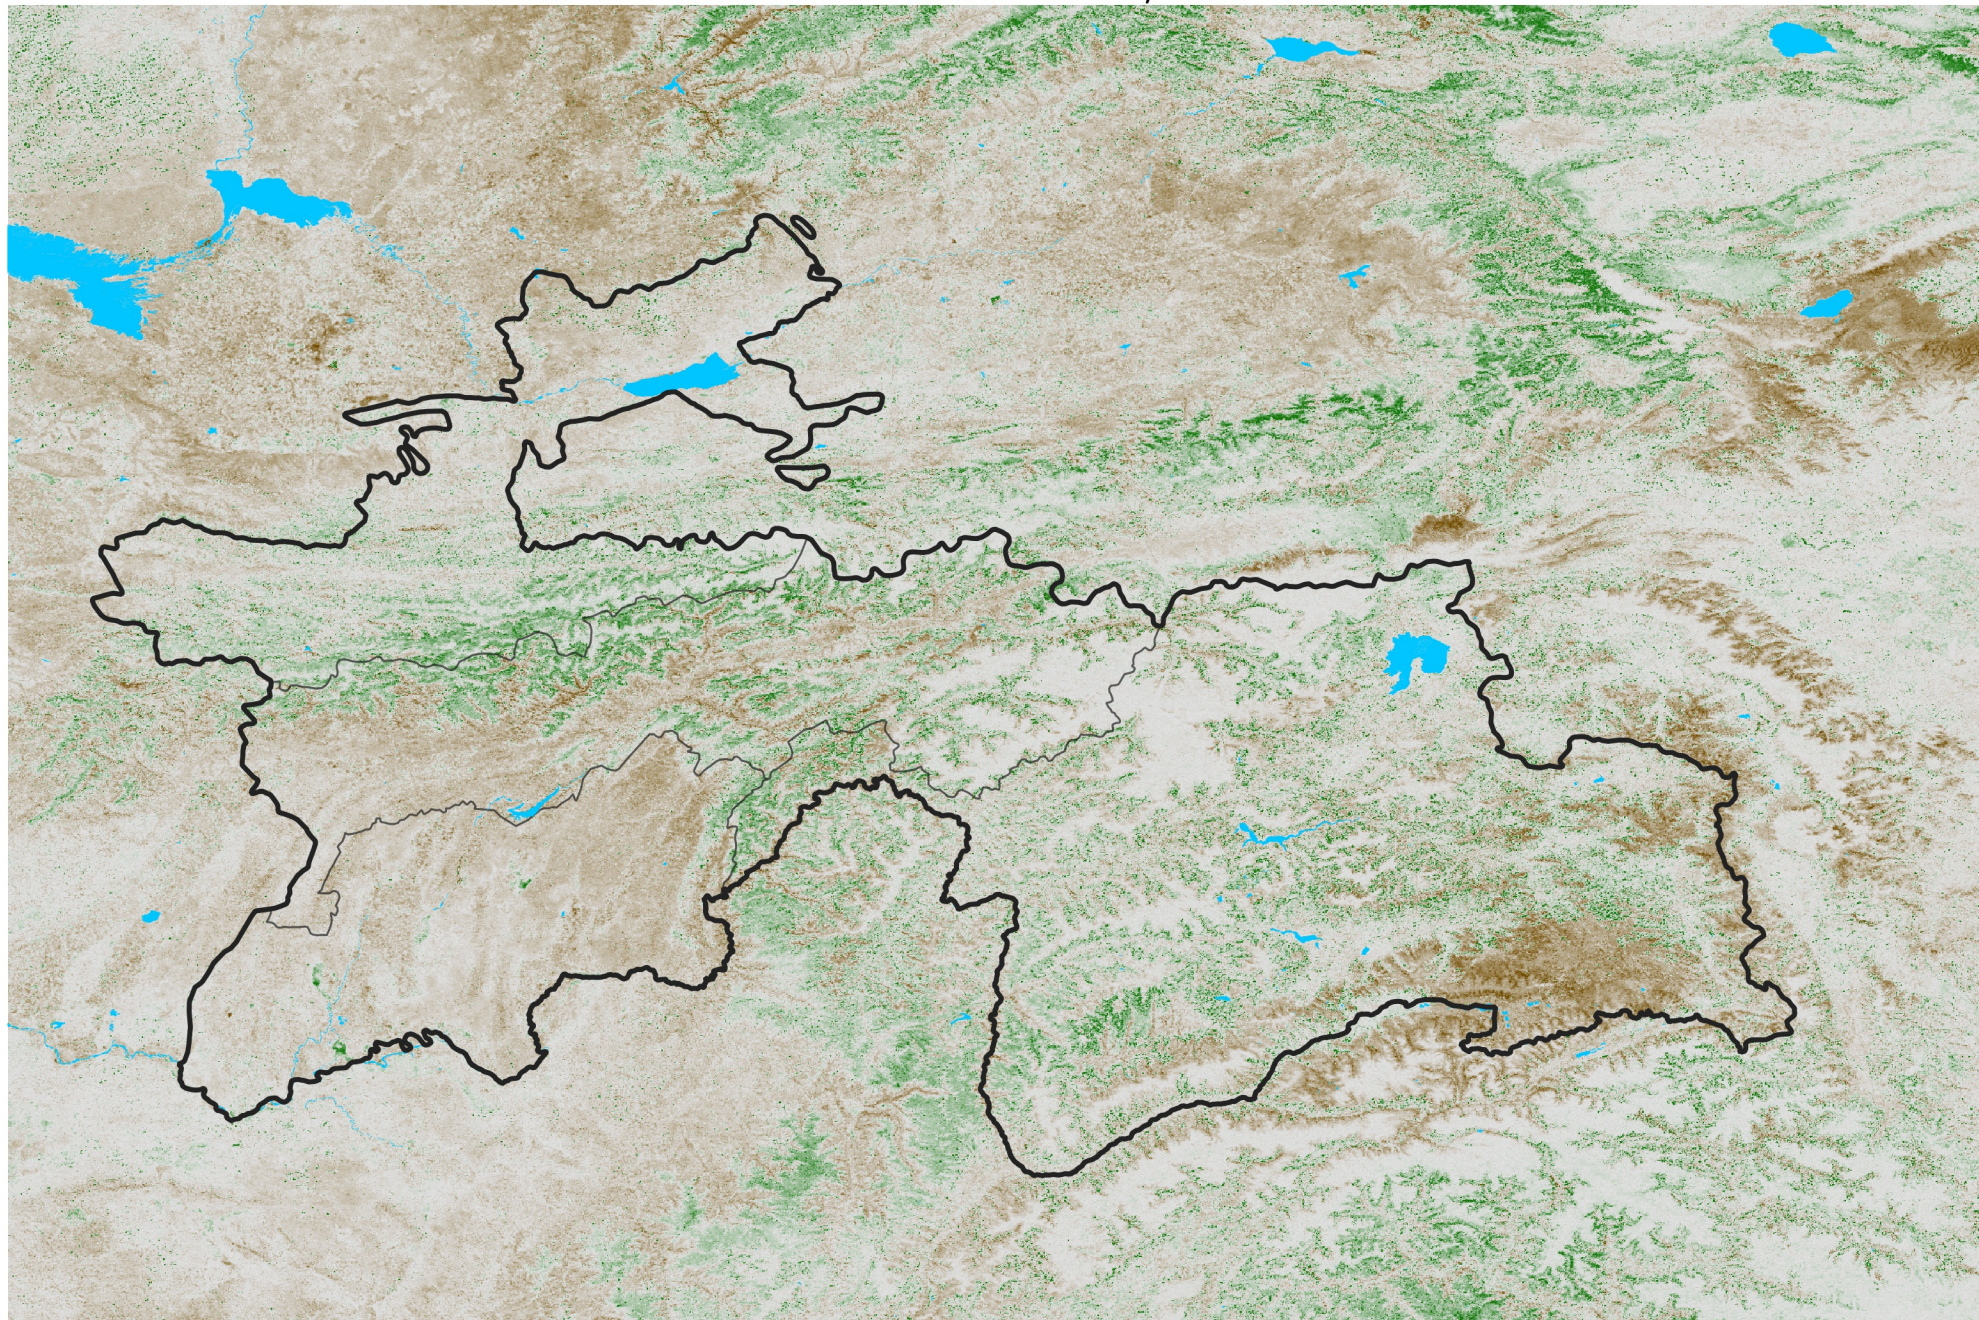

Tajikistan NDVI Anomaly

2020 minus Mean (2012 - 2021)

Period 62 / Nov 01 - 10, 2020

NDVI Anomaly

< -0.3 -0.2 -0.1 -0.05 0.05 0.1 0.2 > 0.3

Negative

No Difference

Positive