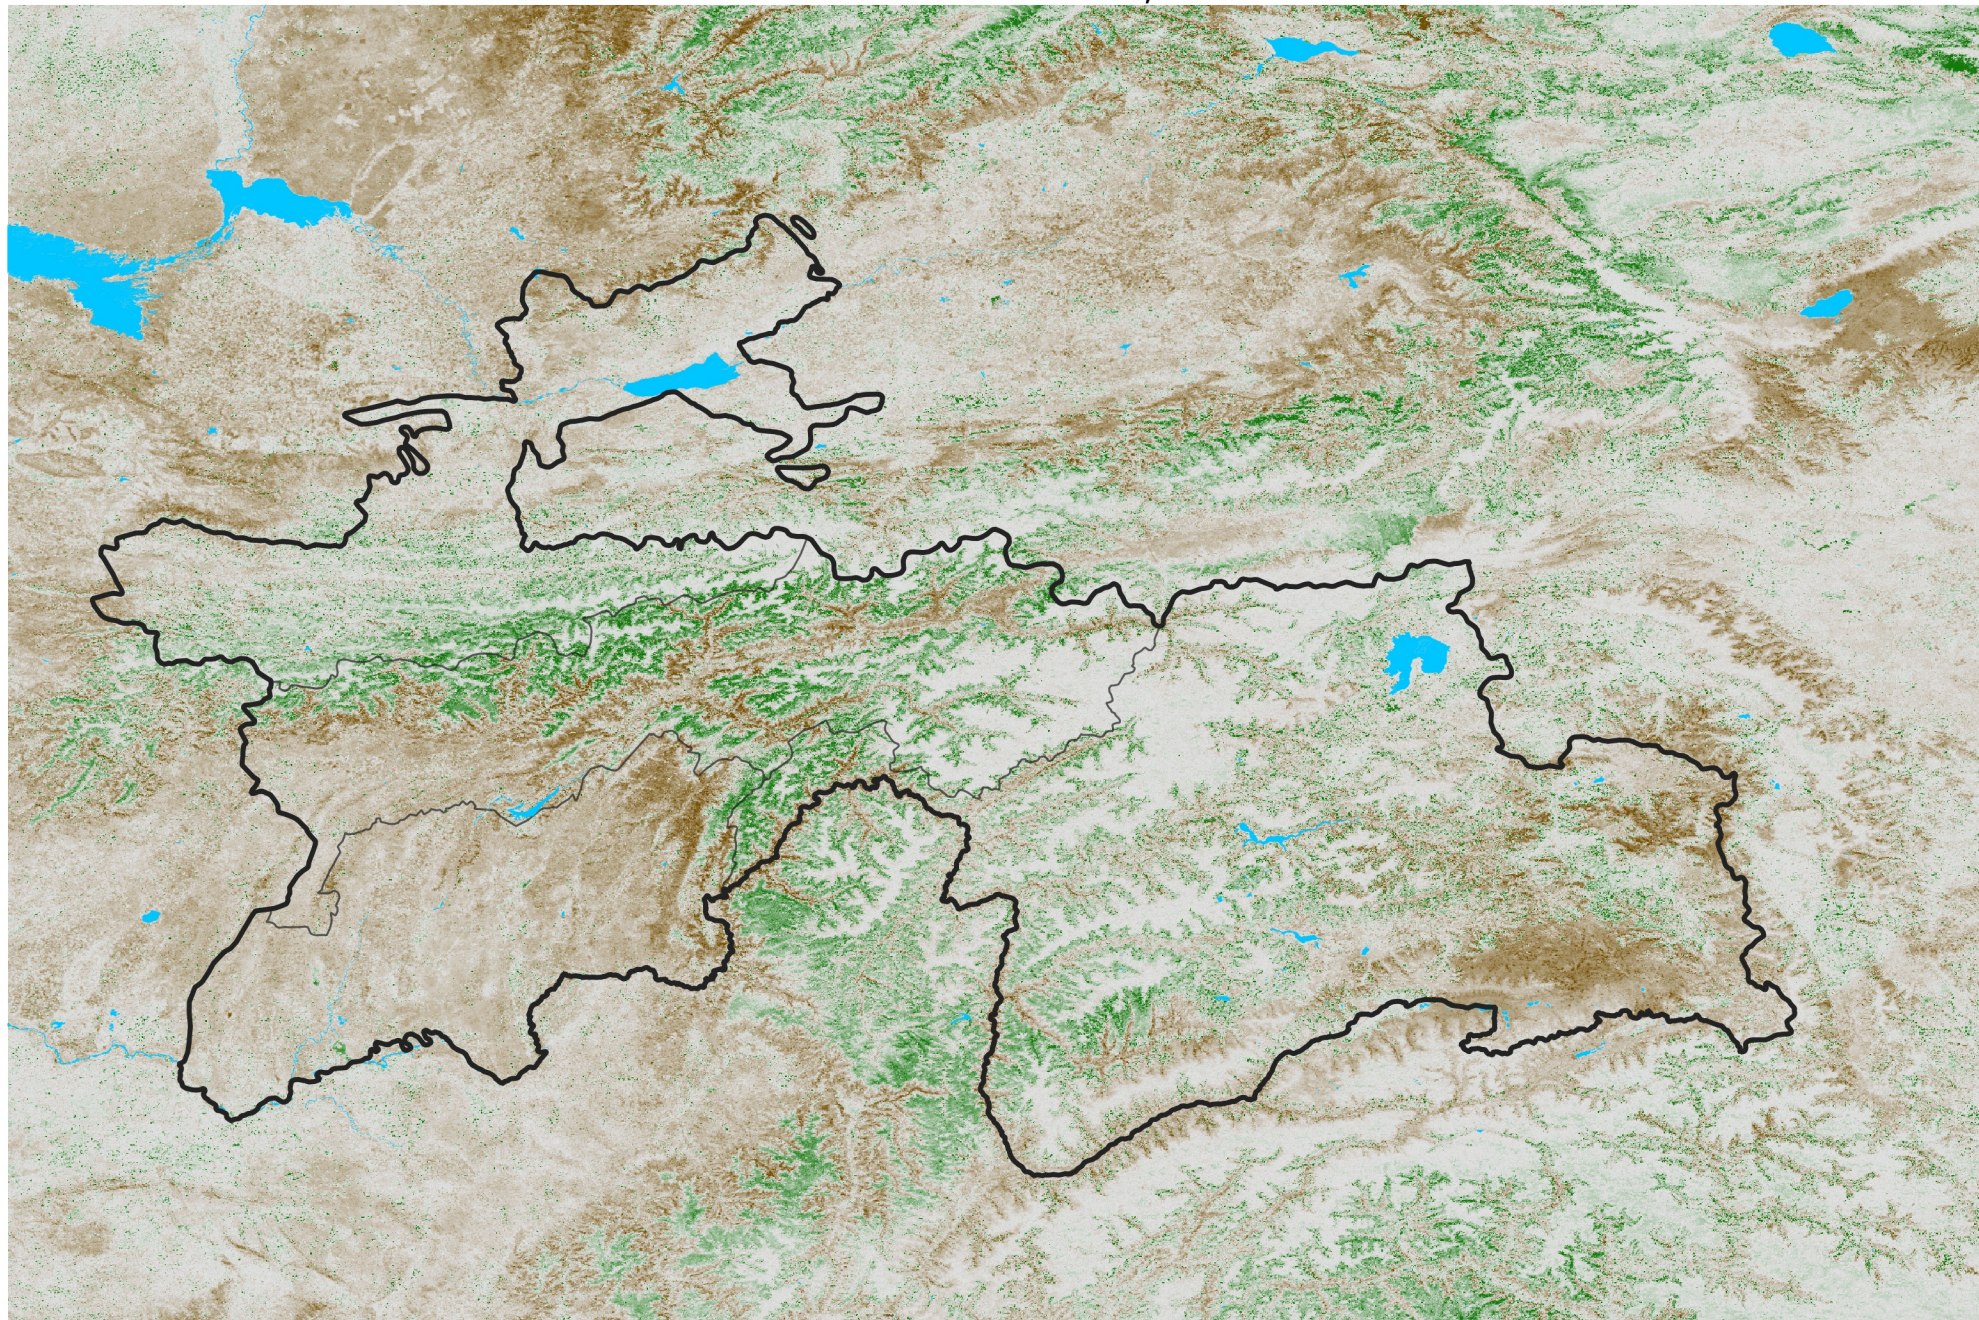

Tajikistan NDVI Anomaly

2020 minus Mean (2012 - 2021)

Period 65 / Nov 16 - 25, 2020

NDVI Anomaly

< -0.3 -0.2 -0.1 -0.05 0.05 0.1 0.2 > 0.3

Negative

No Difference

Positive