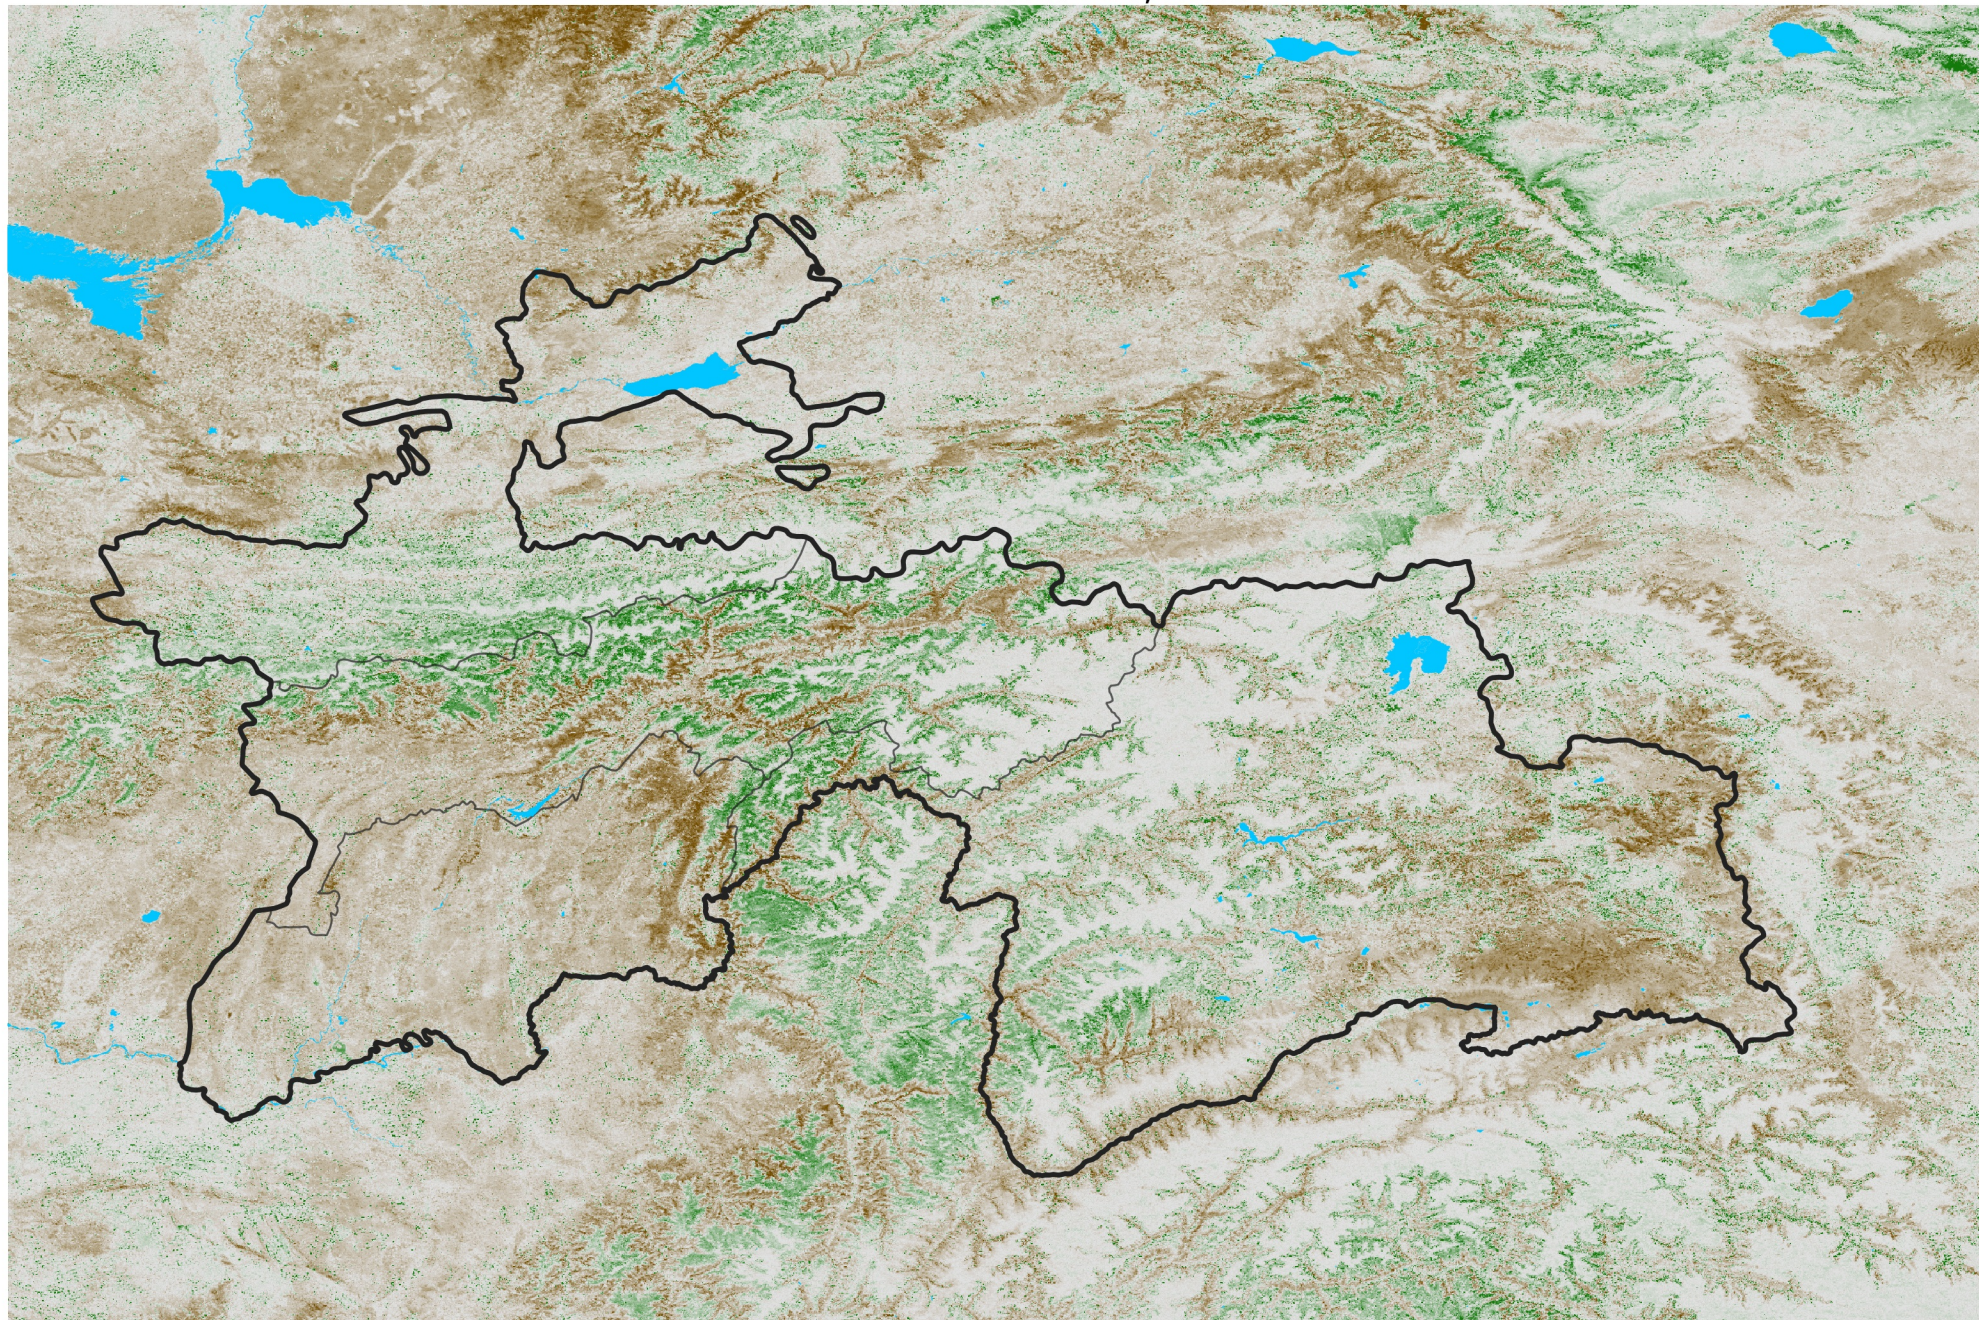

Tajikistan NDVI Anomaly

2020 minus Mean (2012 - 2021)

Period 66 / Nov 21 - 30, 2020

NDVI Anomaly

< -0.3 -0.2 -0.1 -0.05 0.05 0.1 0.2 > 0.3

Negative

No Difference

Positive