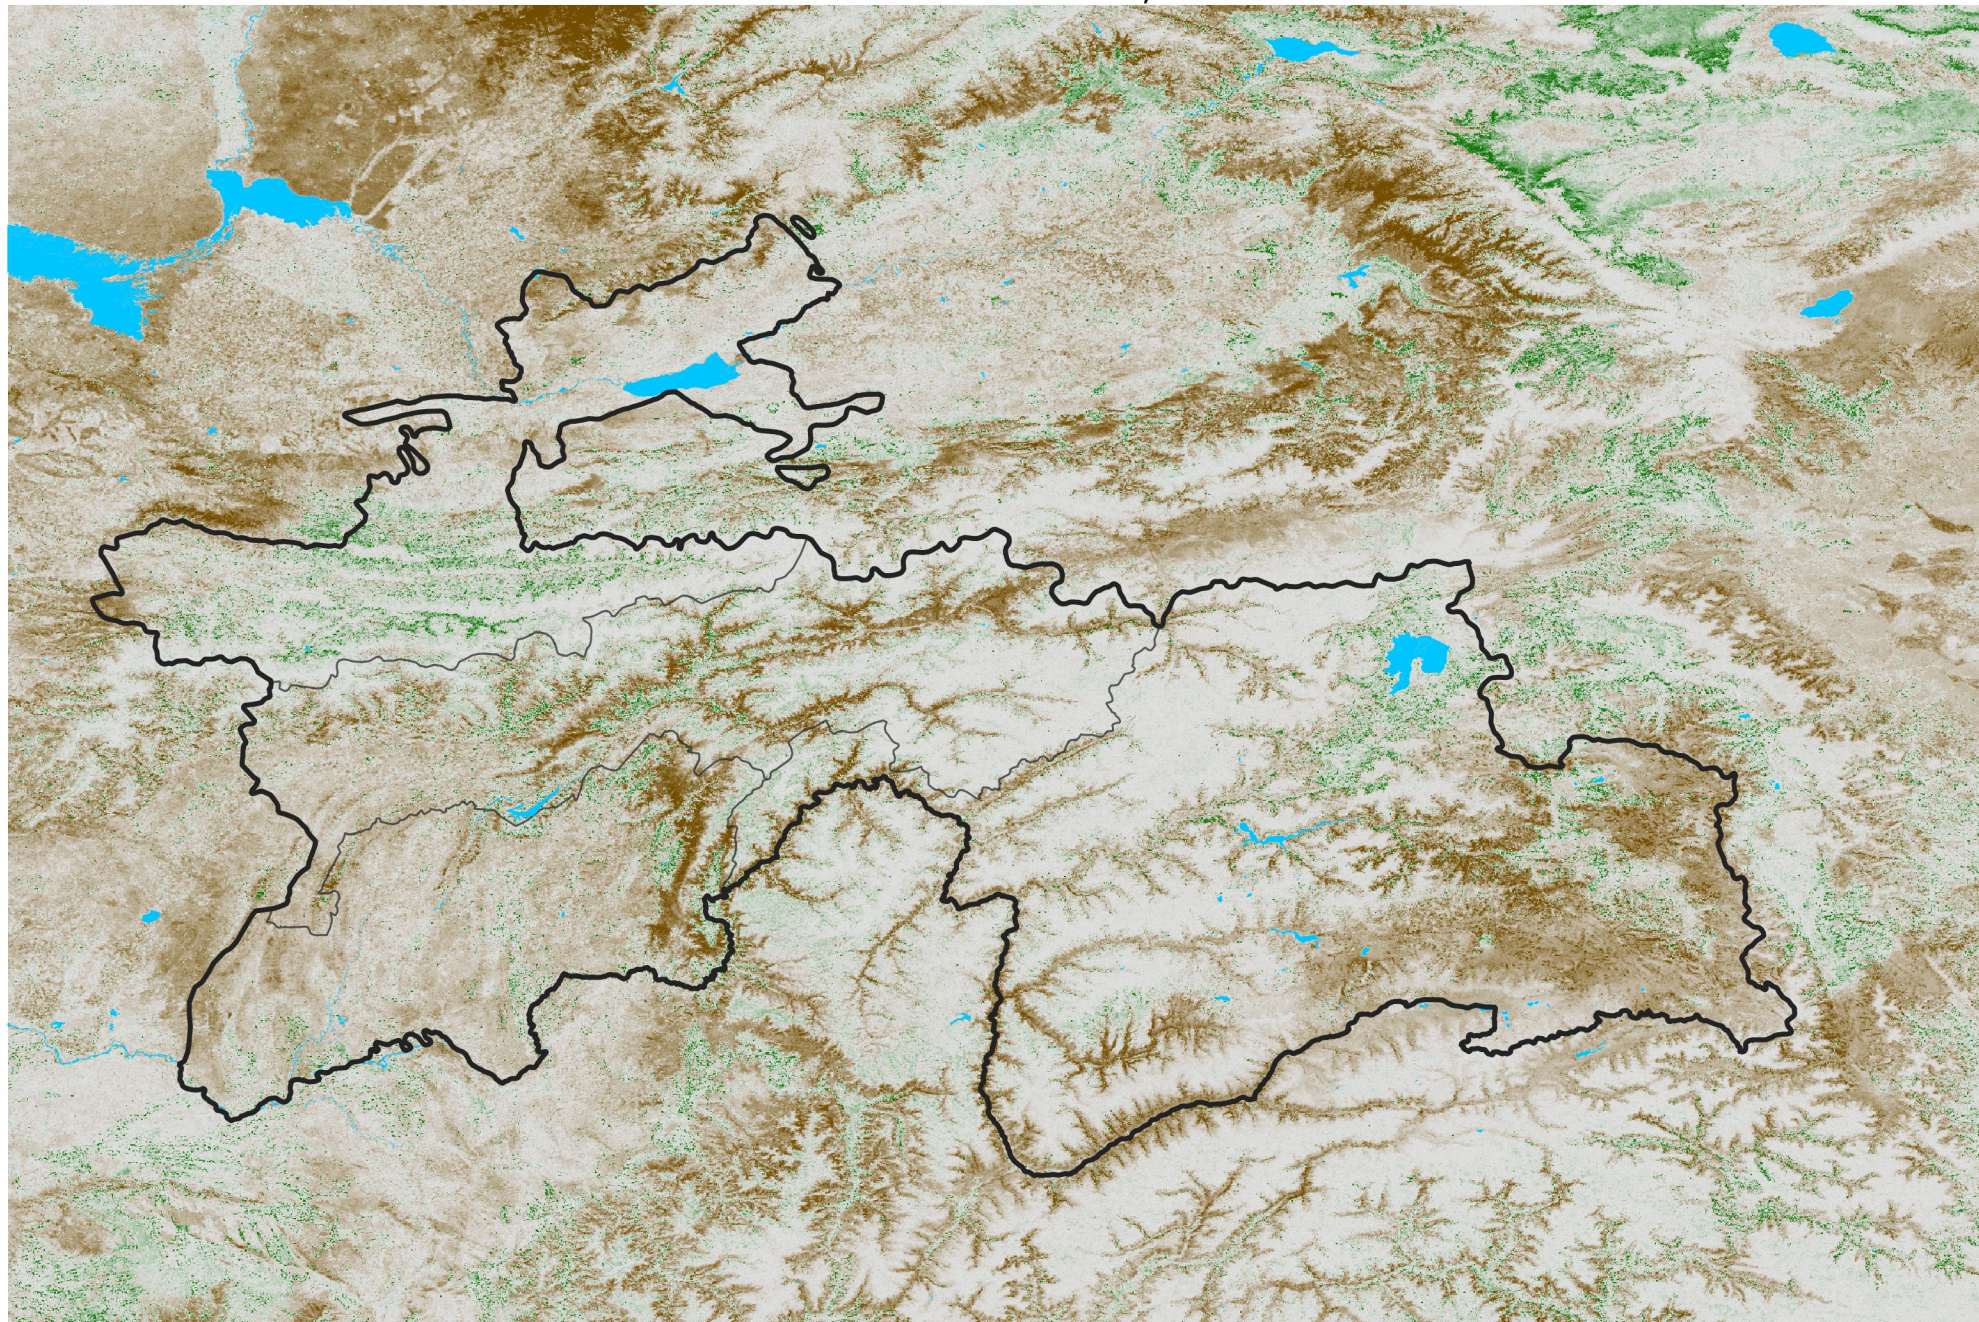

# Tajikistan NDVI Anomaly

2020 minus Mean (2012 - 2021)

Period 69 / Dec 06 - 15, 2020

## NDVI Anomaly

< -0.3   -0.2   -0.1   -0.05   0.05   0.1   0.2   > 0.3

Negative

No Difference

Positive