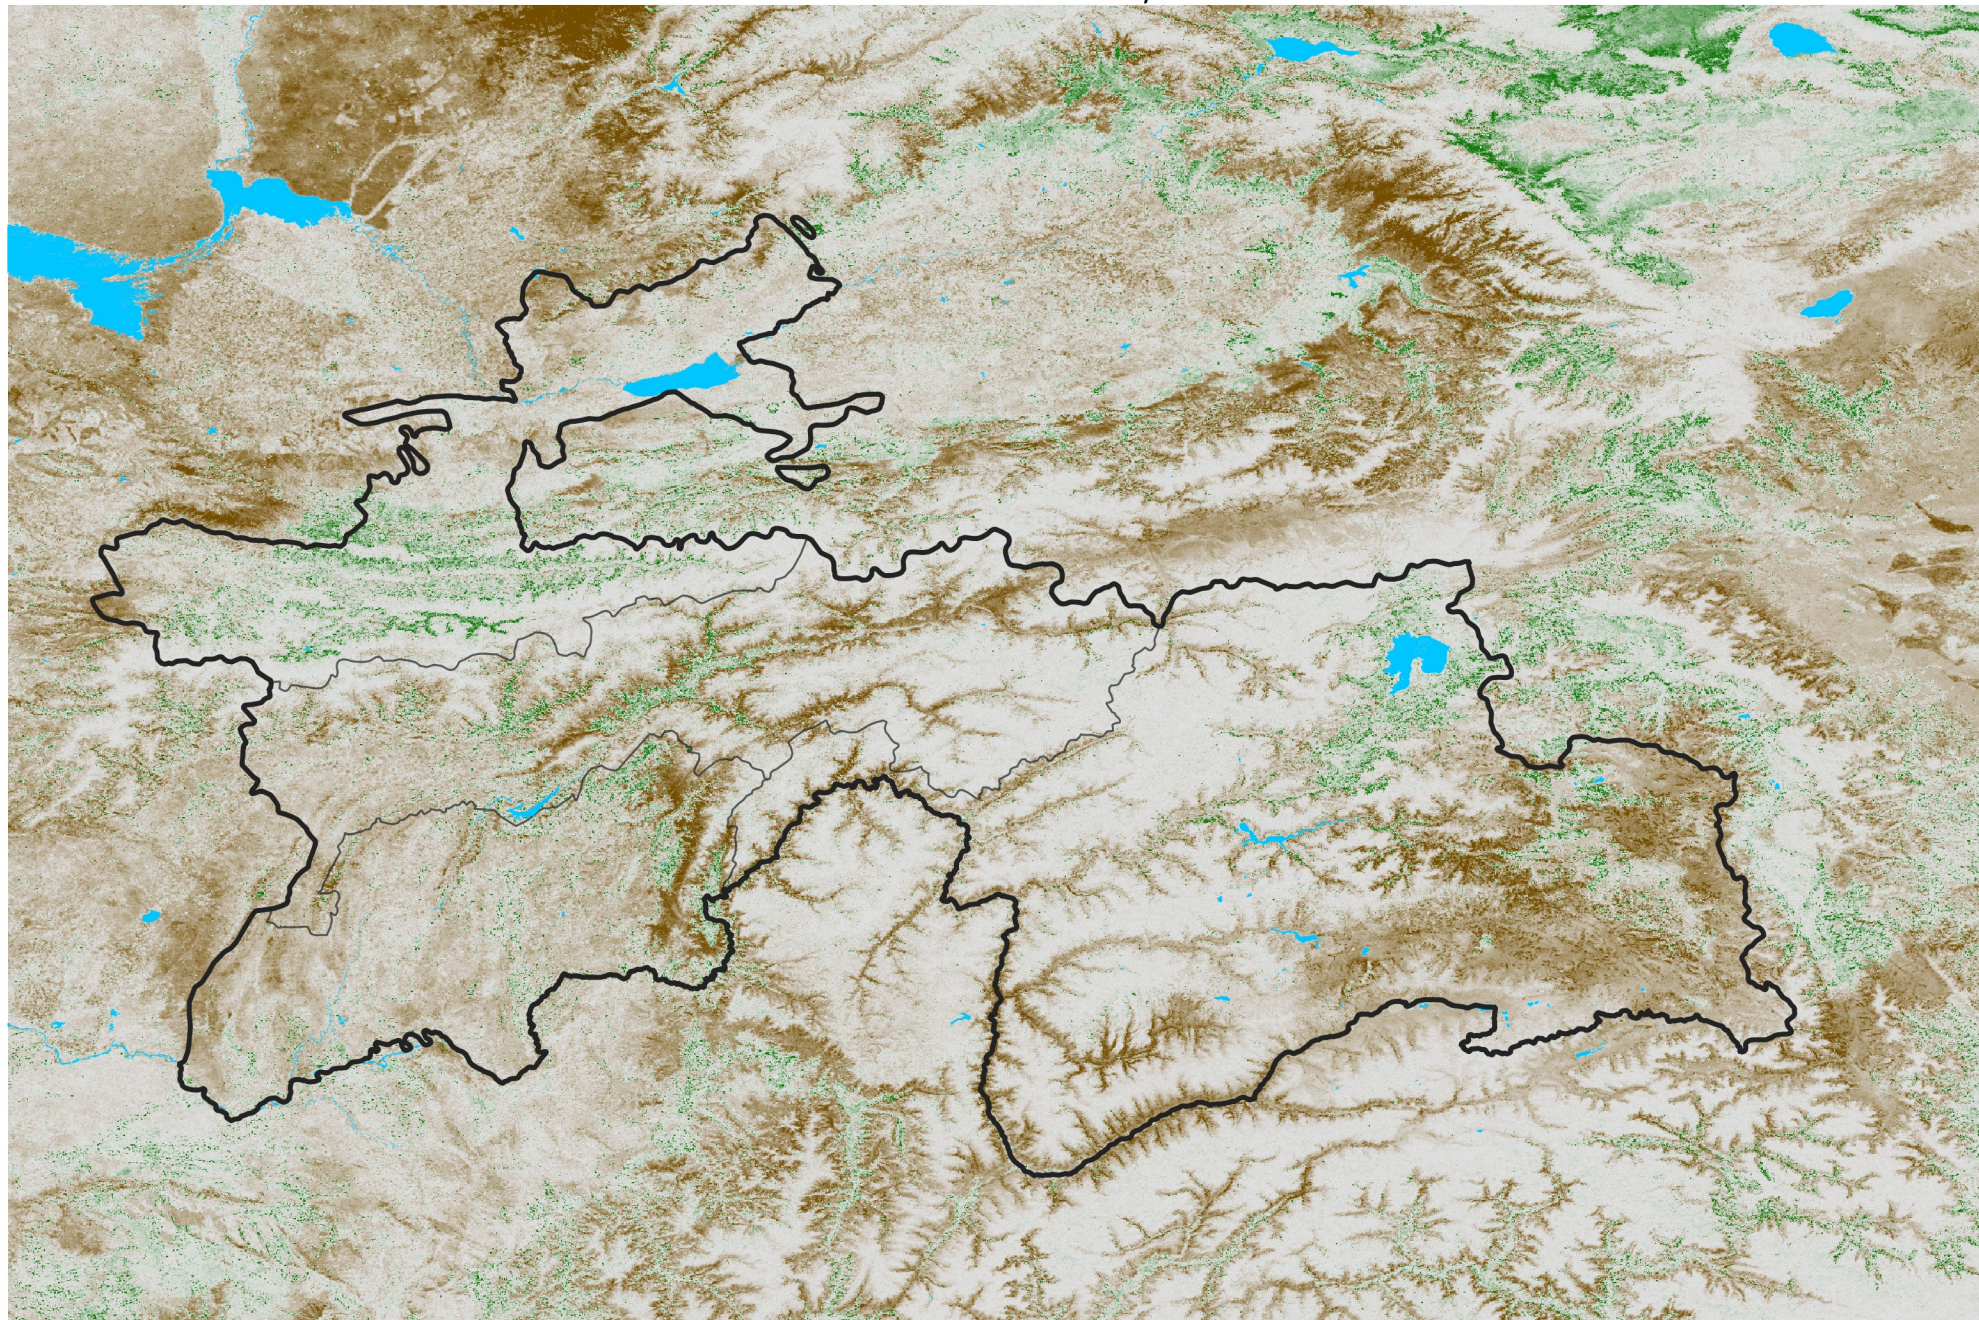

Tajikistan NDVI Anomaly

2020 minus Mean (2012 - 2021)

Period 70 / Dec 11 - 20, 2020

NDVI Anomaly

< -0.3 -0.2 -0.1 -0.05 0.05 0.1 0.2 > 0.3

Negative

No Difference

Positive