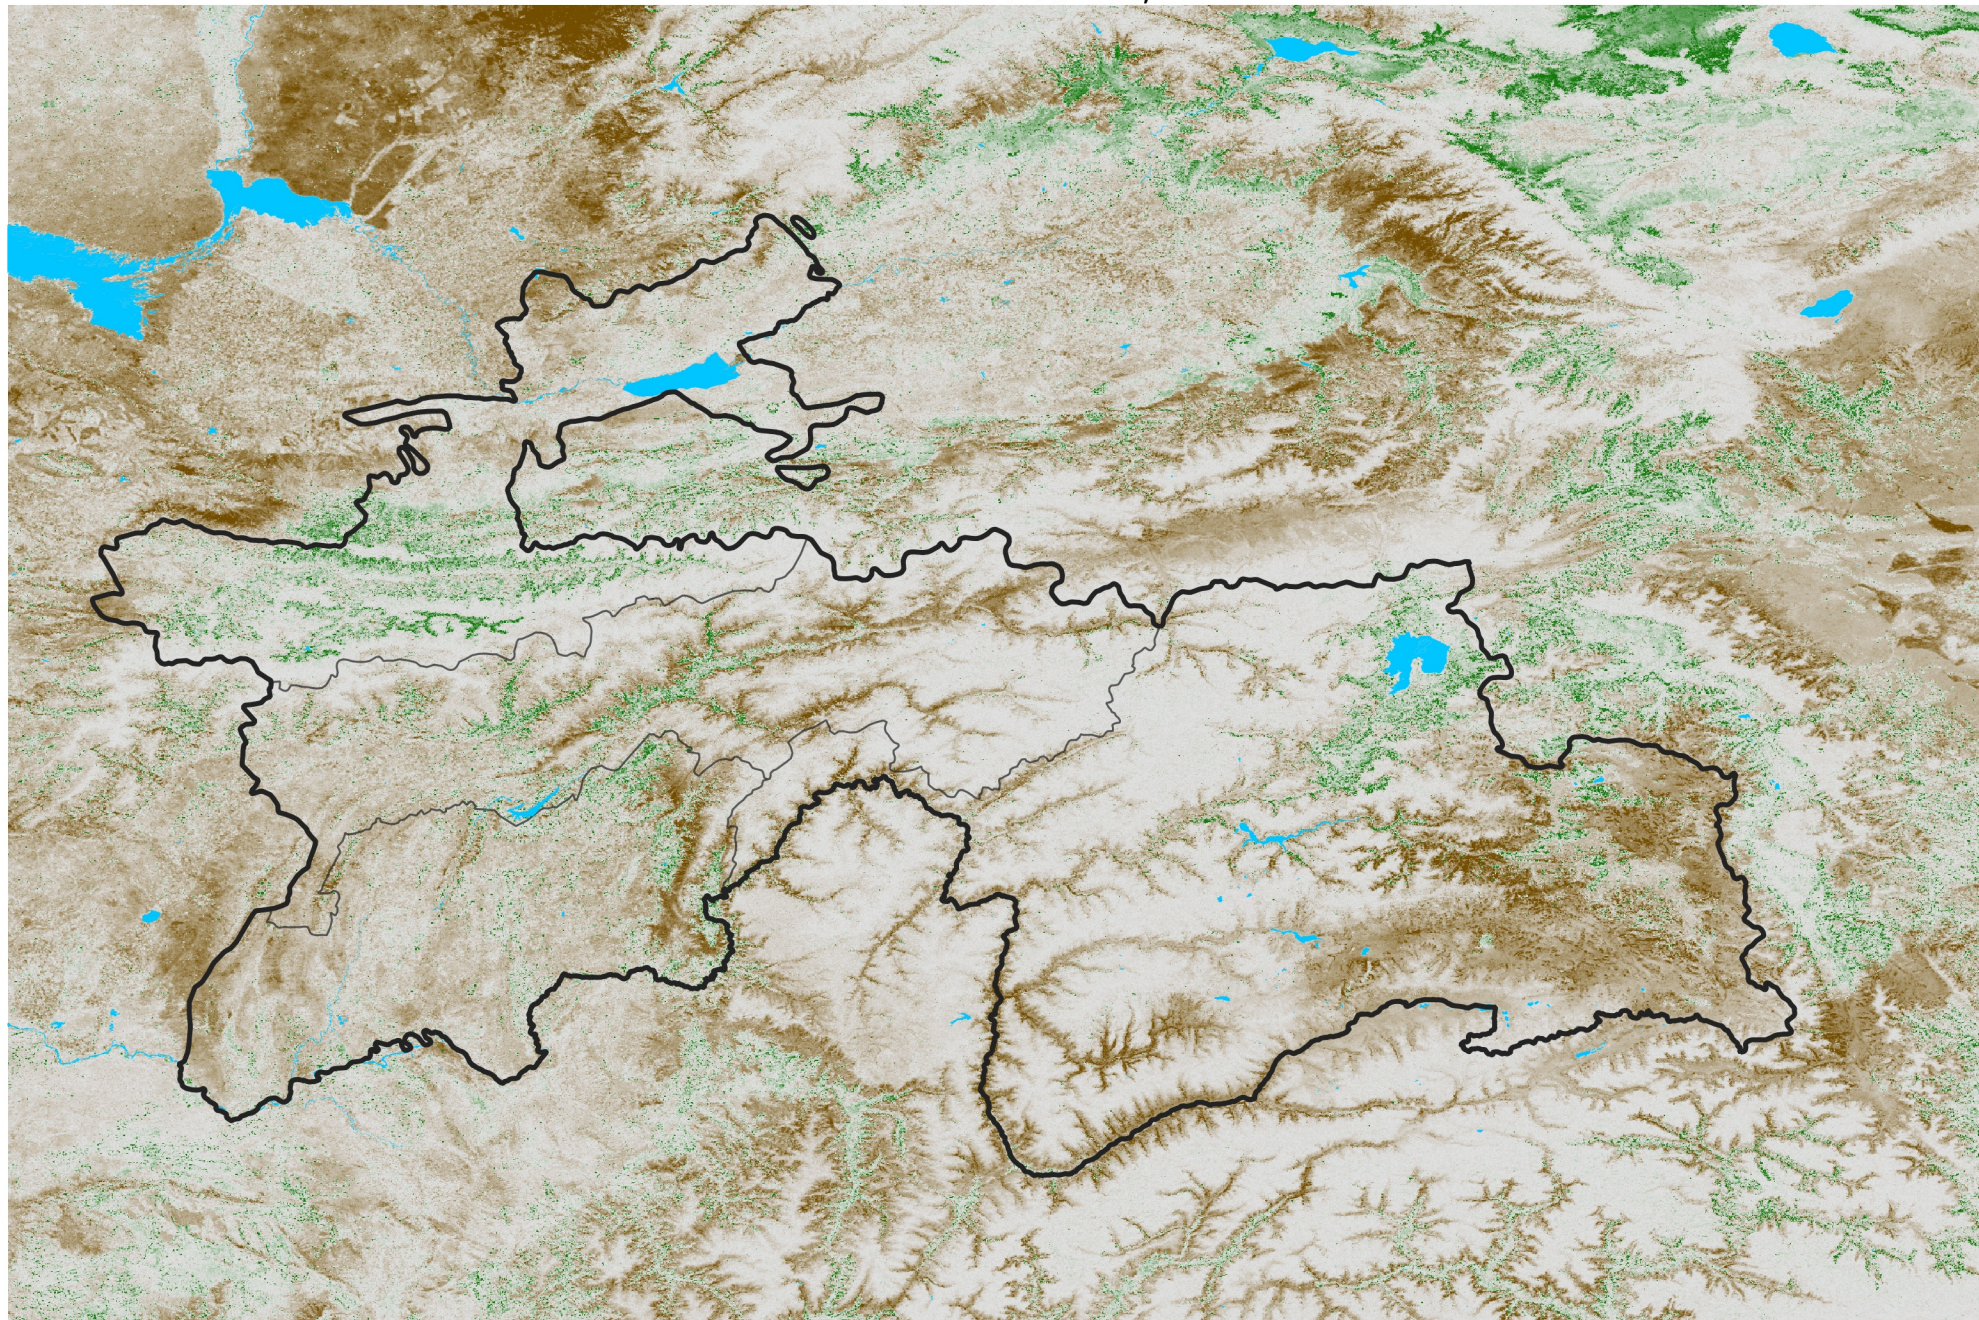

# Tajikistan NDVI Anomaly

2020 minus Mean (2012 - 2021)

Period 71 / Dec 16 - 25, 2020

## NDVI Anomaly

< -0.3   -0.2   -0.1   -0.05   0.05   0.1   0.2   >0.3

Negative

No Difference

Positive