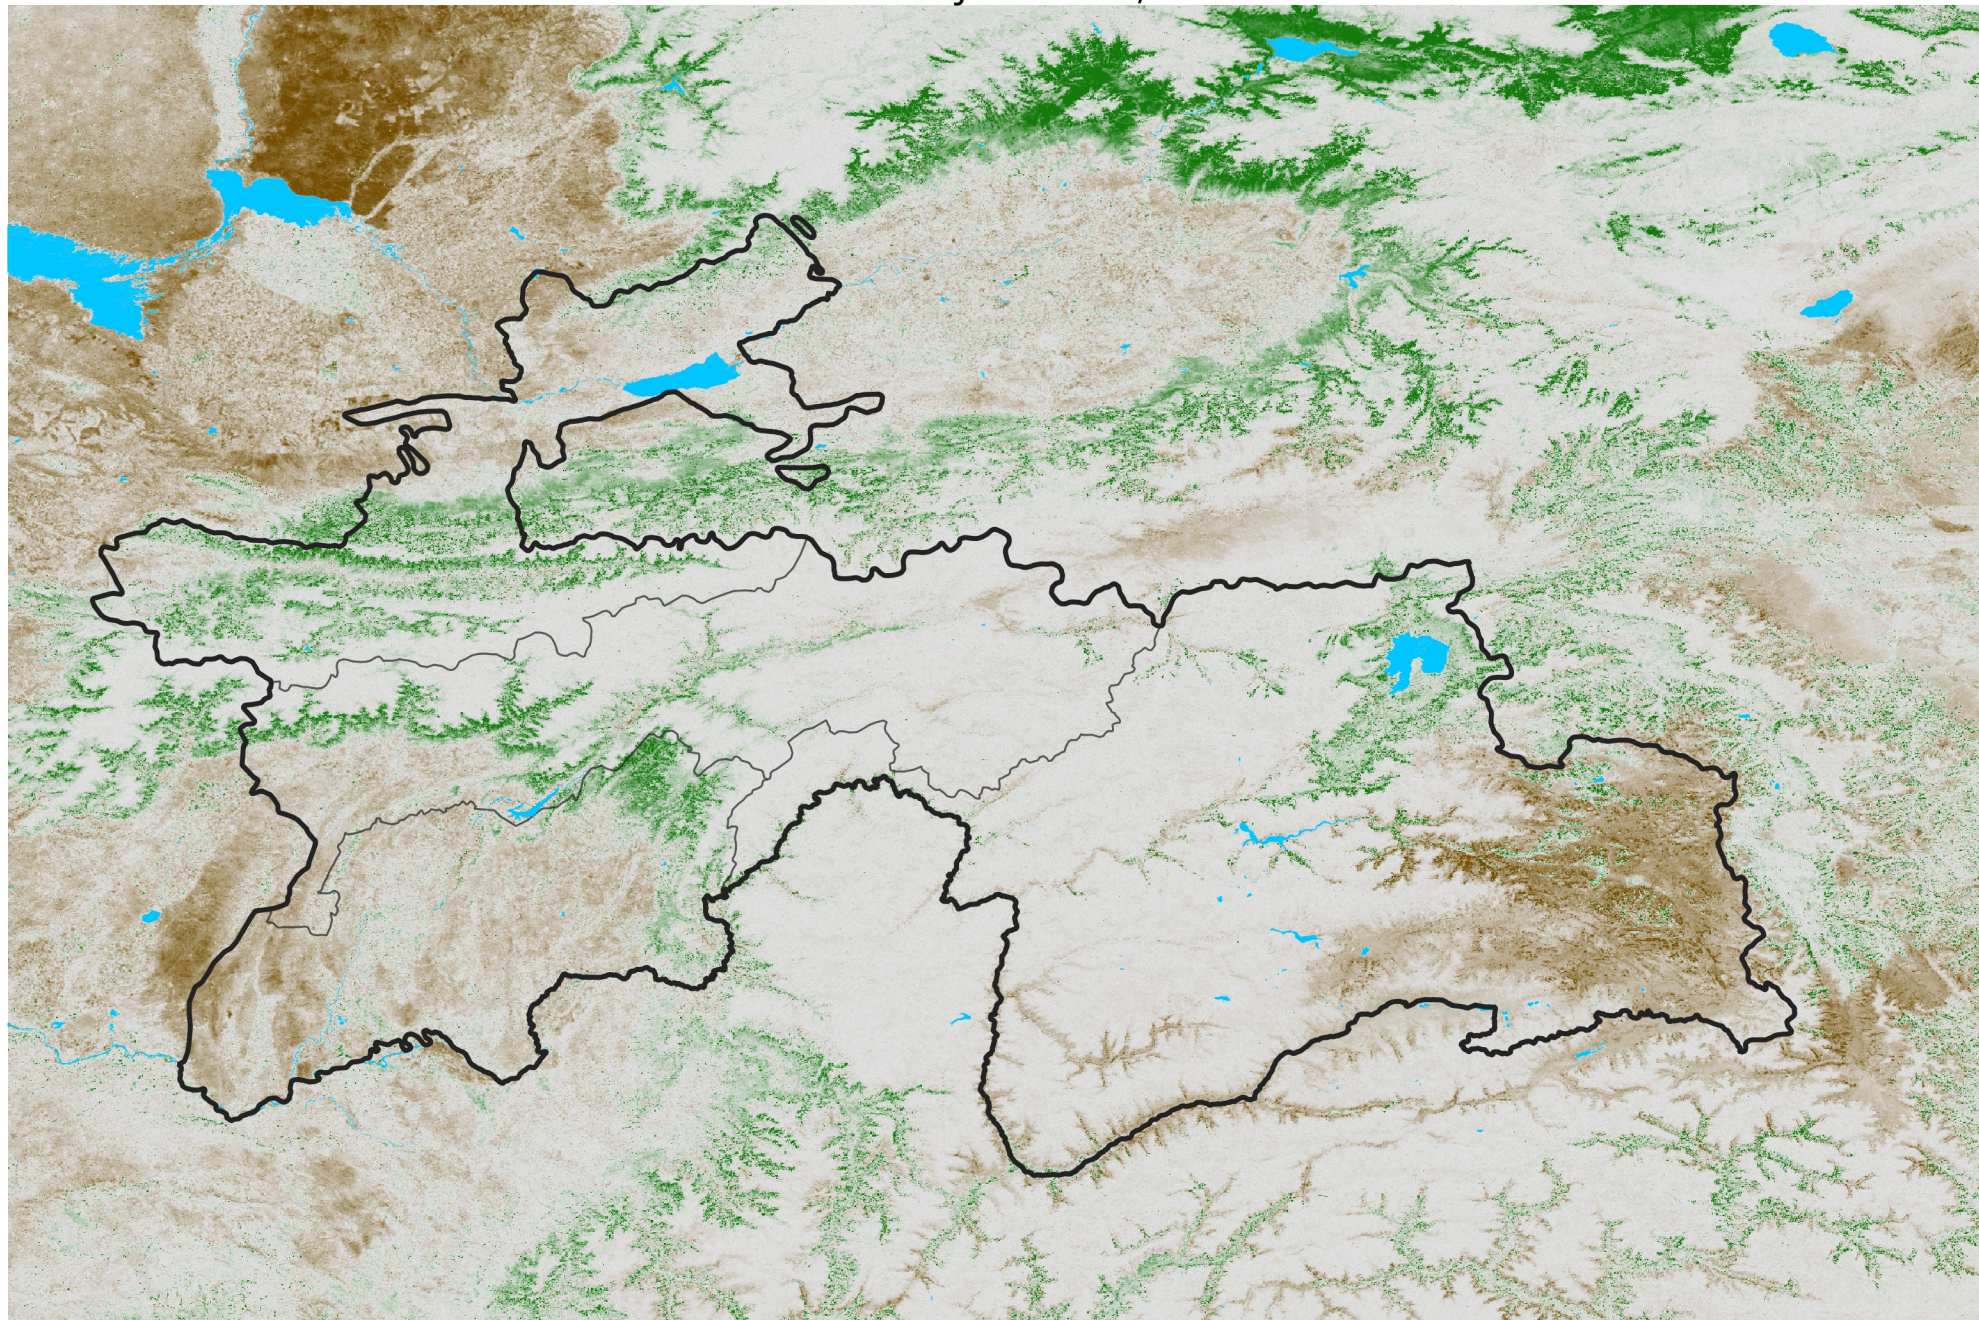

Tajikistan NDVI Anomaly

2021 minus Mean (2012 - 2021)

Period 04 / Jan 11 - 20, 2021

NDVI Anomaly

< -0.3 -0.2 -0.1 -0.05 0.05 0.1 0.2 > 0.3

Negative

No Difference

Positive