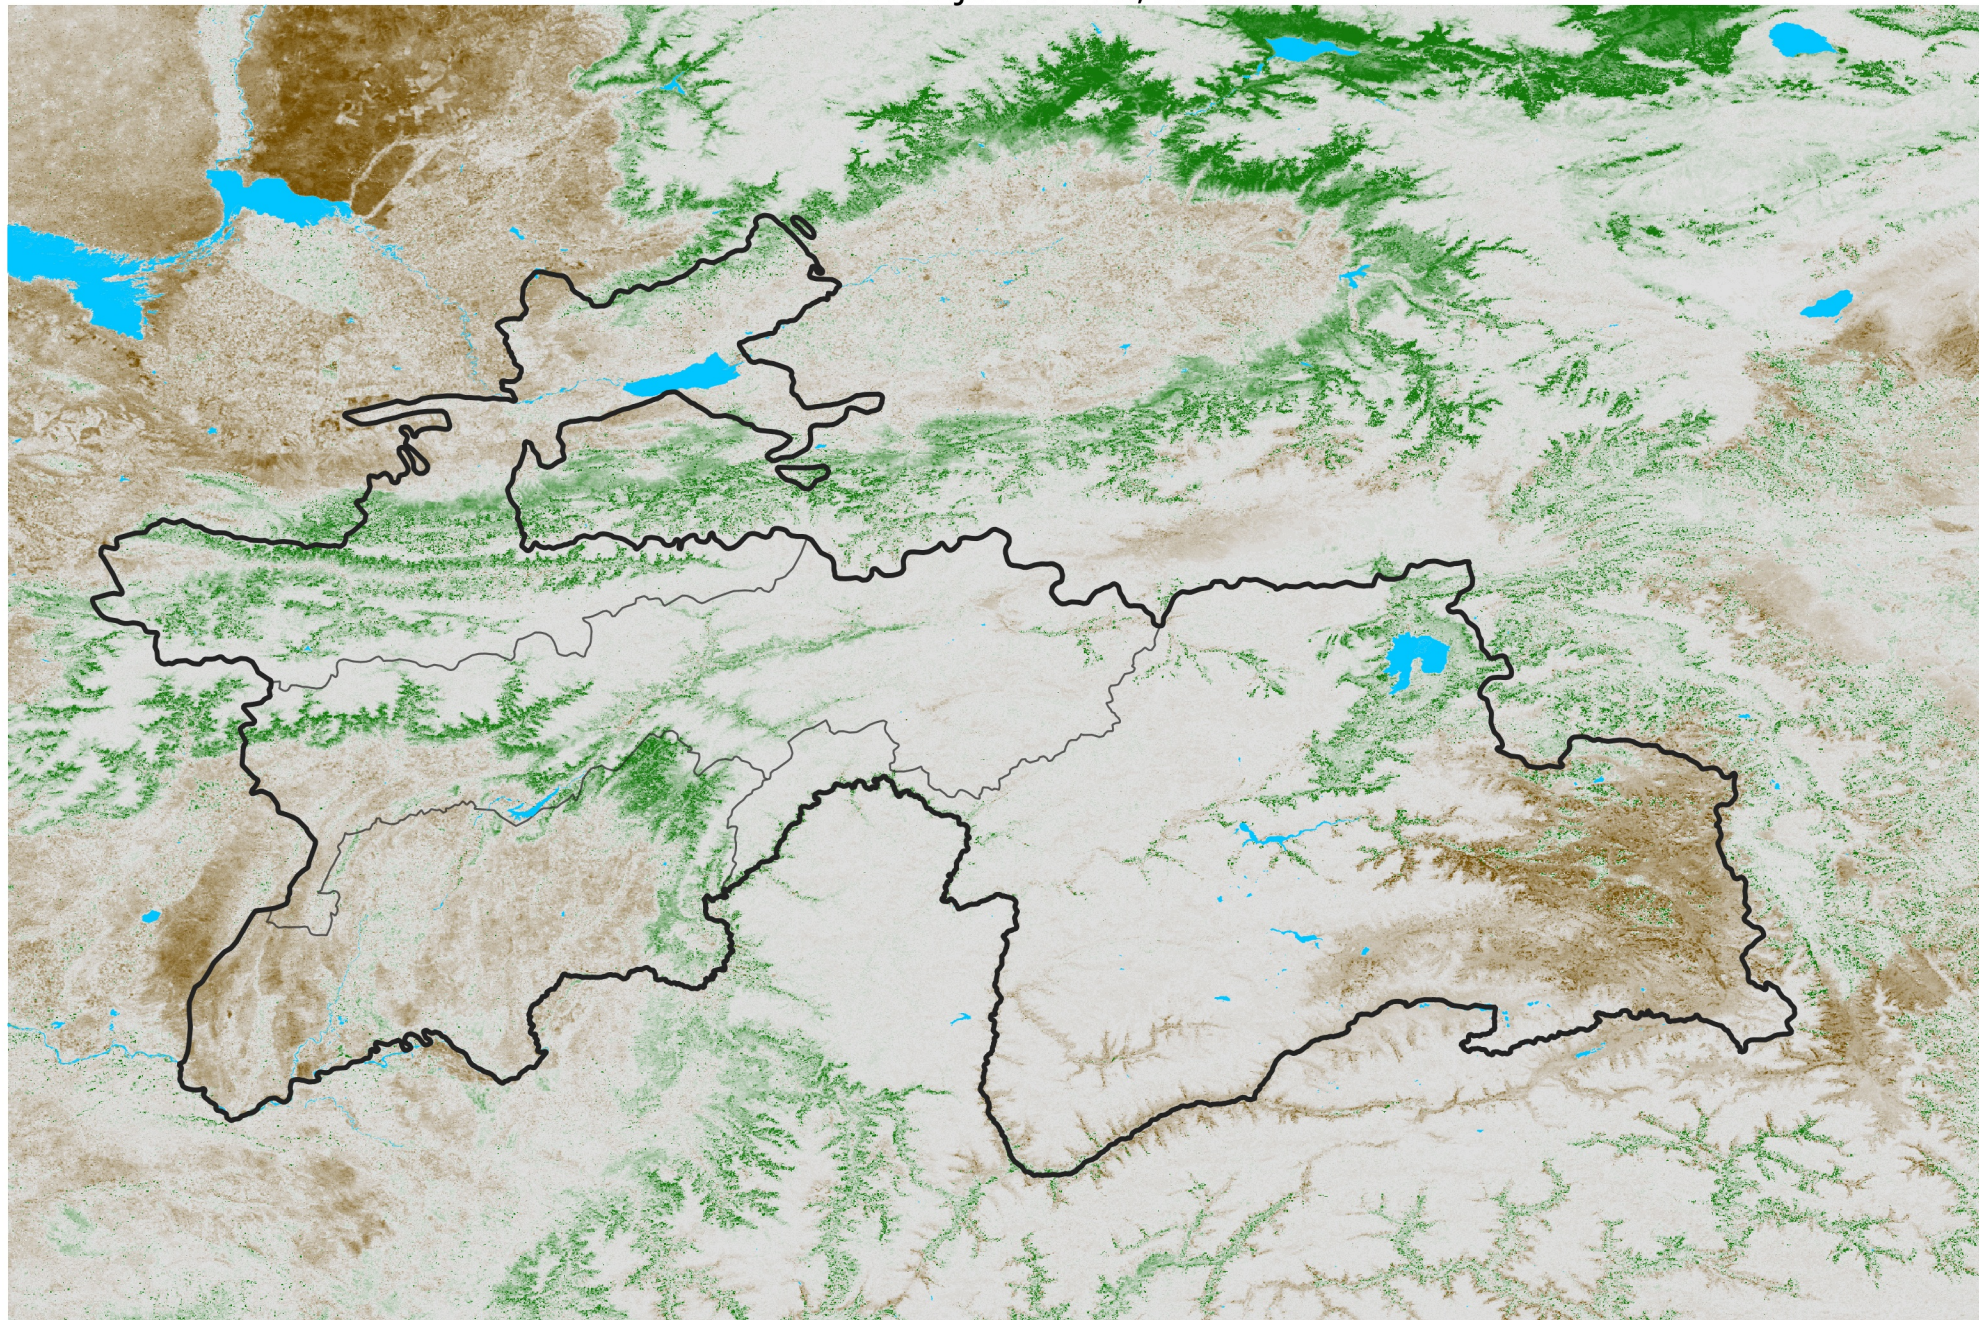

Tajikistan NDVI Anomaly

2021 minus Mean (2012 - 2021)

Period 05 / Jan 16 - 25, 2021

NDVI Anomaly

< -0.3 -0.2 -0.1 -0.05 0.05 0.1 0.2 >0.3

Negative

No Difference

Positive