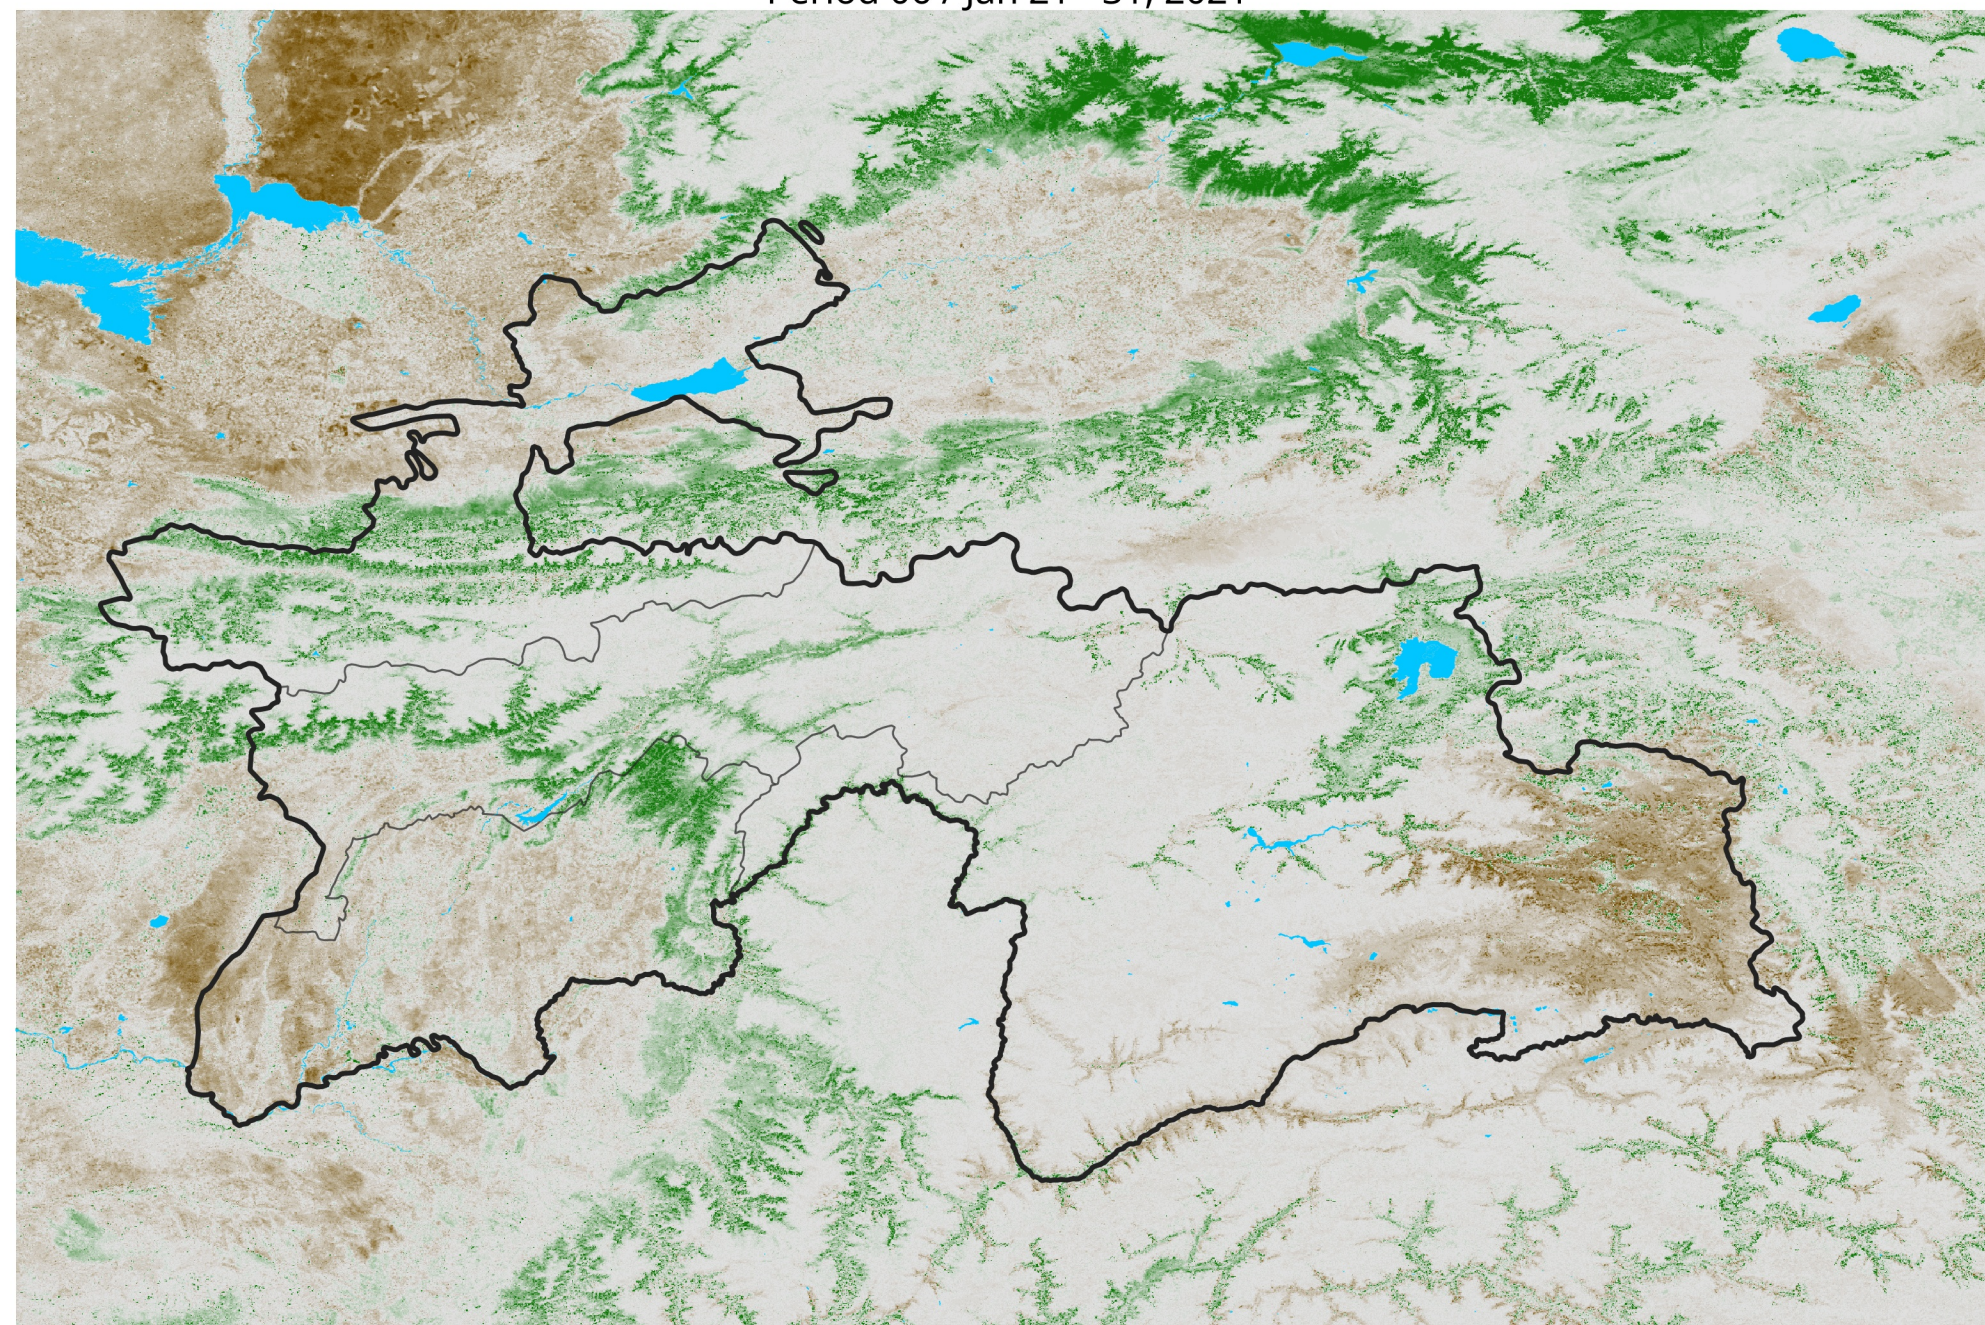

Tajikistan NDVI Anomaly

2021 minus Mean (2012 - 2021)

Period 06 / Jan 21 - 31, 2021

NDVI Anomaly

< -0.3 -0.2 -0.1 -0.05 0.05 0.1 0.2 >0.3

Negative

No Difference

Positive