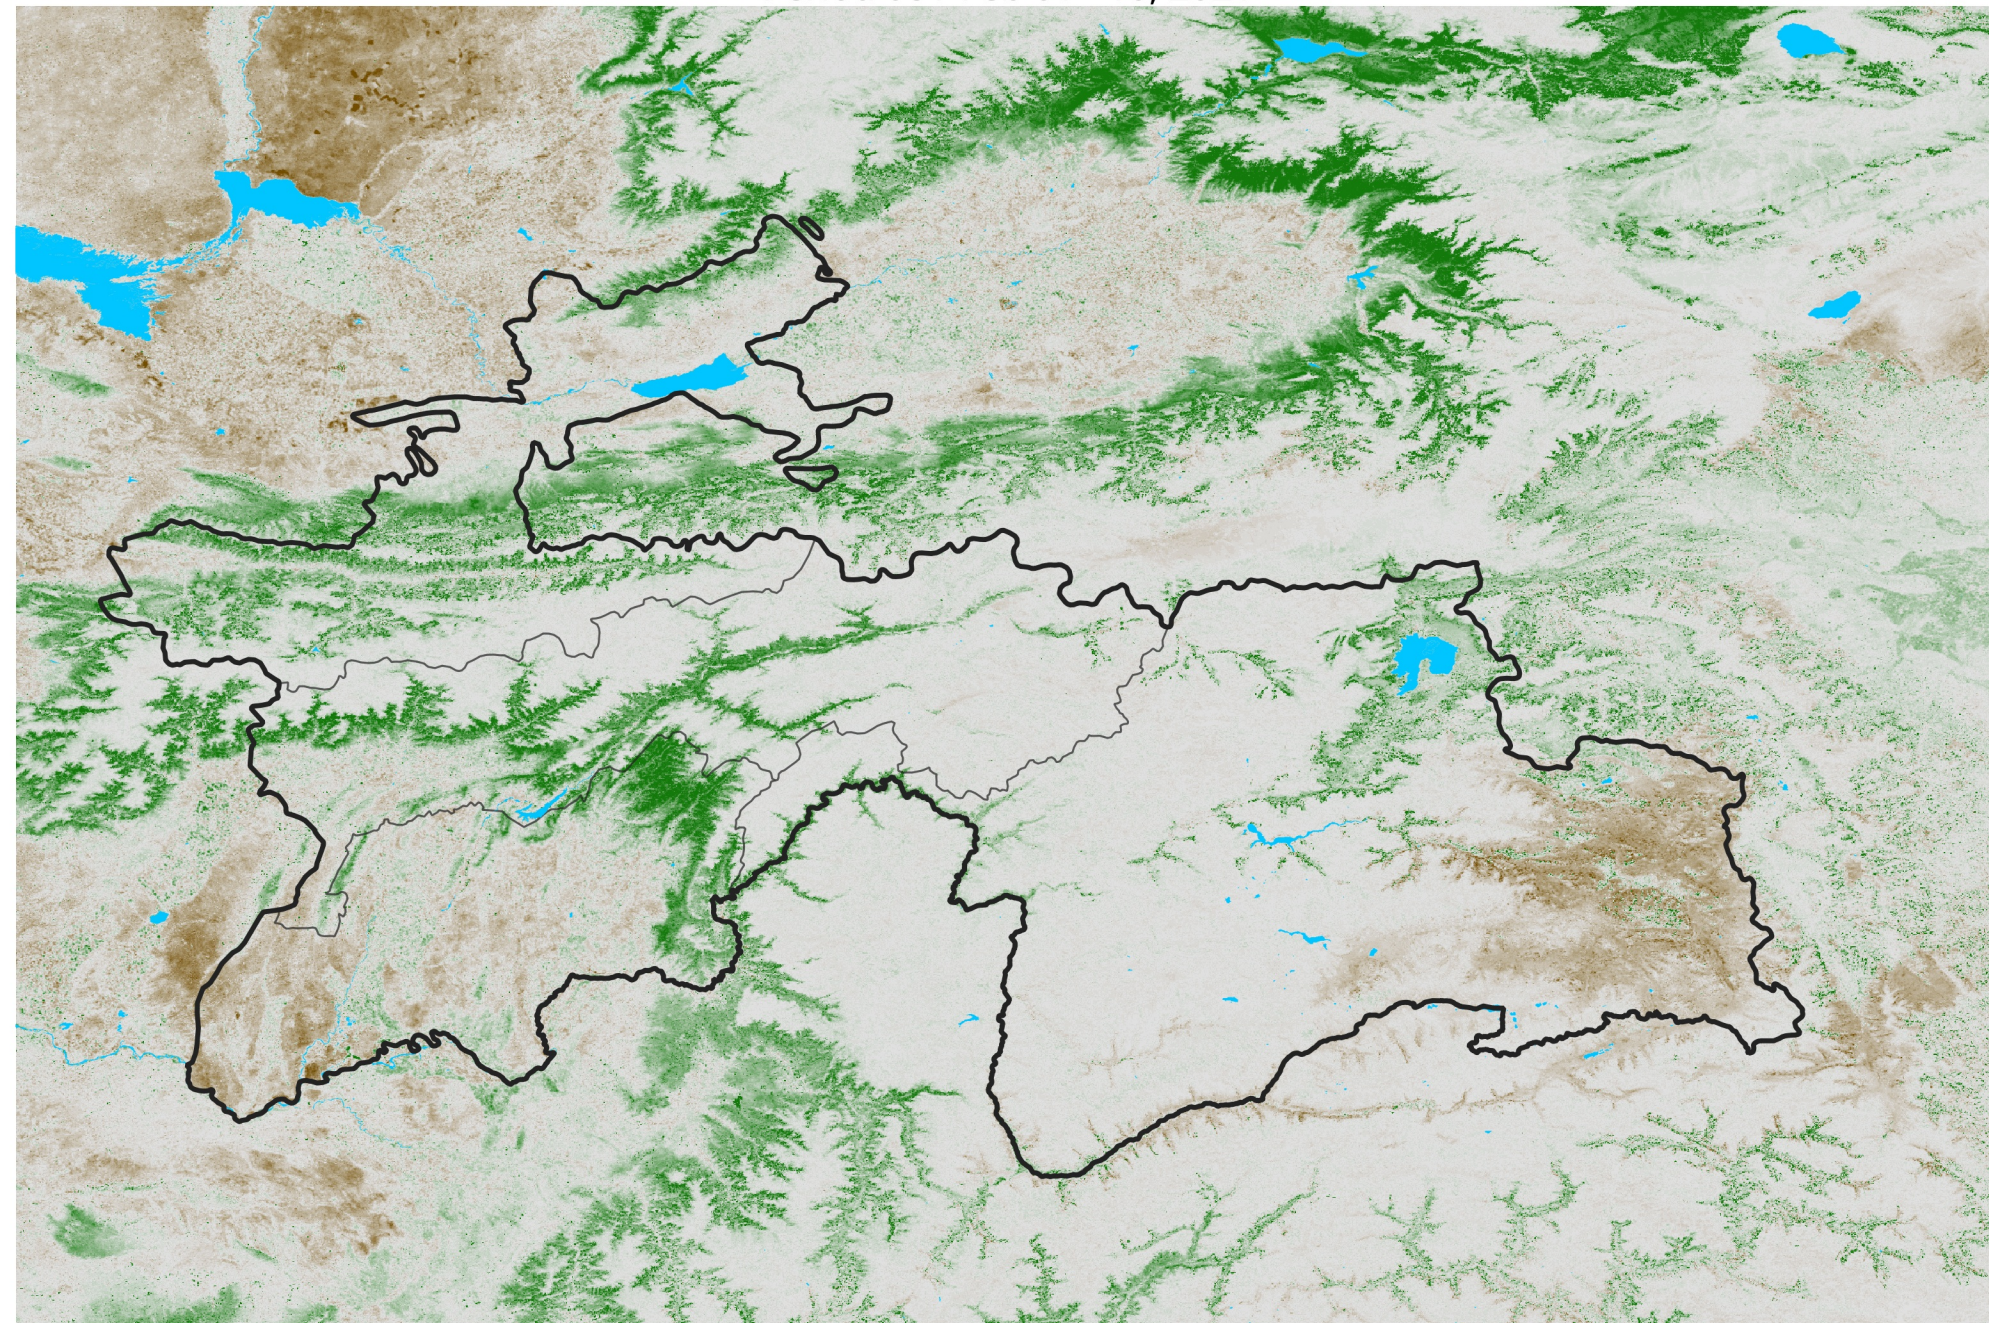

Tajikistan NDVI Anomaly

2021 minus Mean (2012 - 2021)

Period 08 / Feb 01 - 10, 2021

NDVI Anomaly

< -0.3 -0.2 -0.1 -0.05 0.05 0.1 0.2 >0.3

Negative

No Difference

Positive