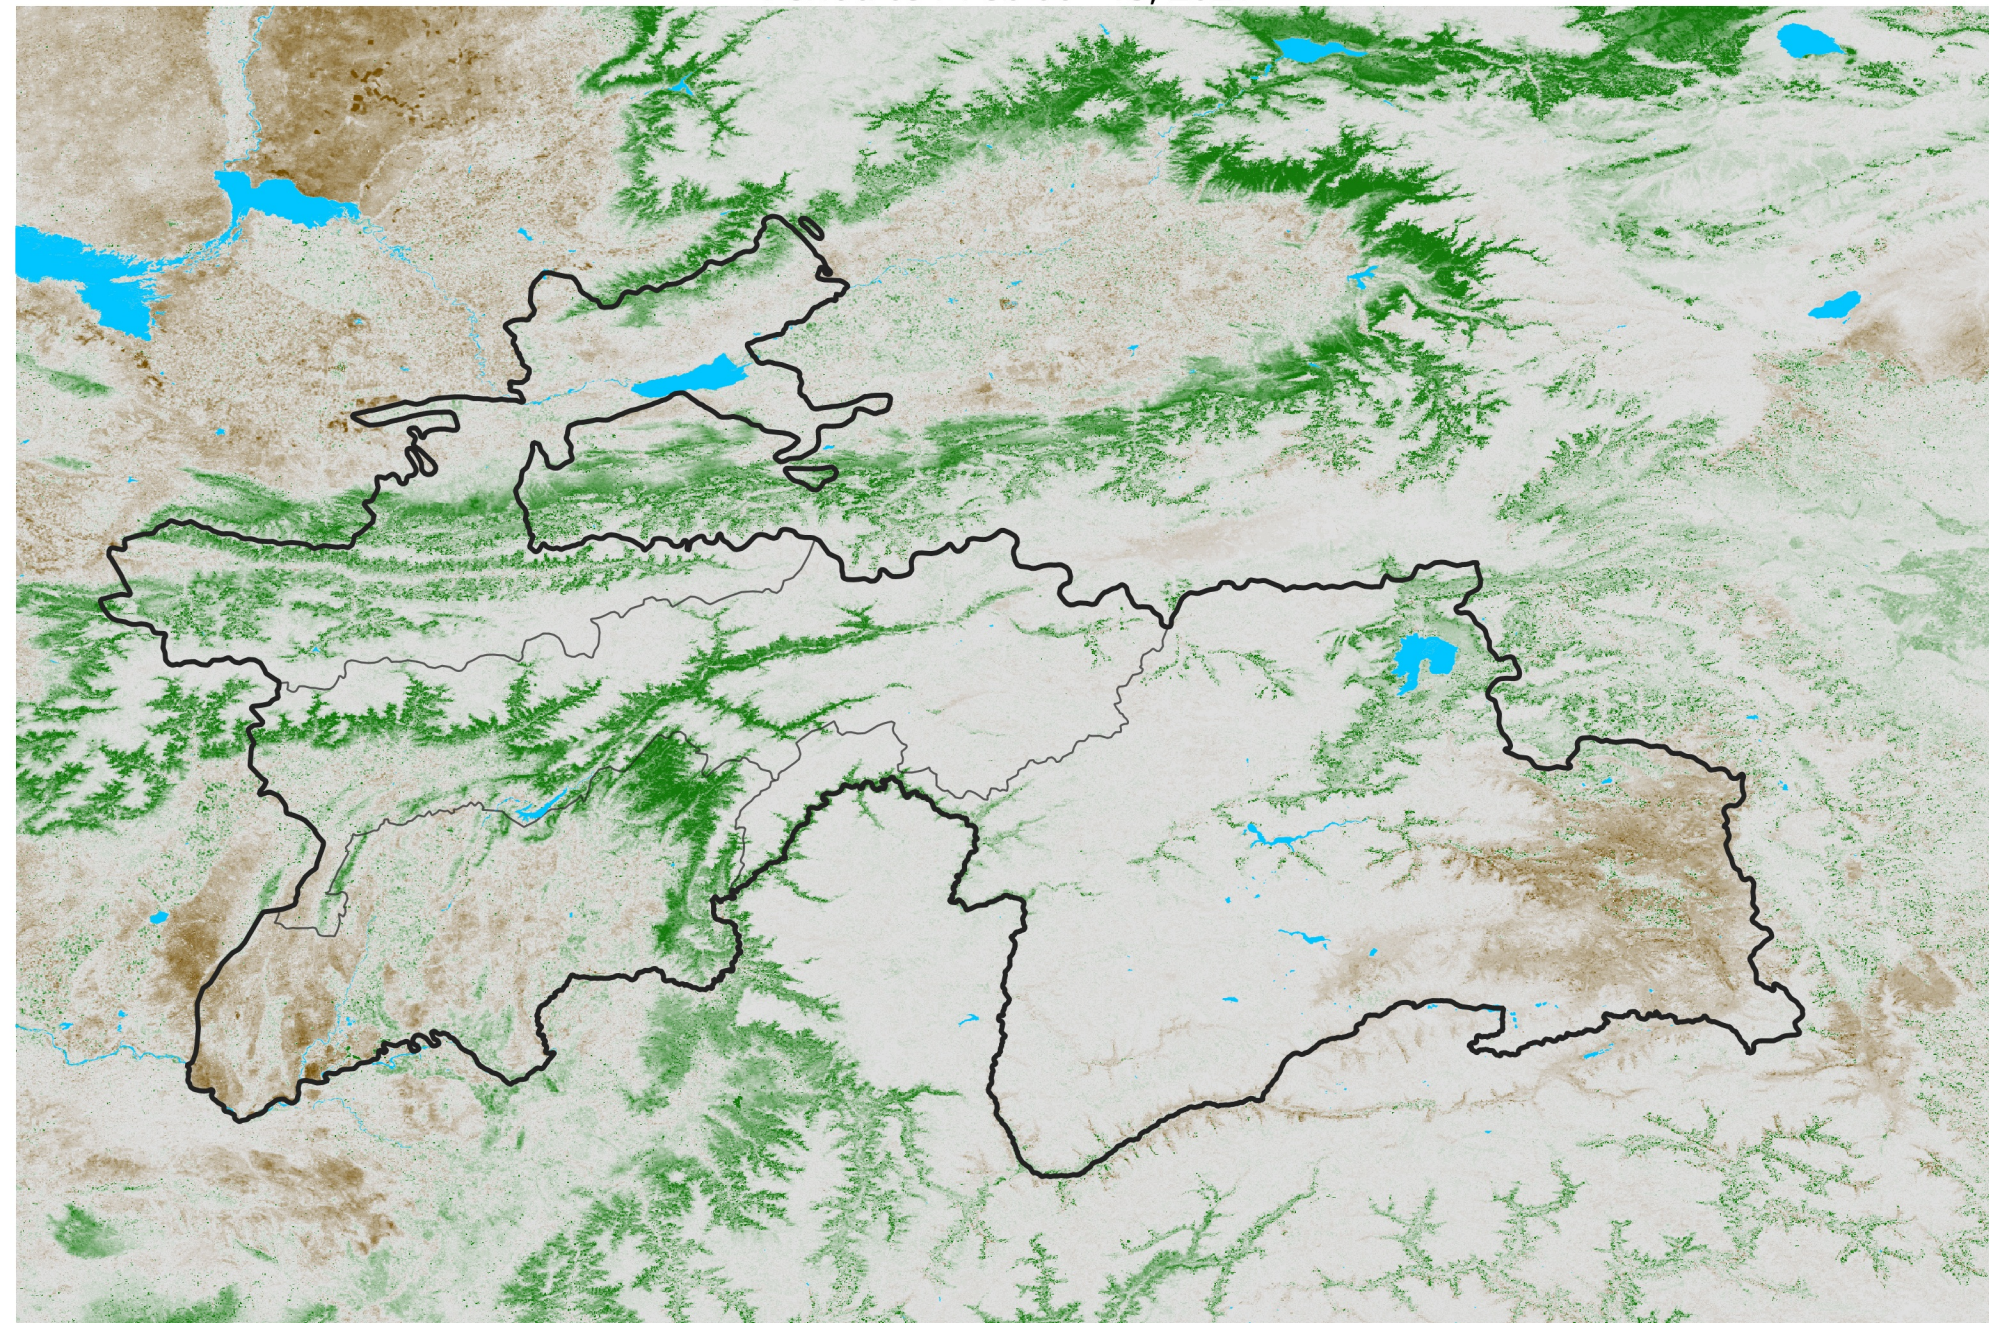

Tajikistan NDVI Anomaly

2021 minus Mean (2012 - 2021)

Period 09 / Feb 06 - 15, 2021

NDVI Anomaly

< -0.3 -0.2 -0.1 -0.05 0.05 0.1 0.2 >0.3

Negative

No Difference

Positive