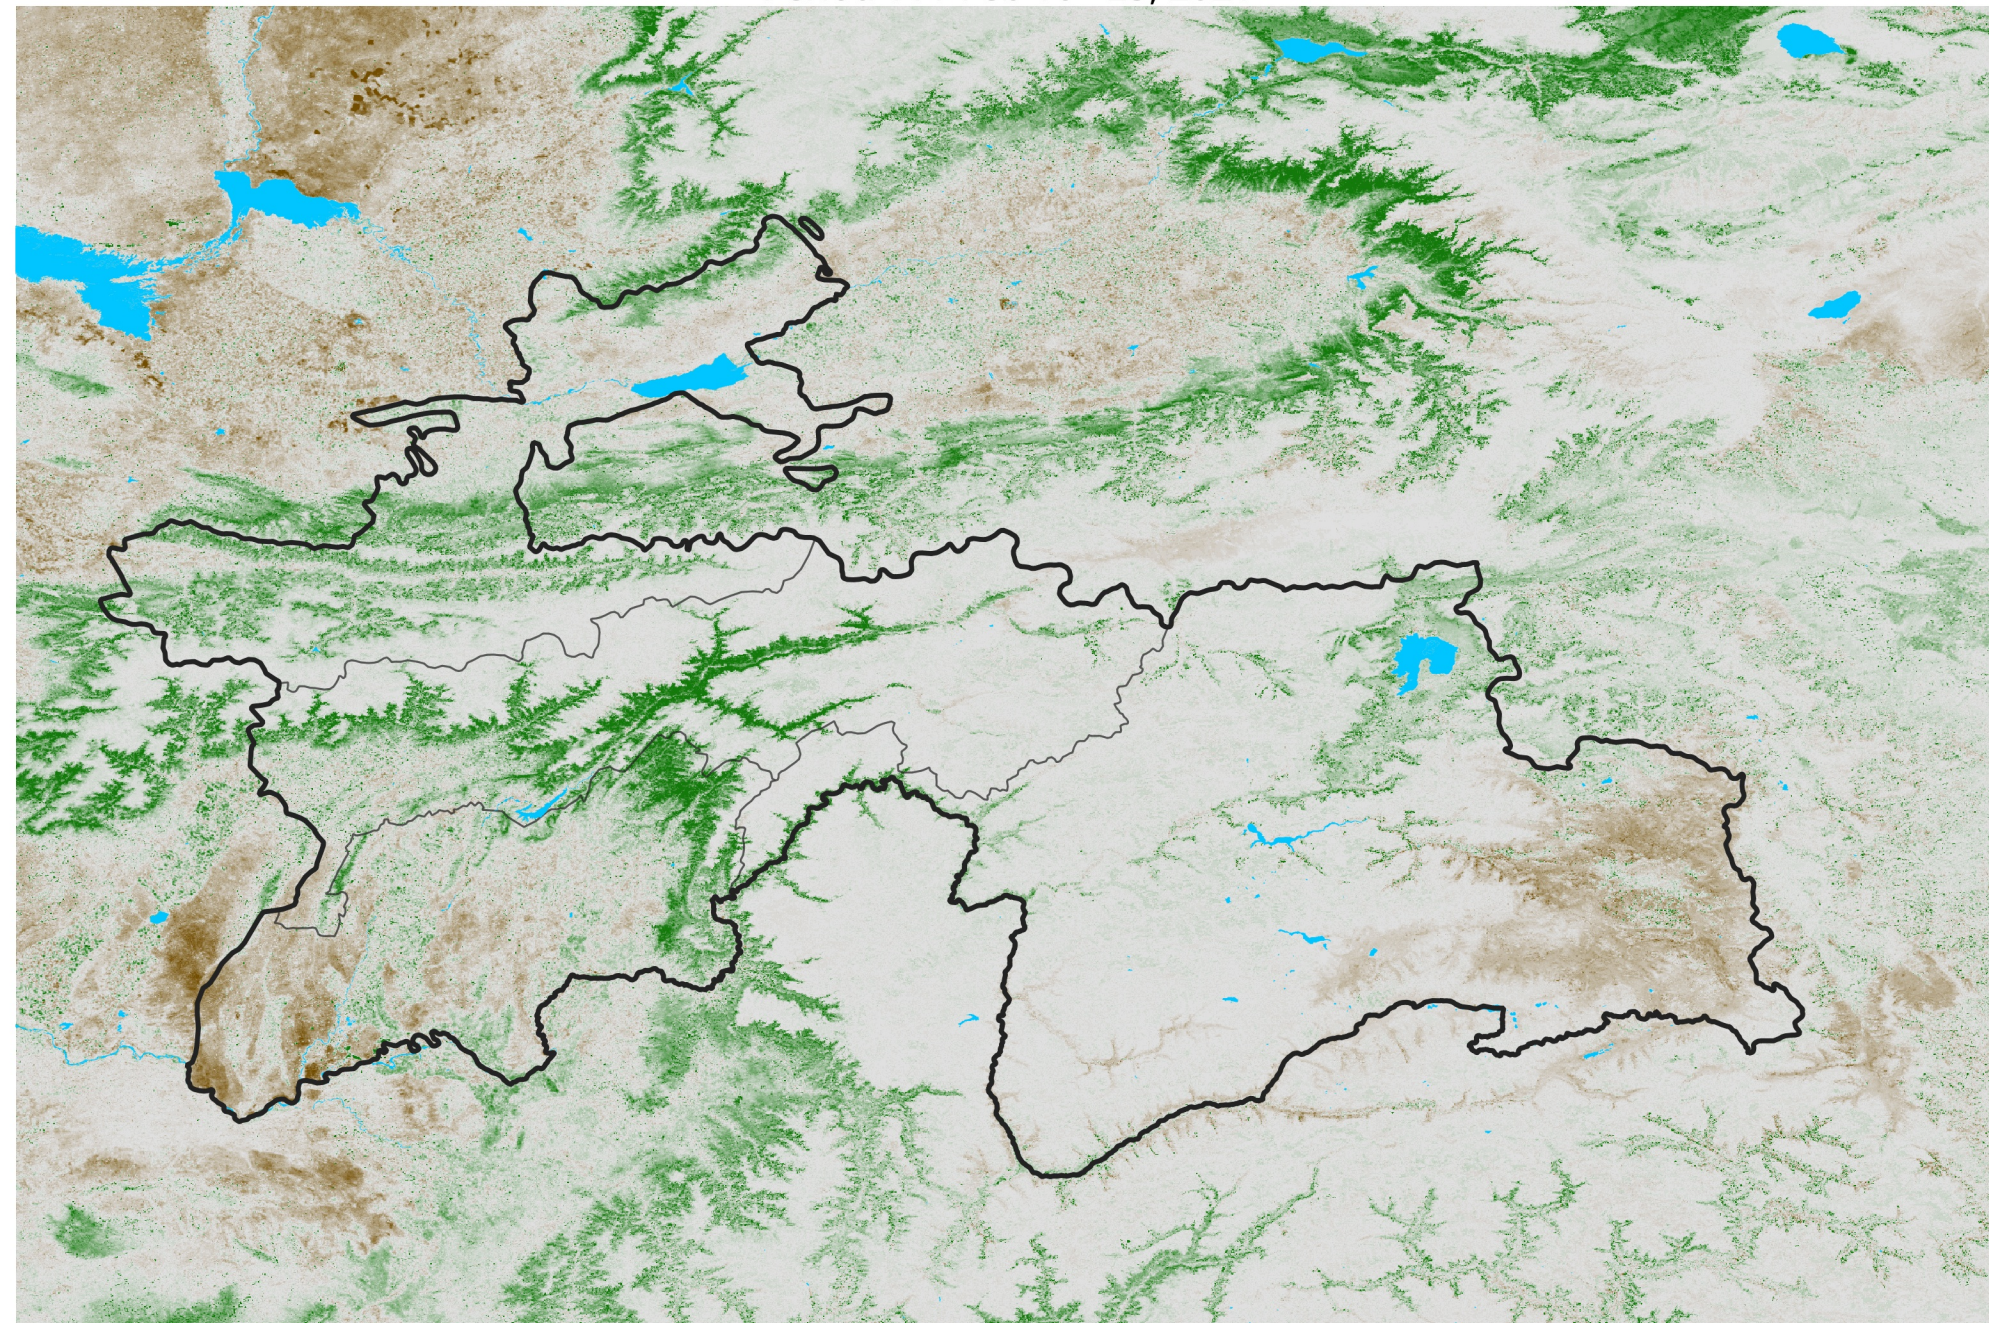

Tajikistan NDVI Anomaly

2021 minus Mean (2012 - 2021)

Period 11 / Feb 16 - 25, 2021

NDVI Anomaly

< -0.3 -0.2 -0.1 -0.05 0.05 0.1 0.2 > 0.3

Negative

No Difference

Positive