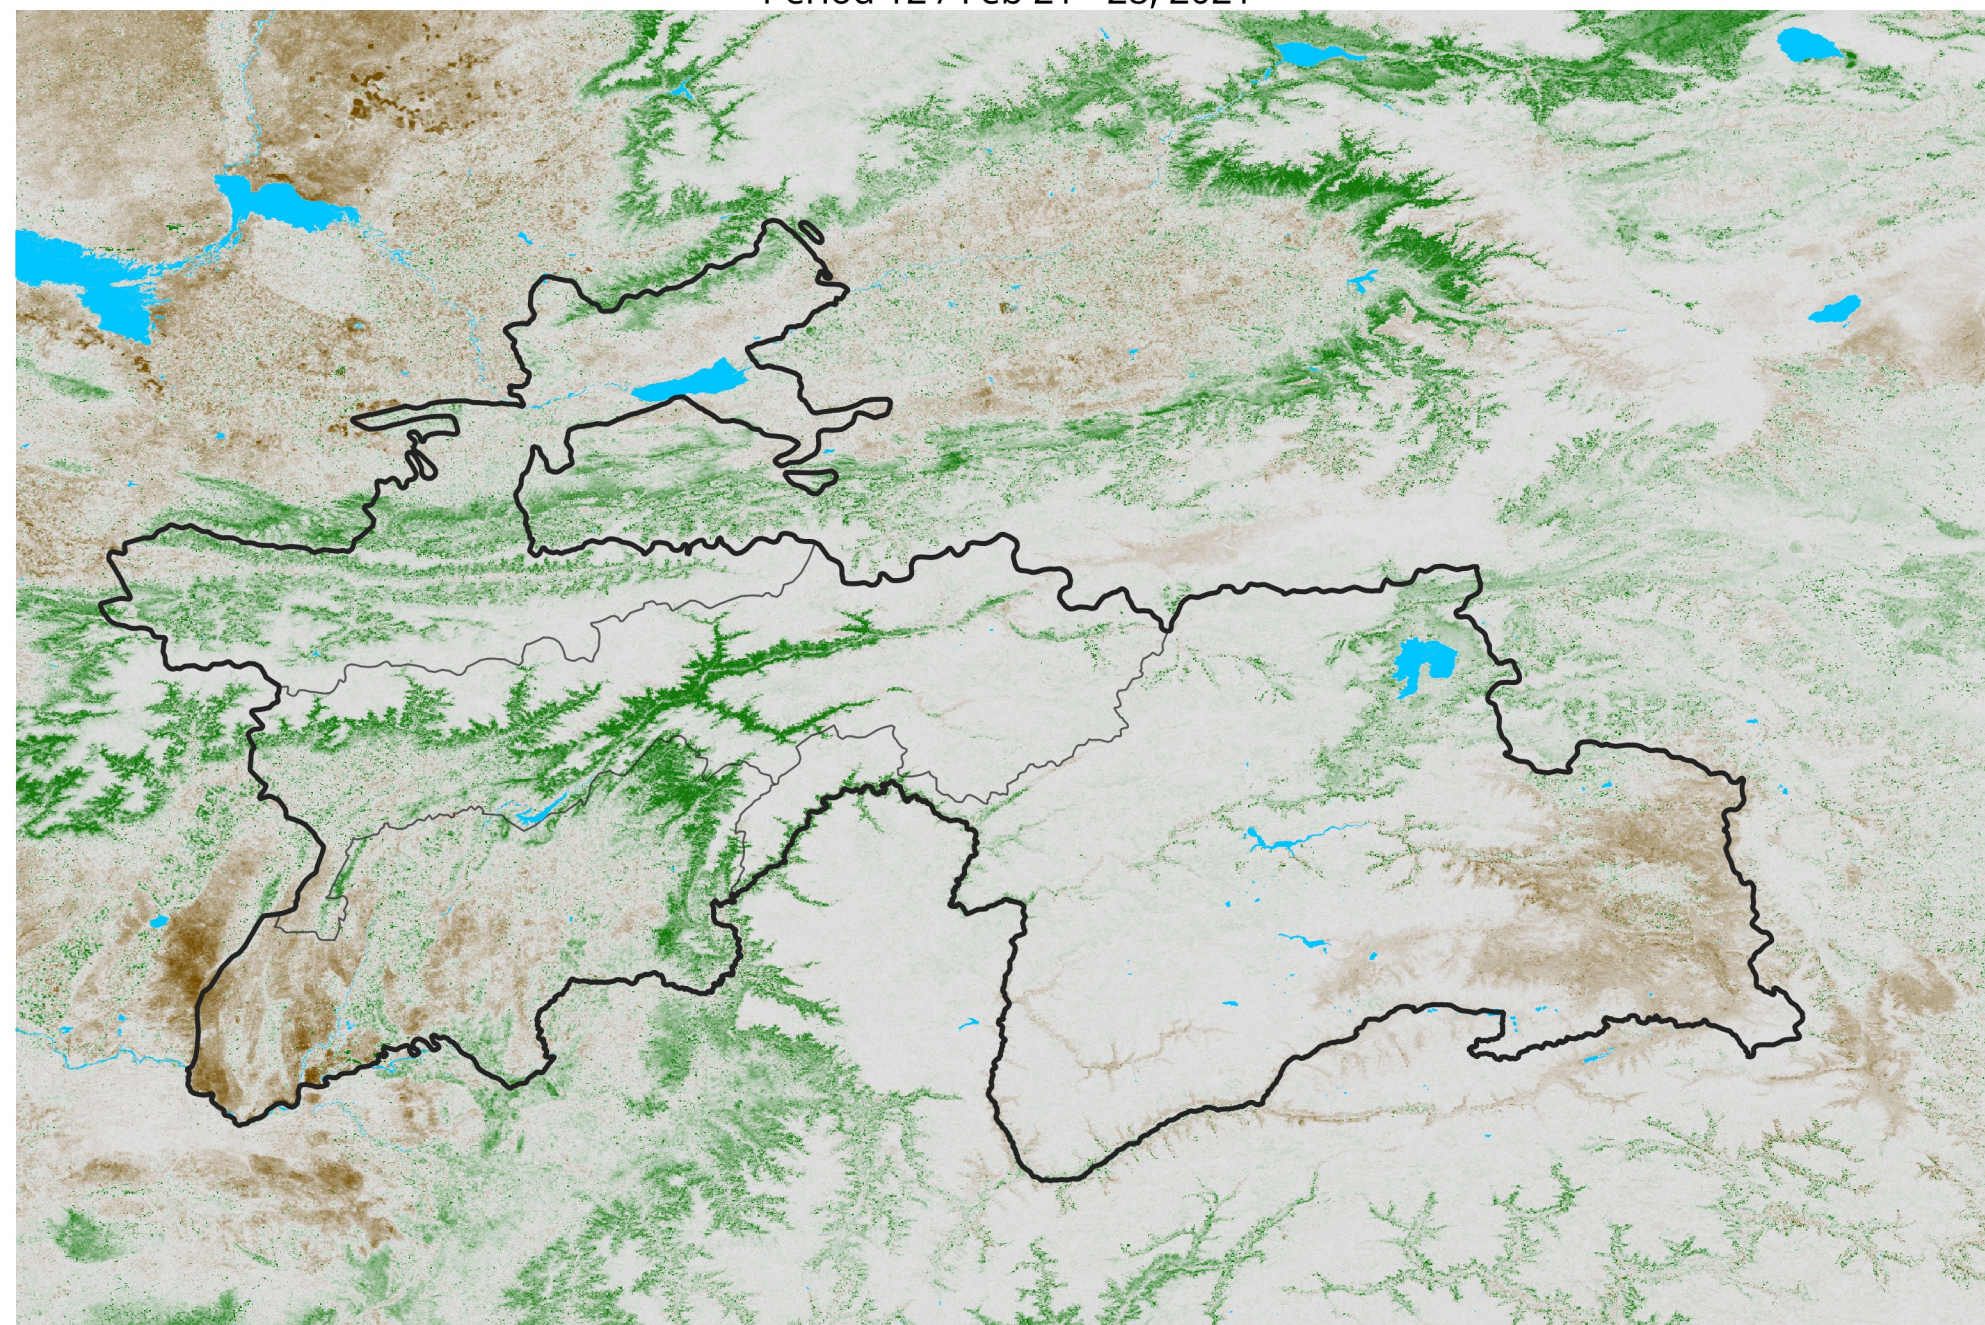

Tajikistan NDVI Anomaly

2021 minus Mean (2012 - 2021)

Period 12 / Feb 21 - 28, 2021

NDVI Anomaly

< -0.3 -0.2 -0.1 -0.05 0.05 0.1 0.2 > 0.3

Negative

No Difference

Positive