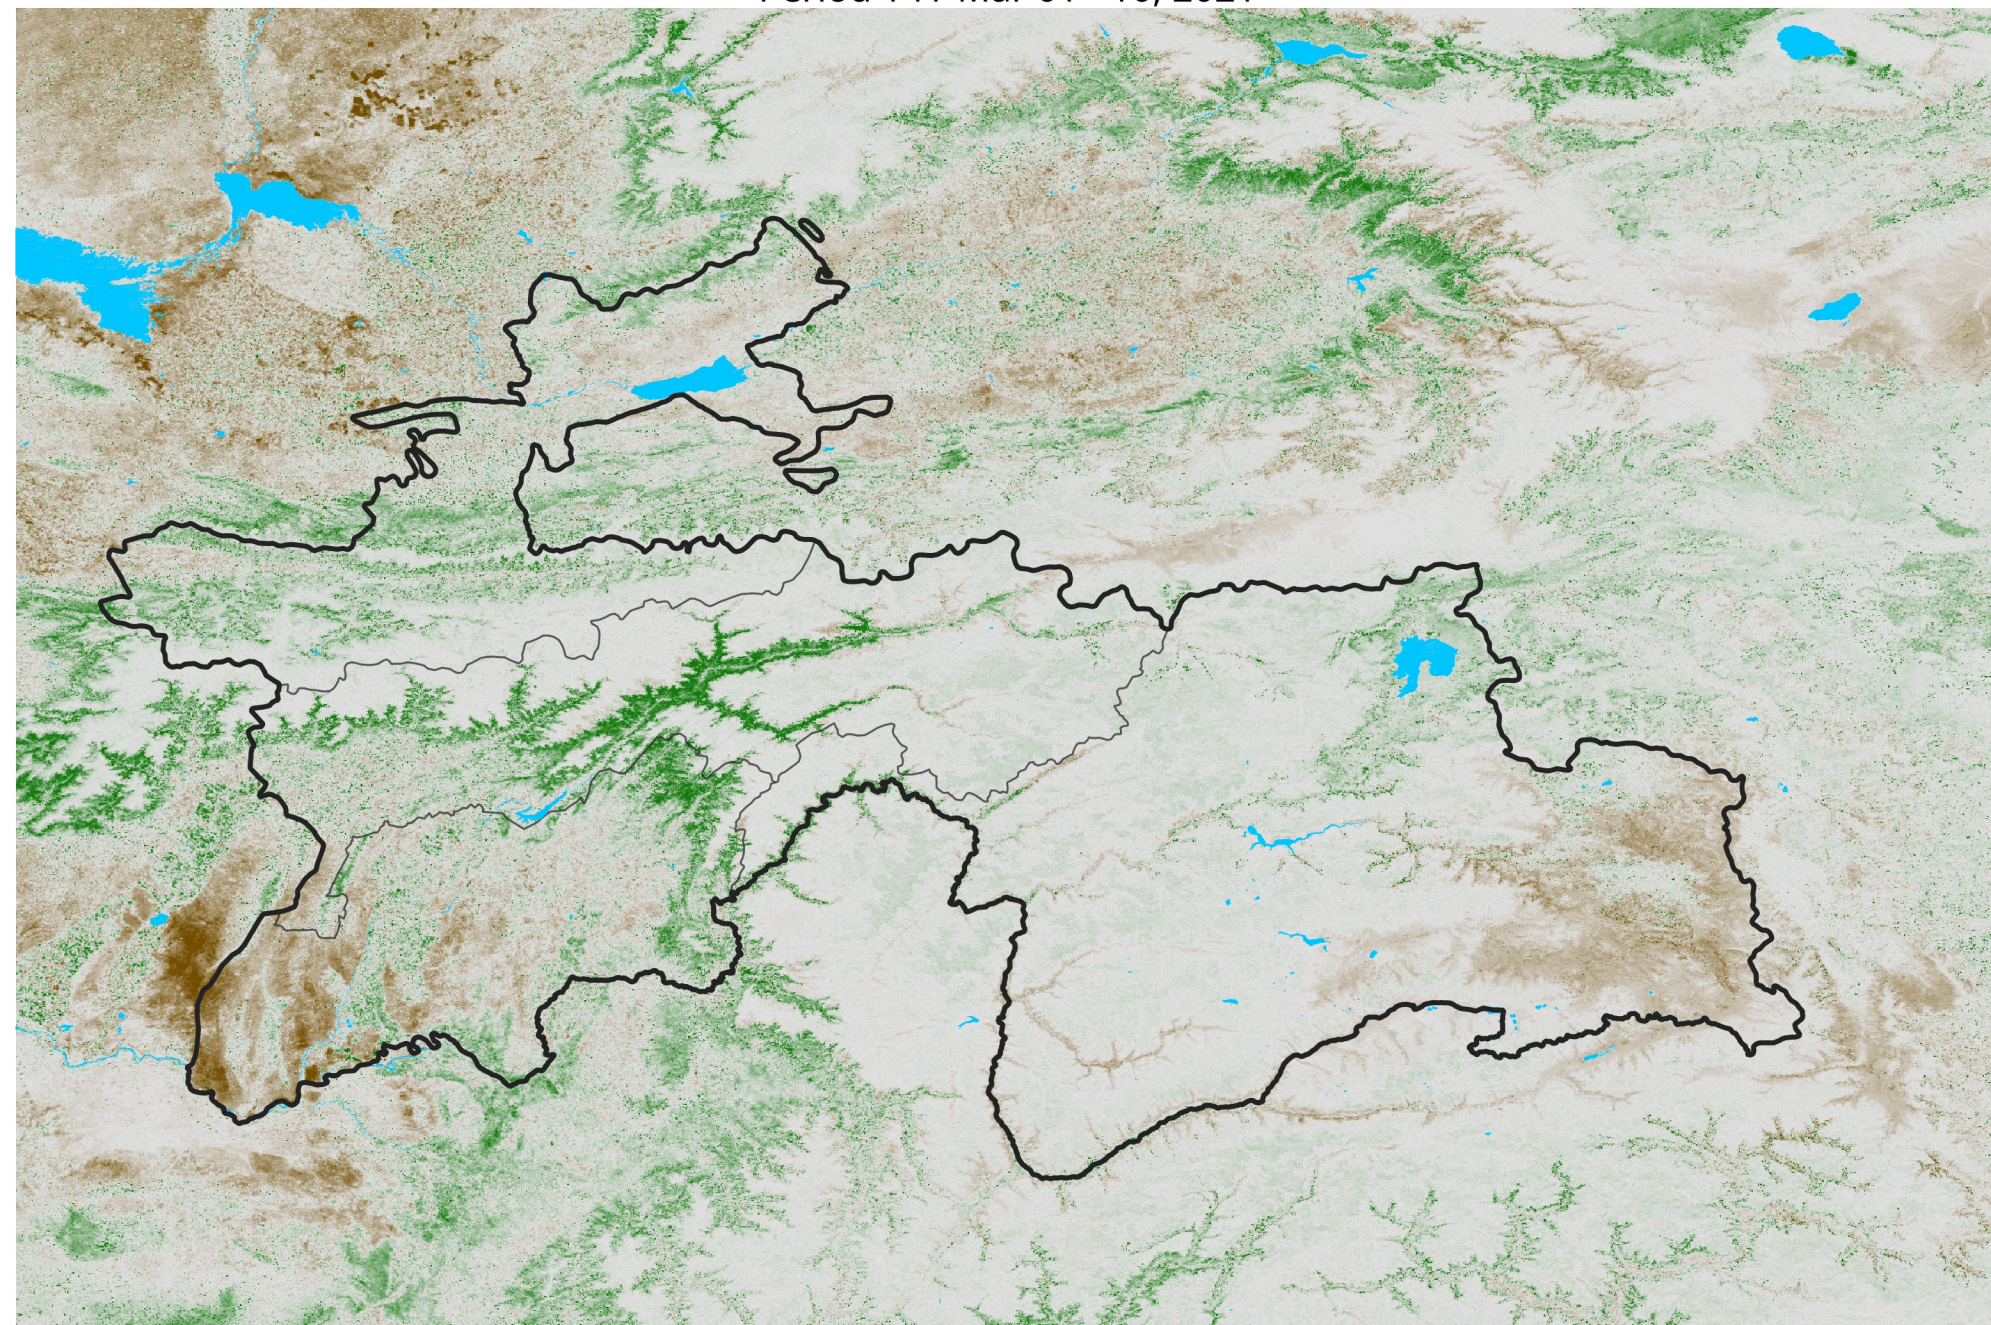

Tajikistan NDVI Anomaly

2021 minus Mean (2012 - 2021)

Period 14 / Mar 01 - 10, 2021

NDVI Anomaly

< -0.3 -0.2 -0.1 -0.05 0.05 0.1 0.2 > 0.3

Negative

No Difference

Positive