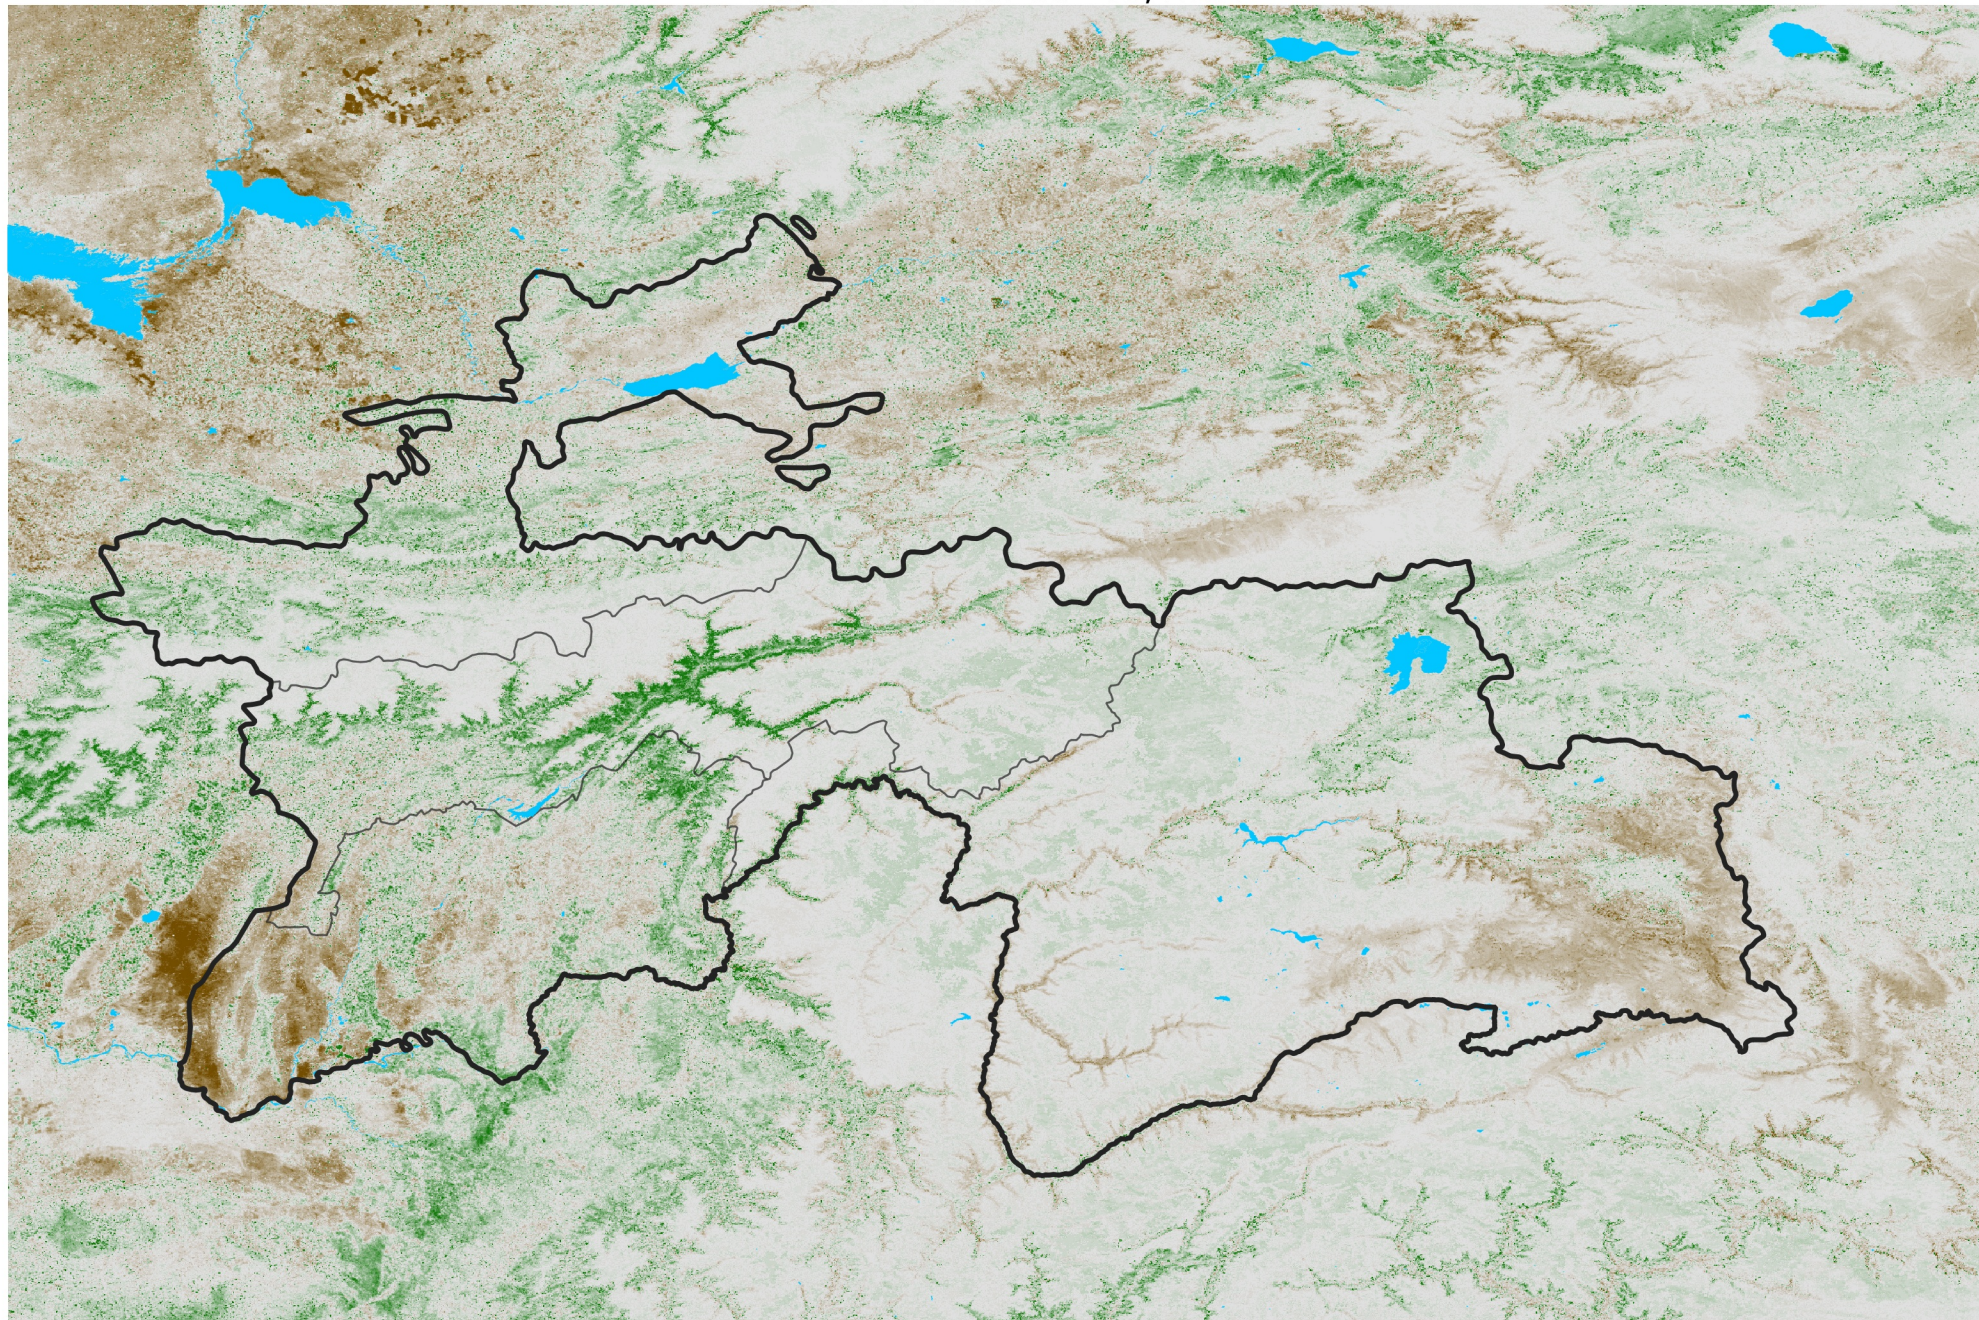

Tajikistan NDVI Anomaly

2021 minus Mean (2012 - 2021)

Period 15 / Mar 06 - 15, 2021

NDVI Anomaly

< -0.3 -0.2 -0.1 -0.05 0.05 0.1 0.2 > 0.3

Negative

No Difference

Positive