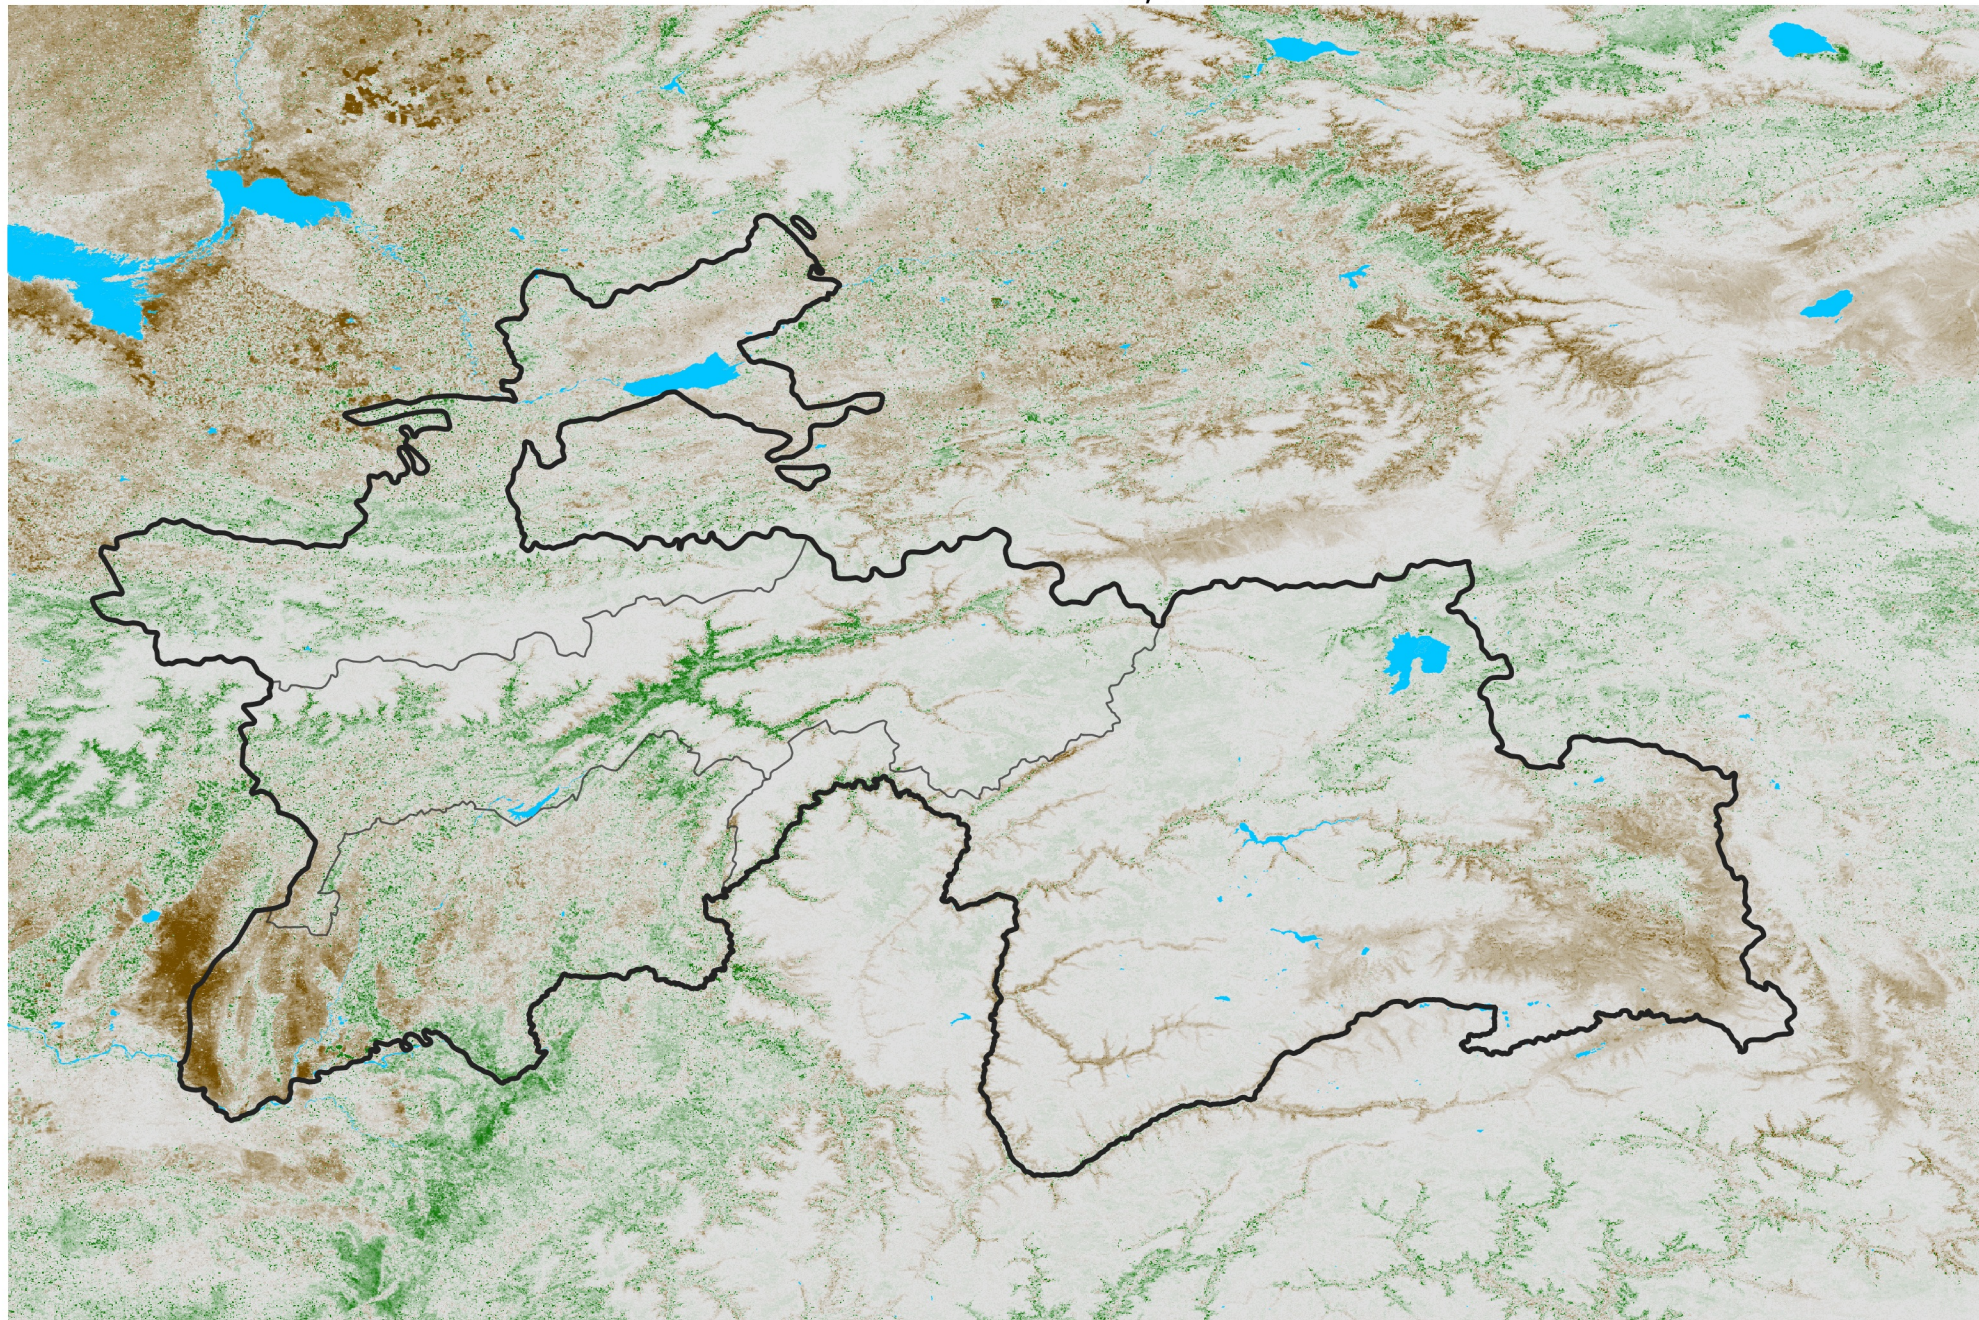

Tajikistan NDVI Anomaly

2021 minus Mean (2012 - 2021)

Period 16 / Mar 11 - 20, 2021

NDVI Anomaly

< -0.3 -0.2 -0.1 -0.05 0.05 0.1 0.2 >0.3

Negative

No Difference

Positive