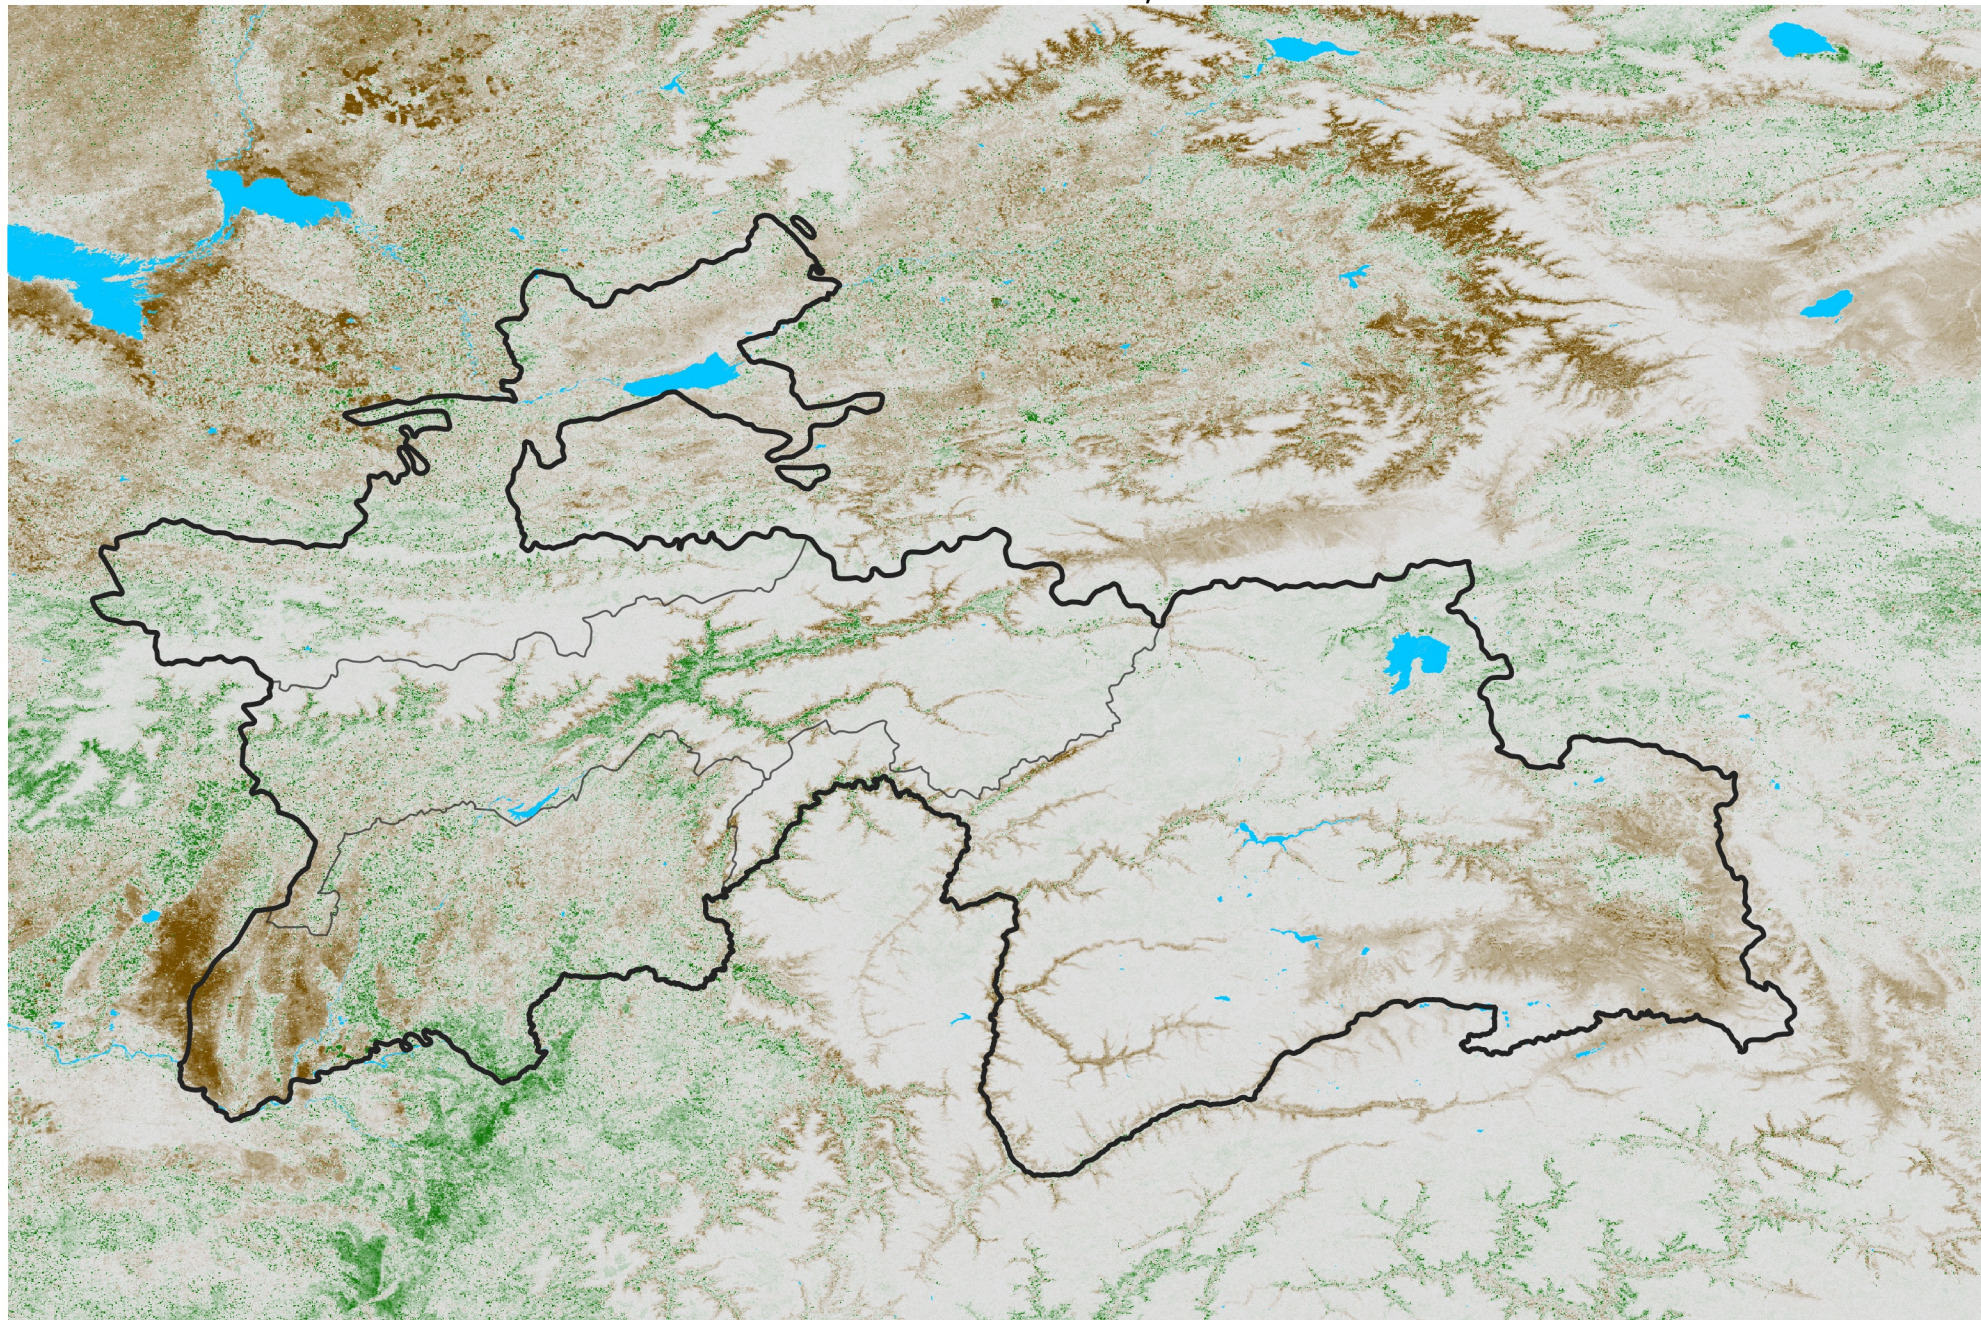

Tajikistan NDVI Anomaly

2021 minus Mean (2012 - 2021)

Period 17 / Mar 16 - 25, 2021

NDVI Anomaly

< -0.3 -0.2 -0.1 -0.05 0.05 0.1 0.2 >0.3

Negative

No Difference

Positive