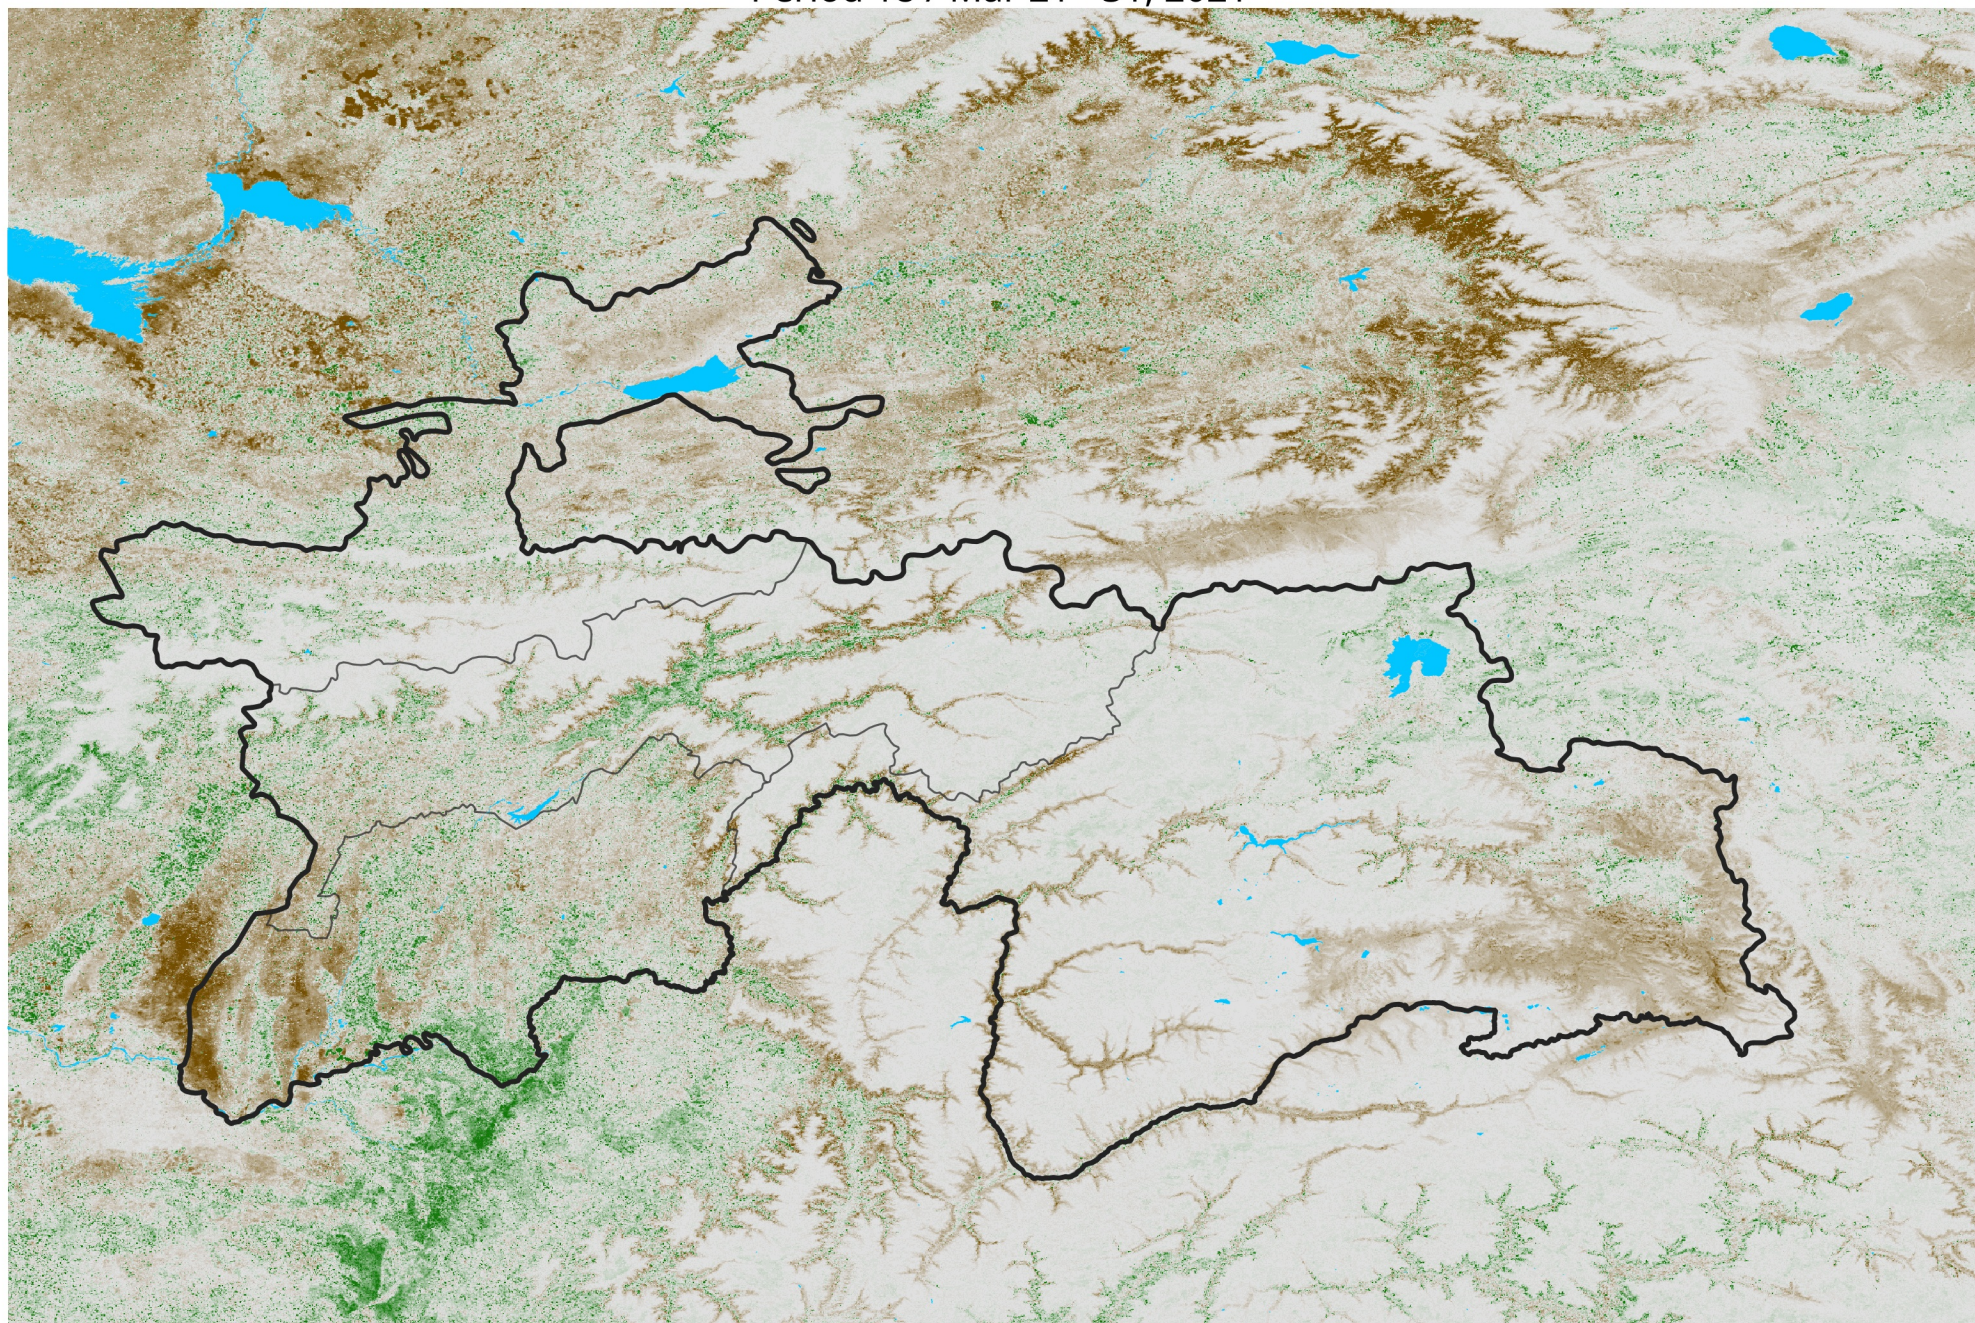

Tajikistan NDVI Anomaly

2021 minus Mean (2012 - 2021)

Period 18 / Mar 21 - 31, 2021

NDVI Anomaly

< -0.3 -0.2 -0.1 -0.05 0.05 0.1 0.2 > 0.3

Negative

No Difference

Positive