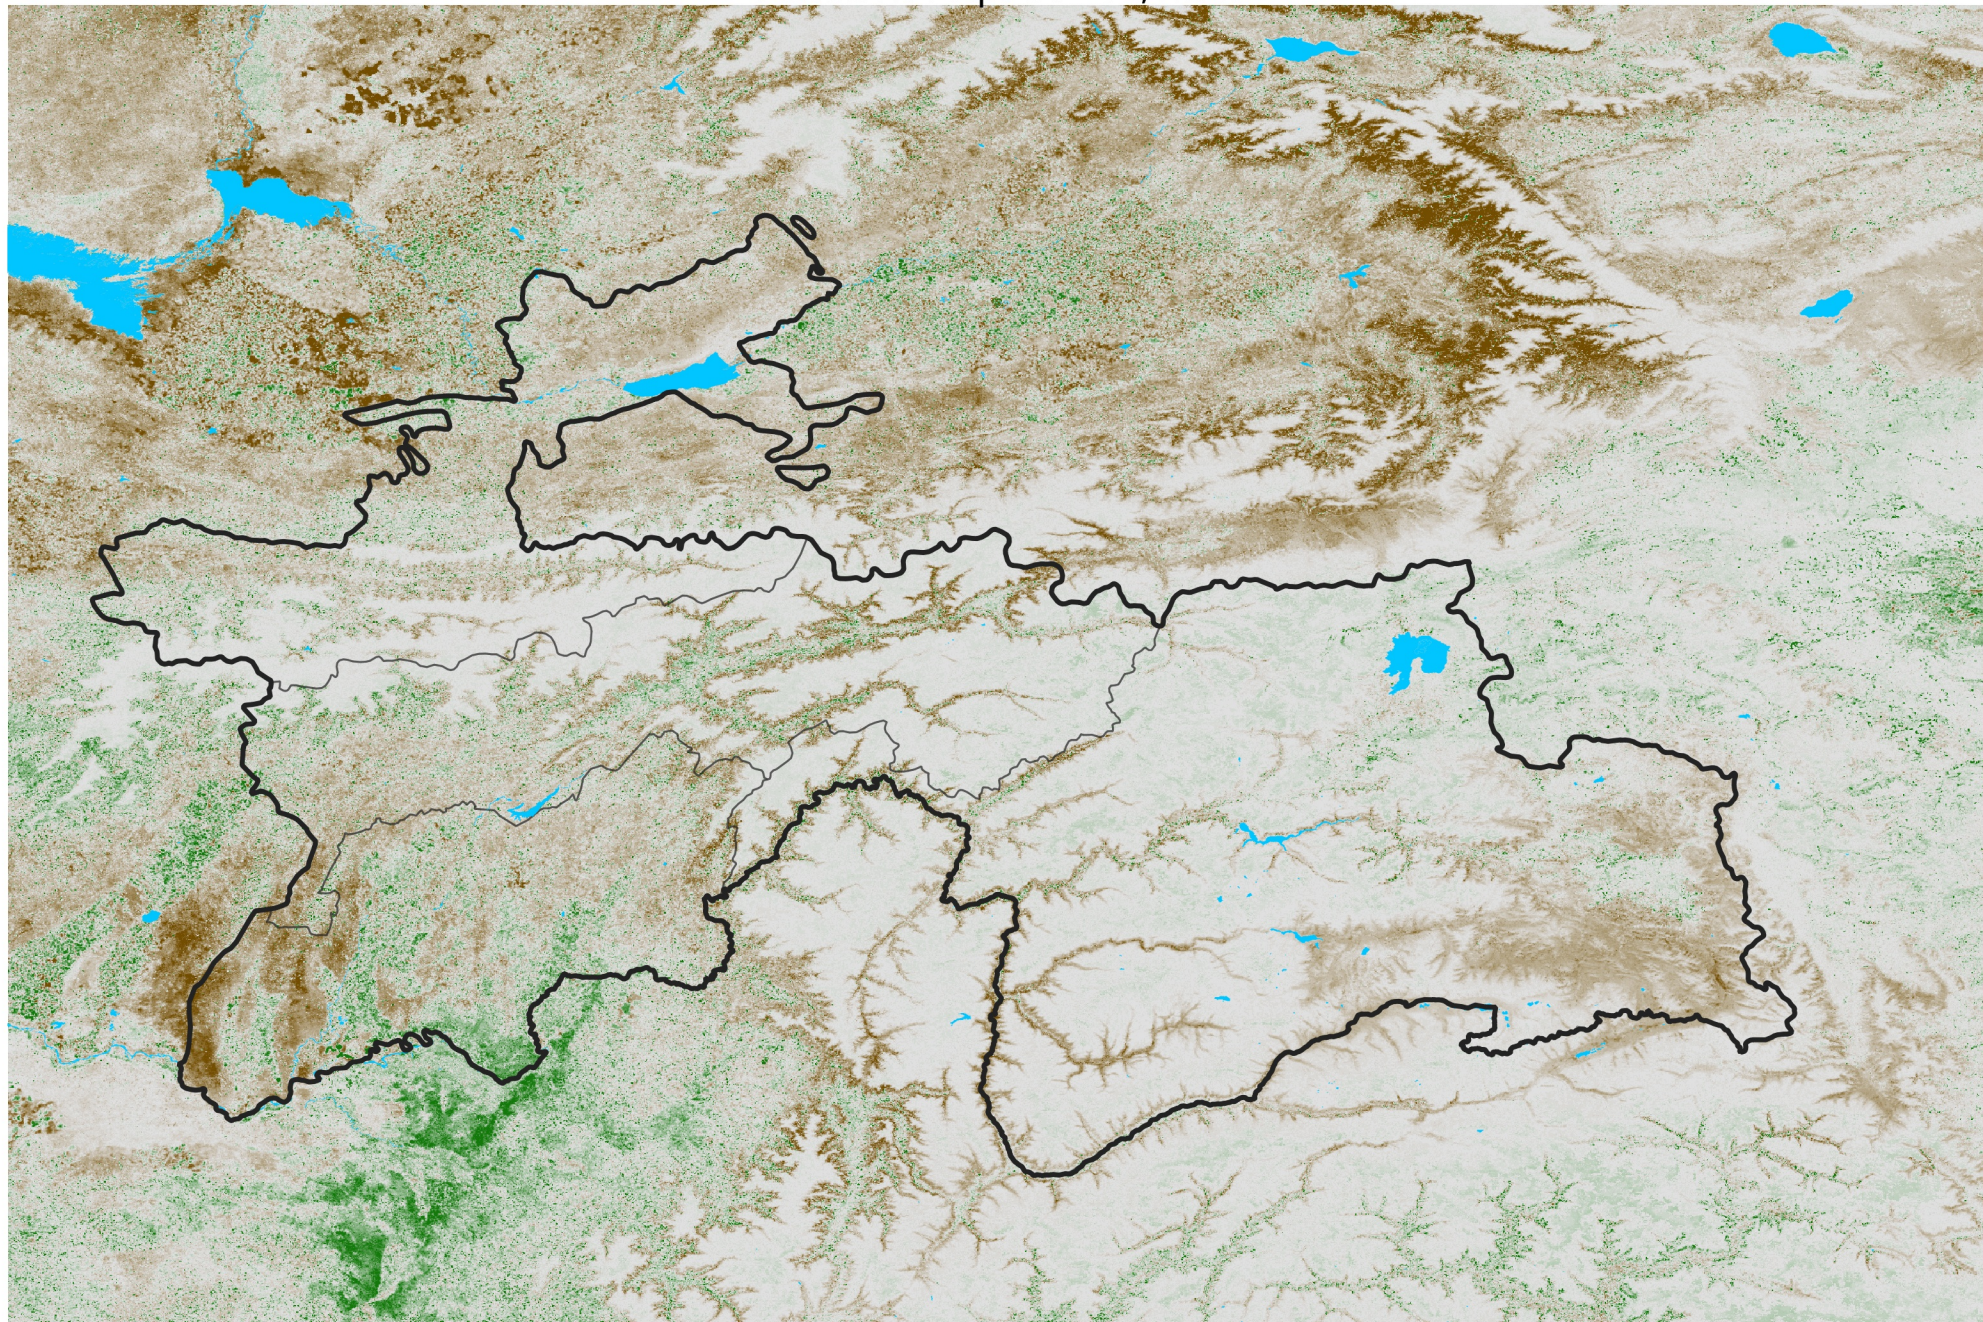

Tajikistan NDVI Anomaly

2021 minus Mean (2012 - 2021)

Period 20 / Apr 01 - 10, 2021

NDVI Anomaly

< -0.3 -0.2 -0.1 -0.05 0.05 0.1 0.2 >0.3

Negative

No Difference

Positive