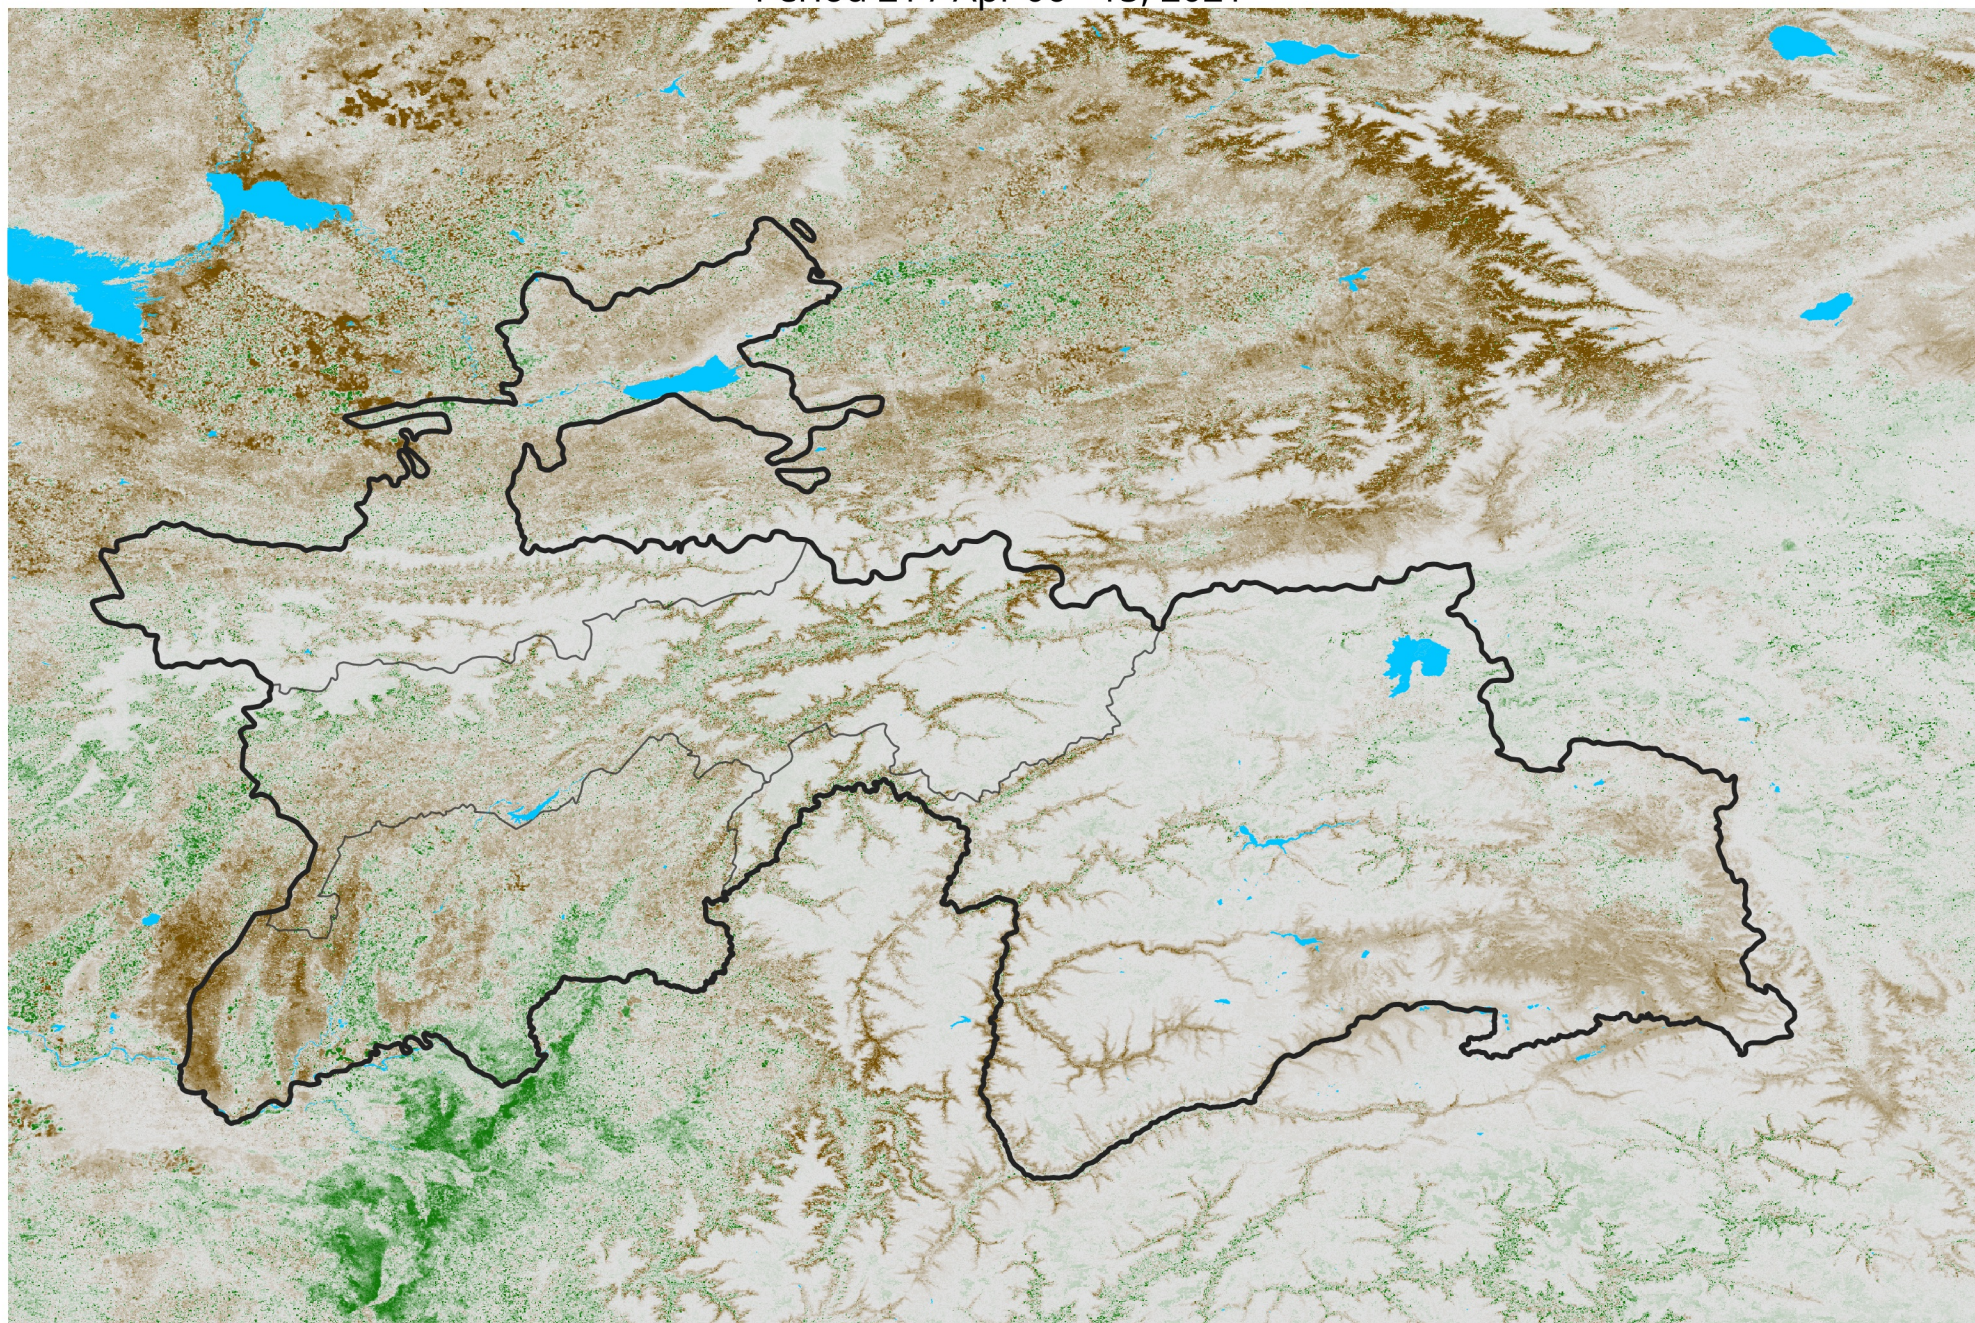

# Tajikistan NDVI Anomaly

2021 minus Mean (2012 - 2021)

Period 21 / Apr 06 - 15, 2021

## NDVI Anomaly

< -0.3   -0.2   -0.1   -0.05   0.05   0.1   0.2   > 0.3

Negative

No Difference

Positive